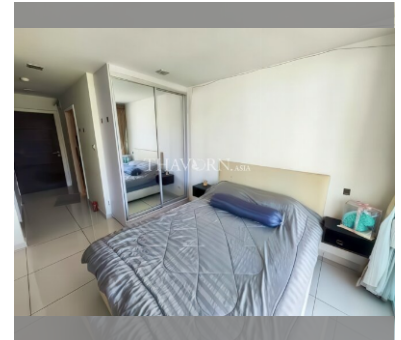

Condo for sale studio 23 m² in Art on the Hill, Pattaya

฿ 1,340,000

UNIT PARAMETERS:

UID	FS-240379
quota	foreign quota
type	studio
size	23m²
floor	7
view	city view
quality	not chosen
transfer fee payer	Seller 50/ Buyer 50

PROJECT PARAMETERS:

district	Pratumnak
buildings	1
floors	8
built in	2013
maintenance	฿ 10,764/year

FACILITIES:

General information: lowrise, underground parking.

Swimming pool: swimming pool, rooftop pool.

Chill zone: chill zone, garden, rooftop chillout.

Health zone: gym.

Other: lobby, CCTV, security.