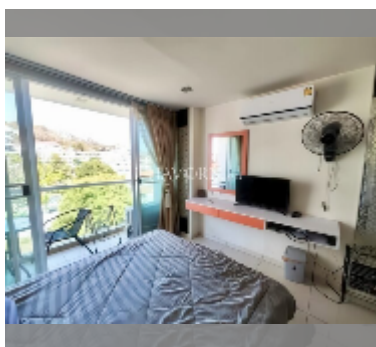

Condo for sale studio 23 m² in Art on the Hill, Pattaya

฿ 1,350,000

UNIT PARAMETERS:

UID	FS-240379
quota	foreign quota
type	studio
size	23m²
floor	7
view	city view

PROJECT PARAMETERS:

district	Pratumnak
buildings	1
floors	8
built in	2014
maintenance	฿ 10,764/year

FACILITIES:

General information: lowrise, underground parking.

Swimming pool: swimming pool, rooftop pool.

Chill zone: chill zone, garden, rooftop chillout.

Health zone: gym.

Other: lobby, CCTV, security.