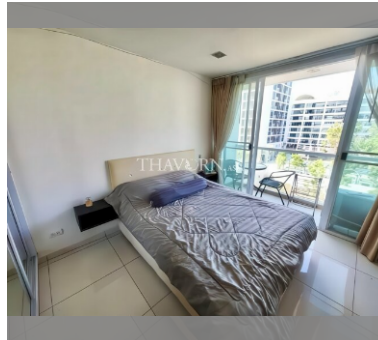

Condo for sale studio 23 m² in Art on the Hill, Pattaya

฿ 1,340,000

UNIT PARAMETERS:

UID	FS-240379
quota	foreign quota
type	studio
size	23m²
floor	7
view	city view
quality	not chosen
transfer fee payer	Seller 50/ Buyer 50

PROJECT PARAMETERS:

district	Pratumnak
buildings	1
floors	8
built in	2013
maintenance	฿ 10,764/year

FACILITIES:

General information: lowrise, underground parking.

Swimming pool: swimming pool, rooftop pool.

Chill zone: chill zone, garden, rooftop chillout.

Health zone: gym.

Other: lobby, CCTV, security.