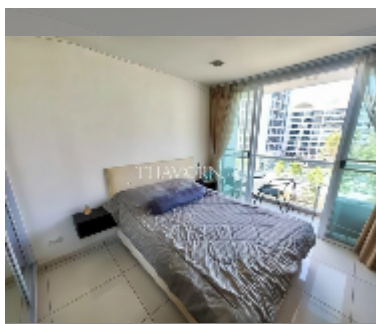

Condo for sale studio 23 m² in Art on the Hill, Pattaya

฿ 1,350,000

UNIT PARAMETERS:

UID	FS-240379
quota	foreign quota
type	studio
size	23m²
floor	7
view	city view

PROJECT PARAMETERS:

district	Pratumnak
buildings	1
floors	8
built in	2014
maintenance	฿ 10,764/year

FACILITIES:

General information: lowrise, underground parking.

Swimming pool: swimming pool, rooftop pool.

Chill zone: chill zone, garden, rooftop chillout.

Health zone: gym.

Other: lobby, CCTV, security.