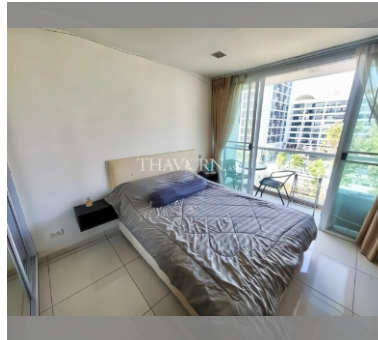

Condo for sale studio 23 m² in Art on the Hill, Pattaya

฿ 1,370,000

UNIT PARAMETERS:

UID	FS-240379
quota	foreign quota
type	studio
size	23m²
floor	7
view	city view
quality	not chosen
transfer fee payer	Seller 50/ Buyer 50

PROJECT PARAMETERS:

district	Pratumnak
buildings	1
floors	8
built in	2013
maintenance	฿ 10,764/year

FACILITIES:

General information: lowrise, underground parking.

Swimming pool: swimming pool, rooftop pool.

Chill zone: chill zone, garden, rooftop chillout.

Health zone: gym.

Other: lobby, CCTV, security.