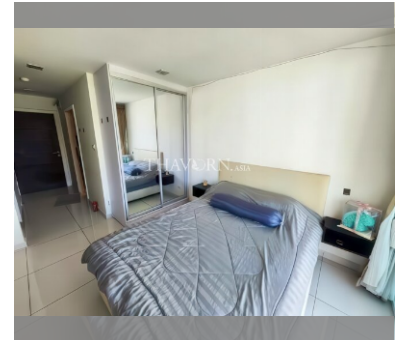

Condo for sale studio 23 m² in Art on the Hill, Pattaya

฿ 1,370,000

UNIT PARAMETERS:

UID	FS-240379
quota	foreign quota
type	studio
size	23m²
floor	7
view	city view
quality	not chosen
transfer fee payer	Seller 50/ Buyer 50

PROJECT PARAMETERS:

district	Pratumnak
buildings	1
floors	8
built in	2013
maintenance	฿ 10,764/year

FACILITIES:

General information: lowrise, underground parking.

Swimming pool: swimming pool, rooftop pool.

Chill zone: chill zone, garden, rooftop chillout.

Health zone: gym.

Other: lobby, CCTV, security.