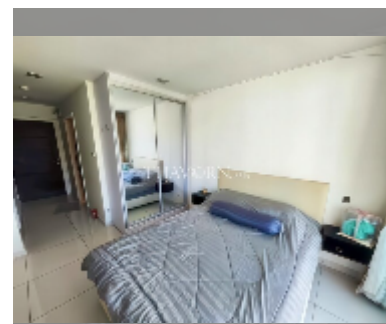

Condo for sale studio 23 m² in Art on the Hill, Pattaya

฿ 1,350,000

UNIT PARAMETERS:

UID	FS-240379
quota	foreign quota
type	studio
size	23m²
floor	7
view	city view

PROJECT PARAMETERS:

district	Pratumnak
buildings	1
floors	8
built in	2014
maintenance	฿ 10,764/year

FACILITIES:

General information: lowrise, underground parking.

Swimming pool: swimming pool, rooftop pool.

Chill zone: chill zone, garden, rooftop chillout.

Health zone: gym.

Other: lobby, CCTV, security.