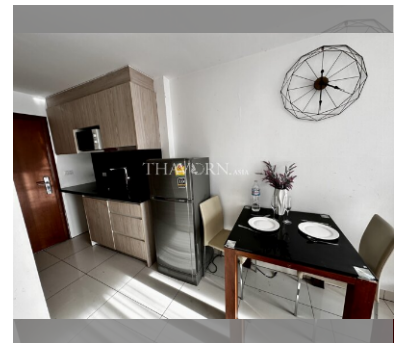

Condo for sale studio 27 m² in Laguna Beach Resort 2, Pattaya

Welcome to your dream studio apartment in the heart of Pattaya! Nestled within the prestigious Laguna Beach Resort 2 in the vibrant Jomtien area, this 27 m² flat offers the perfect blend of comfort and convenience. Priced at just ฿1,450,000, this fully furnished gem is ready for you to move in and start living your best life. Located on the 4th floor of an 8-story building, you'll enjoy a cozy and modern living space that's perfect for singles or couples looking for a stylish retreat. With foreign ownership quota available, this is an excellent opportunity for international buyers to own a piece of paradise in one of Pattaya's most sought-after locations. Don't miss out on this fantastic offer – your new home awaits at Laguna Beach Resor...

฿ 1,450,000

UNIT PARAMETERS:

UID	FS-240375
quota	foreign quota
type	studio
size	27m²
floor	4
view	city view
quality	not chosen
transfer cost	
transfer fee payer	Seller 50/ Buyer 50
additional cost	

PROJECT PARAMETERS:

district	Jomtien
buildings	4
floors	8
built in	2016

FACILITIES:

General information: resort, meters to beach: 700, minutes to beach: 10, underground parking.

Swimming pool: swimming pool, kids pool, water slides, waterfall, jacuzzi, pool bar .

Chill zone: chill zone, garden.

Health zone: gym, sauna, massage.

Other: reception, lobby, clubhouse, kids playgarden, CCTV, security, minimart, laundry.