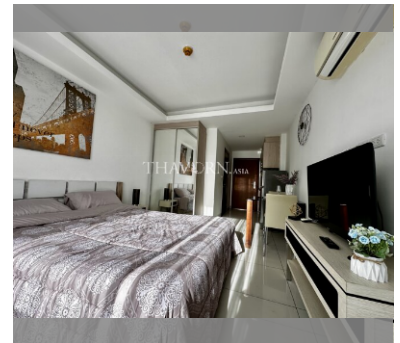

Condo for sale studio 27 m² in Laguna Beach Resort 2, Pattaya

Welcome to your dream studio apartment in the heart of Pattaya! Nestled within the prestigious Laguna Beach Resort 2 in the vibrant Jomtien area, this 27 m² flat offers the perfect blend of comfort and convenience. Priced at just ฿1,450,000, this fully furnished gem is ready for you to move in and start living your best life. Located on the 4th floor of an 8-story building, you'll enjoy a cozy and modern living space that's perfect for singles or couples looking for a stylish retreat. With foreign ownership quota available, this is an excellent opportunity for international buyers to own a piece of paradise in one of Pattaya's most sought-after locations. Don't miss out on this fantastic offer – your new home awaits at Laguna Beach Resor...

฿ 1,450,000

UNIT PARAMETERS:

UID	FS-240375
quota	foreign quota
type	studio
size	27m²
floor	4
view	city view
quality	not chosen
transfer cost	
transfer fee payer	Seller 50/ Buyer 50
additional cost	

PROJECT PARAMETERS:

district	Jomtien
buildings	4
floors	8
built in	2016

FACILITIES:

General information: resort, meters to beach: 700, minutes to beach: 10, underground parking.

Swimming pool: swimming pool, kids pool, water slides, waterfall, jacuzzi, pool bar .

Chill zone: chill zone, garden.

Health zone: gym, sauna, massage.

Other: reception, lobby, clubhouse, kids playgarden, CCTV, security, minimart, laundry.