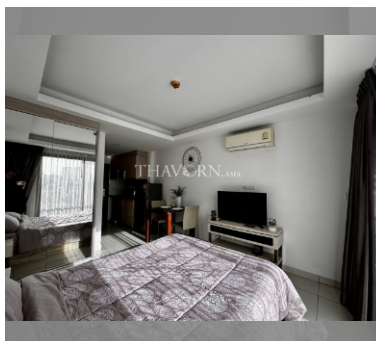

Condo for sale studio 27 m² in Laguna Beach Resort 2, Pattaya

฿ 1,450,000

UNIT PARAMETERS:

UID	FS-240375
quota	foreign quota
type	studio
size	27m²
floor	4
view	city view
quality	not chosen
transfer fee payer	Seller 50/ Buyer 50

PROJECT PARAMETERS:

district	Jomtien
buildings	4
floors	8
built in	2016

FACILITIES:

General information: resort, meters to beach: 700, minutes to beach: 10, underground parking.

Swimming pool: swimming pool, kids pool, water slides, waterfall, jacuzzi, pool bar .

Chill zone: chill zone, garden.

Health zone: gym, sauna, massage.

Other: reception, lobby, clubhouse, kids playgarden, CCTV, security, minimart, laundry.