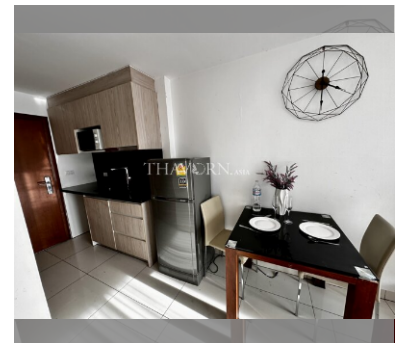

Condo for sale studio 27 m² in Laguna Beach Resort 2, Pattaya

Welcome to your dream studio apartment in the heart of Pattaya! Nestled within the prestigious Laguna Beach Resort 2 in the vibrant Jomtien area, this 27 m² flat offers the perfect blend of comfort and convenience. Priced at just ฿1,450,000, this fully furnished gem is ready for you to move in and start living your best life. Located on the 4th floor of an 8-story building, you'll enjoy a cozy and modern living space that's perfect for singles or couples looking for a stylish retreat. With foreign ownership quota available, this is an excellent opportunity for international buyers to own a piece of paradise in one of Pattaya's most sought-after locations. Don't miss out on this fantastic offer – your new home awaits at Laguna Beach Resor...

฿ 1,450,000

UNIT PARAMETERS:

UID	FS-240375
quota	foreign quota
type	studio
size	27m²
floor	4
view	city view
quality	not chosen
transfer cost	
transfer fee payer	Seller 50/ Buyer 50
additional cost	

PROJECT PARAMETERS:

district	Jomtien
buildings	4
floors	8
built in	2016

FACILITIES:

General information: resort, meters to beach: 700, minutes to beach: 10, underground parking.

Swimming pool: swimming pool, kids pool, water slides, waterfall, jacuzzi, pool bar .

Chill zone: chill zone, garden.

Health zone: gym, sauna, massage.

Other: reception, lobby, clubhouse, kids playgarden, CCTV, security, minimart, laundry.