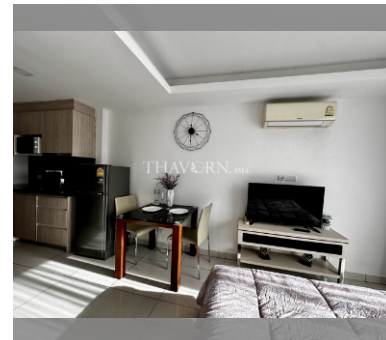

Condo for sale studio 27 m² in Laguna Beach Resort 2, Pattaya

฿ 1,450,000

UNIT PARAMETERS:

UID	FS-240375
quota	foreign quota
type	studio
size	27m²
floor	4
view	city view
quality	not chosen
transfer fee payer	Seller 50/ Buyer 50

PROJECT PARAMETERS:

district	Jomtien
buildings	4
floors	8
built in	2016

FACILITIES:

General information: resort, meters to beach: 700, minutes to beach: 10, underground parking.

Swimming pool: swimming pool, kids pool, water slides, waterfall, jacuzzi, pool bar .

Chill zone: chill zone, garden.

Health zone: gym, sauna, massage.

Other: reception, lobby, clubhouse, kids playgarden, CCTV, security, minimart, laundry.