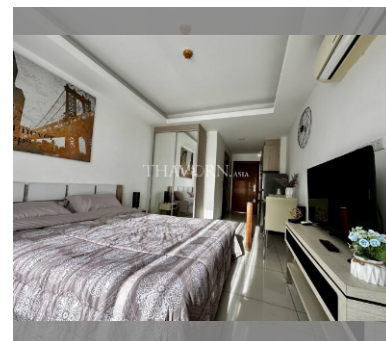

Condo for sale studio 27 m² in Laguna Beach Resort 2, Pattaya

฿ 1,450,000

UNIT PARAMETERS:

UID	FS-240375
quota	foreign quota
type	studio
size	27m²
floor	4
view	city view
quality	not chosen
transfer fee payer	Seller 50/ Buyer 50

PROJECT PARAMETERS:

district	Jomtien
buildings	4
floors	8
built in	2016

FACILITIES:

General information: resort, meters to beach: 700, minutes to beach: 10, underground parking.

Swimming pool: swimming pool, kids pool, water slides, waterfall, jacuzzi, pool bar .

Chill zone: chill zone, garden.

Health zone: gym, sauna, massage.

Other: reception, lobby, clubhouse, kids playgarden, CCTV, security, minimart, laundry.