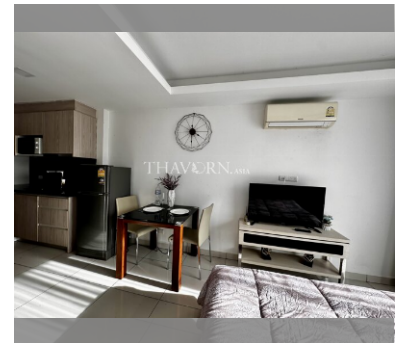

Condo for sale studio 27 m² in Laguna Beach Resort 2, Pattaya

Welcome to your dream studio apartment in the heart of Pattaya! Nestled within the prestigious Laguna Beach Resort 2 in the vibrant Jomtien area, this 27 m² flat offers the perfect blend of comfort and convenience. Priced at just ฿1,450,000, this fully furnished gem is ready for you to move in and start living your best life. Located on the 4th floor of an 8-story building, you'll enjoy a cozy and modern living space that's perfect for singles or couples looking for a stylish retreat. With foreign ownership quota available, this is an excellent opportunity for international buyers to own a piece of paradise in one of Pattaya's most sought-after locations. Don't miss out on this fantastic offer – your new home awaits at Laguna Beach Resor...

฿ 1,450,000

UNIT PARAMETERS:

UID	FS-240375
quota	foreign quota
type	studio
size	27m²
floor	4
view	city view
quality	not chosen
transfer cost	
transfer fee payer	Seller 50/ Buyer 50
additional cost	

PROJECT PARAMETERS:

district	Jomtien
buildings	4
floors	8
built in	2016

FACILITIES:

General information: resort, meters to beach: 700, minutes to beach: 10, underground parking.

Swimming pool: swimming pool, kids pool, water slides, waterfall, jacuzzi, pool bar .

Chill zone: chill zone, garden.

Health zone: gym, sauna, massage.

Other: reception, lobby, clubhouse, kids playgarden, CCTV, security, minimart, laundry.