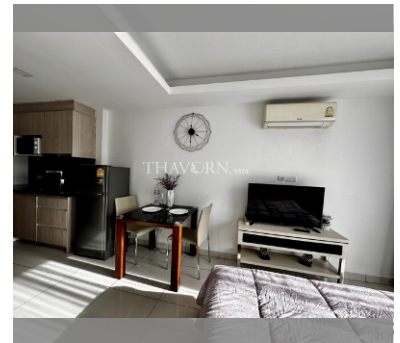

Condo for sale studio 27 m² in Laguna Beach Resort 2, Pattaya

Welcome to your dream studio apartment in the heart of Pattaya! Nestled within the prestigious Laguna Beach Resort 2 in the vibrant Jomtien area, this 27 m² flat offers the perfect blend of comfort and convenience. Priced at just ฿1,450,000, this fully furnished gem is ready for you to move in and start living your best life. Located on the 4th floor of an 8-story building, you'll enjoy a cozy and modern living space that's perfect for singles or couples looking for a stylish retreat. With foreign ownership quota available, this is an excellent opportunity for international buyers to own a piece of paradise in one of Pattaya's most sought-after locations. Don't miss out on this fantastic offer – your new home awaits at Laguna Beach Resor...

฿ 1,450,000

UNIT PARAMETERS:

UID	FS-240375
quota	foreign quota
type	studio
size	27m²
floor	4
view	city view
quality	not chosen
transfer cost	
transfer fee payer	Seller 50/ Buyer 50
additional cost	

PROJECT PARAMETERS:

district	Jomtien
buildings	4
floors	8
built in	2016

FACILITIES:

General information: resort, meters to beach: 700, minutes to beach: 10, underground parking.

Swimming pool: swimming pool, kids pool, water slides, waterfall, jacuzzi, pool bar .

Chill zone: chill zone, garden.

Health zone: gym, sauna, massage.

Other: reception, lobby, clubhouse, kids playgarden, CCTV, security, minimart, laundry.