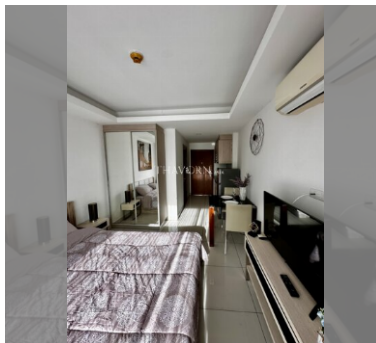

Condo for sale studio 27 m² in Laguna Beach Resort 2, Pattaya

Welcome to your dream studio apartment in the heart of Pattaya! Nestled within the prestigious Laguna Beach Resort 2 in the vibrant Jomtien area, this 27 m² flat offers the perfect blend of comfort and convenience. Priced at just ฿1,450,000, this fully furnished gem is ready for you to move in and start living your best life. Located on the 4th floor of an 8-story building, you'll enjoy a cozy and modern living space that's perfect for singles or couples looking for a stylish retreat. With foreign ownership quota available, this is an excellent opportunity for international buyers to own a piece of paradise in one of Pattaya's most sought-after locations. Don't miss out on this fantastic offer – your new home awaits at Laguna Beach Resor...

฿ 1,450,000

UNIT PARAMETERS:

UID	FS-240375
quota	foreign quota
type	studio
size	27m²
floor	4
view	city view
quality	not chosen
transfer cost	
transfer fee payer	Seller 50/ Buyer 50
additional cost	

PROJECT PARAMETERS:

district	Jomtien
buildings	4
floors	8
built in	2016

FACILITIES:

General information: resort, meters to beach: 700, minutes to beach: 10, underground parking.

Swimming pool: swimming pool, kids pool, water slides, waterfall, jacuzzi, pool bar .

Chill zone: chill zone, garden.

Health zone: gym, sauna, massage.

Other: reception, lobby, clubhouse, kids playgarden, CCTV, security, minimart, laundry.