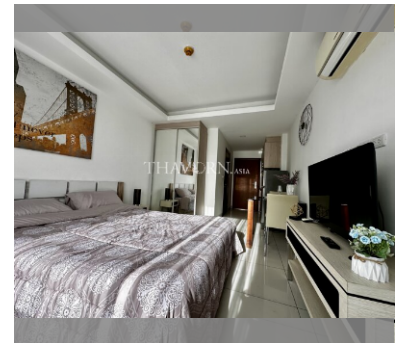

Condo for sale studio 27 m² in Laguna Beach Resort 2, Pattaya

Welcome to your dream studio apartment in the heart of Pattaya! Nestled within the prestigious Laguna Beach Resort 2 in the vibrant Jomtien area, this 27 m² flat offers the perfect blend of comfort and convenience. Priced at just ฿1,450,000, this fully furnished gem is ready for you to move in and start living your best life. Located on the 4th floor of an 8-story building, you'll enjoy a cozy and modern living space that's perfect for singles or couples looking for a stylish retreat. With foreign ownership quota available, this is an excellent opportunity for international buyers to own a piece of paradise in one of Pattaya's most sought-after locations. Don't miss out on this fantastic offer – your new home awaits at Laguna Beach Resor...

฿ 1,450,000

UNIT PARAMETERS:

UID	FS-240375
quota	foreign quota
type	studio
size	27m²
floor	4
view	city view
quality	not chosen
transfer cost	
transfer fee payer	Seller 50/ Buyer 50
additional cost	

PROJECT PARAMETERS:

district	Jomtien
buildings	4
floors	8
built in	2016

FACILITIES:

General information: resort, meters to beach: 700, minutes to beach: 10, underground parking.

Swimming pool: swimming pool, kids pool, water slides, waterfall, jacuzzi, pool bar .

Chill zone: chill zone, garden.

Health zone: gym, sauna, massage.

Other: reception, lobby, clubhouse, kids playgarden, CCTV, security, minimart, laundry.