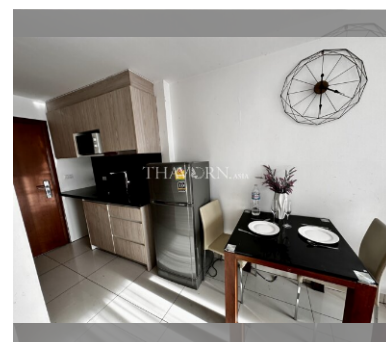

Condo for sale studio 27 m² in Laguna Beach Resort 2, Pattaya

฿ 1,450,000

UNIT PARAMETERS:

UID	FS-240375
quota	foreign quota
type	studio
size	27m²
floor	4
view	city view
quality	not chosen
transfer fee payer	Seller 50/ Buyer 50

PROJECT PARAMETERS:

district	Jomtien
buildings	4
floors	8
built in	2016

FACILITIES:

General information: resort, meters to beach: 700, minutes to beach: 10, underground parking.

Swimming pool: swimming pool, kids pool, water slides, waterfall, jacuzzi, pool bar .

Chill zone: chill zone, garden.

Health zone: gym, sauna, massage.

Other: reception, lobby, clubhouse, kids playgarden, CCTV, security, minimart, laundry.