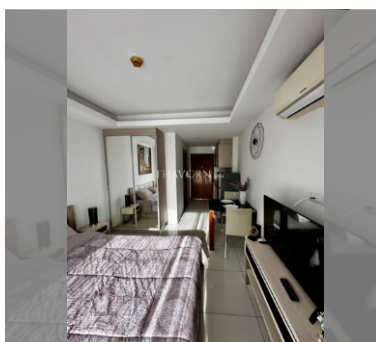

Condo for sale studio 27 m² in Laguna Beach Resort 2, Pattaya

฿ 1,450,000

UNIT PARAMETERS:

UID	FS-240375
quota	foreign quota
type	studio
size	27m²
floor	4
view	city view
quality	not chosen
transfer fee payer	Seller 50/ Buyer 50

PROJECT PARAMETERS:

district	Jomtien
buildings	4
floors	8
built in	2016

FACILITIES:

General information: resort, meters to beach: 700, minutes to beach: 10, underground parking.

Swimming pool: swimming pool, kids pool, water slides, waterfall, jacuzzi, pool bar .

Chill zone: chill zone, garden.

Health zone: gym, sauna, massage.

Other: reception, lobby, clubhouse, kids playgarden, CCTV, security, minimart, laundry.