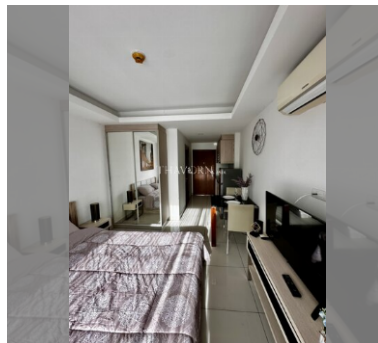

Condo for sale studio 27 m² in Laguna Beach Resort 2, Pattaya

Welcome to your dream studio apartment in the heart of Pattaya! Nestled within the prestigious Laguna Beach Resort 2 in the vibrant Jomtien area, this 27 m² flat offers the perfect blend of comfort and convenience. Priced at just ฿1,450,000, this fully furnished gem is ready for you to move in and start living your best life. Located on the 4th floor of an 8-story building, you'll enjoy a cozy and modern living space that's perfect for singles or couples looking for a stylish retreat. With foreign ownership quota available, this is an excellent opportunity for international buyers to own a piece of paradise in one of Pattaya's most sought-after locations. Don't miss out on this fantastic offer – your new home awaits at Laguna Beach Resor...

฿ 1,450,000

UNIT PARAMETERS:

UID	FS-240375
quota	foreign quota
type	studio
size	27m²
floor	4
view	city view
quality	not chosen
transfer cost	
transfer fee payer	Seller 50/ Buyer 50
additional cost	

PROJECT PARAMETERS:

district	Jomtien
buildings	4
floors	8
built in	2016

FACILITIES:

General information: resort, meters to beach: 700, minutes to beach: 10, underground parking.

Swimming pool: swimming pool, kids pool, water slides, waterfall, jacuzzi, pool bar .

Chill zone: chill zone, garden.

Health zone: gym, sauna, massage.

Other: reception, lobby, clubhouse, kids playgarden, CCTV, security, minimart, laundry.