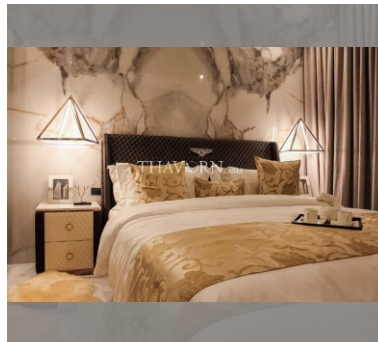

Condo for sale 1 bedroom 29 m² in Grand Solaire Pattaya, Pattaya

฿ 3,850,000

UNIT PARAMETERS:

UID	FS-240374
quota	foreign quota
type	1 bedroom
size	29m²
floor	15
view	city view
quality	not chosen
transfer fee payer	On buyer

PROJECT PARAMETERS:

district	Thappraya
buildings	1
floors	67
built in	2025
maintenance	฿ 13,920/year

FACILITIES:

General information: highrise, open parking, multy-level parking.

Swimming pool: swimming pool, rooftop pool, jacuzzi, sunbathing area.

Chill zone: chill zone, rooftop chillout.

Health zone: gym.

Other: lobby, CCTV, security, laundry.