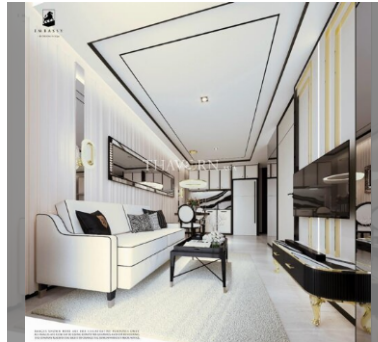

Condo for sale 1 bedroom 34 m² in Embassy Residence, Pattaya

฿ 3,690,000

UNIT PARAMETERS:

UID	FS-240372
quota	foreign quota
type	1 bedroom
size	34m ²
floor	5
view	pool view
quality	not chosen
transfer fee payer	On buyer

Swimming pool: swimming pool, kids pool, jacuzzi, sunbathing area.

Chill zone: chill zone, garden.

Health zone: gym, SPA.

Other: reception, lobby, games room, CCTV, security.

details