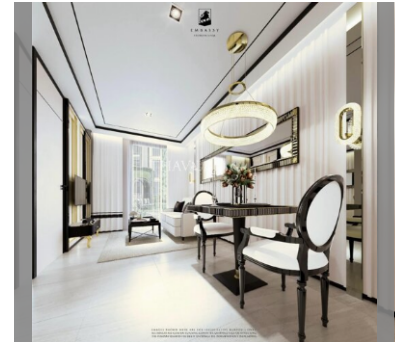

Condo for sale 1 bedroom 34 m² in Embassy Residence, Pattaya

฿ 3,690,000

UNIT PARAMETERS:

UID	FS-240372
quota	foreign quota
type	1 bedroom
size	34m ²
floor	5
view	pool view
quality	not chosen
transfer fee payer	On buyer

Swimming pool: swimming pool, kids pool, jacuzzi, sunbathing area.

Chill zone: chill zone, garden.

Health zone: gym, SPA.

Other: reception, lobby, games room, CCTV, security.

details