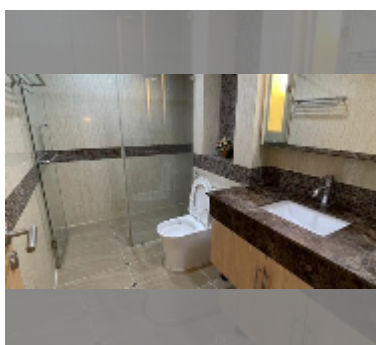

Condo for sale studio 39 m² in The Cliff, Pattaya

฿ 3,300,000

UNIT PARAMETERS:

UID	FS-240370
quota	foreign quota
type	studio
size	39m²
floor	22
view	sea view

PROJECT PARAMETERS:

district	Pratumnak
buildings	1
floors	27
built in	2013
maintenance	฿ 21,060/year

FACILITIES:

General information: highrise, meters to

beach: 400, minutes to beach: 5,

underground parking, open parking.

Swimming pool: swimming pool, kids pool, water slides, waterfall, sunbathing area.

Chill zone: chill zone, garden, barbeque areas.

Health zone: gym, sauna.

Other: reception, lobby, kids playgarden, CCTV, security.