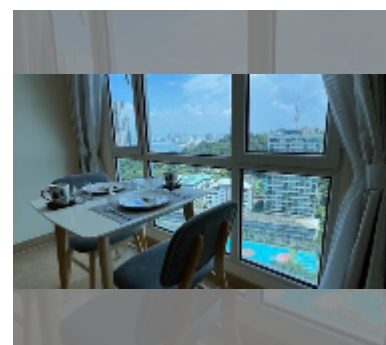

Condo for sale studio 39 m² in The Cliff, Pattaya

฿ 3,300,000

UNIT PARAMETERS:

UID	FS-240370
quota	foreign quota
type	studio
size	39m²
floor	22
view	sea view

PROJECT PARAMETERS:

district	Pratumnak
buildings	1
floors	27
built in	2013
maintenance	฿ 21,060/year

FACILITIES:

General information: highrise, meters to

beach: 400, minutes to beach: 5,

underground parking, open parking.

Swimming pool: swimming pool, kids pool, water slides, waterfall, sunbathing area.

Chill zone: chill zone, garden, barbeque areas.

Health zone: gym, sauna.

Other: reception, lobby, kids playgarden, CCTV, security.