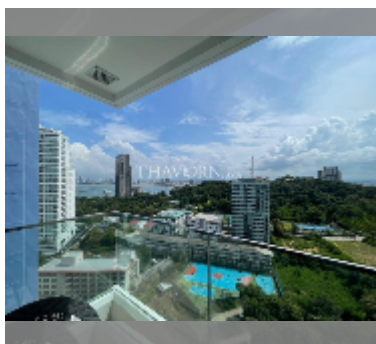

Condo for sale studio 39 m² in The Cliff, Pattaya

฿ 3,300,000

UNIT PARAMETERS:

UID	FS-240370
quota	foreign quota
type	studio
size	39m ²
floor	22
view	sea view

PROJECT PARAMETERS:

district	Pratumnak
buildings	1
floors	27
built in	2013
maintenance	฿ 21,060/year

FACILITIES:

General information: highrise, meters to

beach: 400, minutes to beach: 5,

underground parking, open parking.

Swimming pool: swimming pool, kids pool,

water slides, waterfall, sunbathing area.

Chill zone: chill zone, garden, barbeque

areas.

Health zone: gym, sauna.

Other: reception, lobby, kids playgarden,

CCTV, security.

details