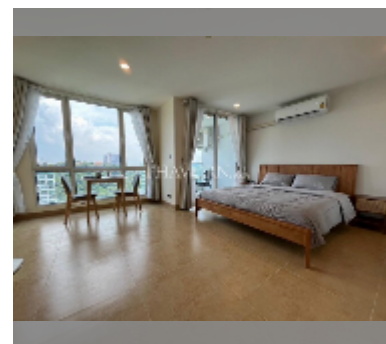

Condo for sale studio 39 m² in The Cliff, Pattaya

฿ 3,300,000

UNIT PARAMETERS:

UID	FS-240370
quota	foreign quota
type	studio
size	39m²
floor	22
view	sea view

PROJECT PARAMETERS:

district	Pratumnak
buildings	1
floors	27
built in	2013
maintenance	฿ 21,060/year

FACILITIES:

General information: highrise, meters to

beach: 400, minutes to beach: 5,

underground parking, open parking.

Swimming pool: swimming pool, kids pool,

water slides, waterfall, sunbathing area.

Chill zone: chill zone, garden, barbeque

areas.

Health zone: gym, sauna.

Other: reception, lobby, kids playgarden,

CCTV, security.