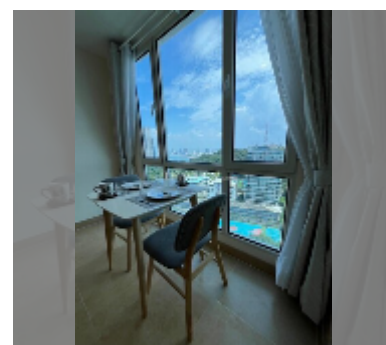

Condo for sale studio 39 m² in The Cliff, Pattaya

฿ 3,300,000

UNIT PARAMETERS:

UID	FS-240370
quota	foreign quota
type	studio
size	39m ²
floor	22
view	sea view

PROJECT PARAMETERS:

district	Pratumnak
buildings	1
floors	27
built in	2013
maintenance	฿ 21,060/year

areas.

Health zone: gym, sauna.

Other: reception, lobby, kids playgarden,

CCTV, security.

details