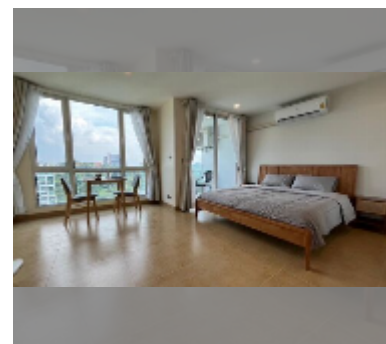

Condo for sale studio 39 m² in The Cliff, Pattaya

฿ 3,300,000

UNIT PARAMETERS:

UID	FS-240370
quota	foreign quota
type	studio
size	39m²
floor	22
view	sea view

PROJECT PARAMETERS:

district	Pratumnak
buildings	1
floors	27
built in	2013
maintenance	฿ 21,060/year

FACILITIES:

General information: highrise, meters to

beach: 400, minutes to beach: 5,

underground parking, open parking.

Swimming pool: swimming pool, kids pool, water slides, waterfall, sunbathing area.

Chill zone: chill zone, garden, barbeque areas.

Health zone: gym, sauna.

Other: reception, lobby, kids playgarden, CCTV, security.