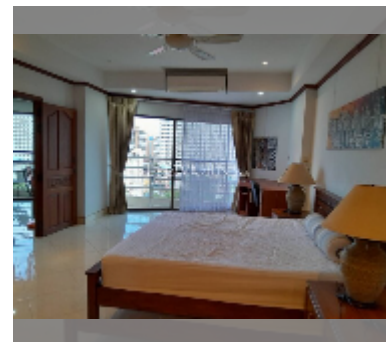

Condo for sale 1 bedroom 84 m² in View Talay 2, Pattaya

฿ 3,800,000

UNIT PARAMETERS:

UID	FS-240365
quota	company ownership
type	1 bedroom
size	84m²
floor	11
view	city view

PROJECT PARAMETERS:

district	Jomtien
buildings	2
floors	20
built in	2002

FACILITIES:

General information: highrise, open parking, covered parking.

Swimming pool: swimming pool, kids pool.

Other: lobby, CCTV, security, minimart, laundry, room service.