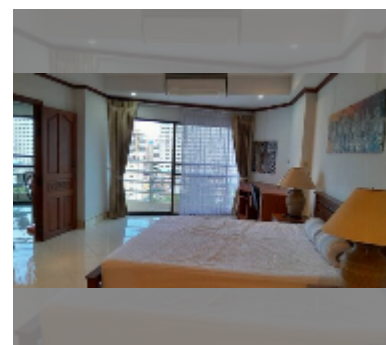

Condo for sale 1 bedroom 84 m² in View Talay 2, Pattaya

฿ 3,800,000

UNIT PARAMETERS:

UID	FS-240365
quota	company ownership
type	1 bedroom
size	84m ²
floor	11
view	city view

PROJECT PARAMETERS:

district	Jomtien
buildings	2
floors	20
built in	2002

FACILITIES:

General information: highrise, open parking, covered parking.

Swimming pool: swimming pool, kids pool.

Other: lobby, CCTV, security, minimart, laundry, room service.

[details](#)