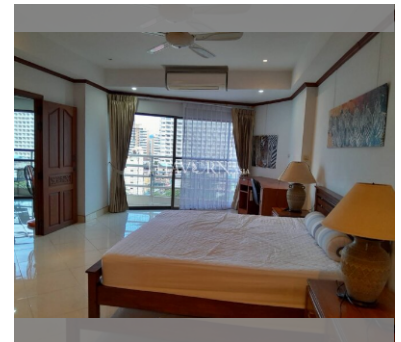

Condo for sale 1 bedroom 84 m² in View Talay 2, Pattaya

฿ 3,800,000

UNIT PARAMETERS:

UID	FS-240365
quota	company ownership
type	1 bedroom
size	84m ²
floor	11
view	city view
quality	not chosen
transfer fee payer	transfer on seller

PROJECT PARAMETERS:

district	Jomtien
buildings	2
built in	2002

FACILITIES:

General information: highrise, open parking, covered parking.

Swimming pool: swimming pool, kids pool.

Other: lobby, CCTV, security, minimart, laundry, room service.