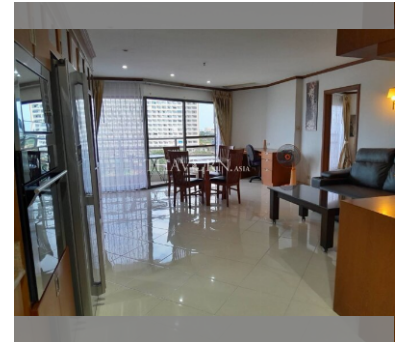

Condo for sale 1 bedroom 84 m² in View Talay 2, Pattaya

฿ 3,800,000

UNIT PARAMETERS:

UID	FS-240365
quota	company ownership
type	1 bedroom
size	84m²
floor	11
view	city view
quality	not chosen
transfer fee payer	transfer on seller

PROJECT PARAMETERS:

district	Jomtien
buildings	2
built in	2002

FACILITIES:

General information: highrise, open parking, covered parking.

Swimming pool: swimming pool, kids pool.

Other: lobby, CCTV, security, minimart, laundry, room service.