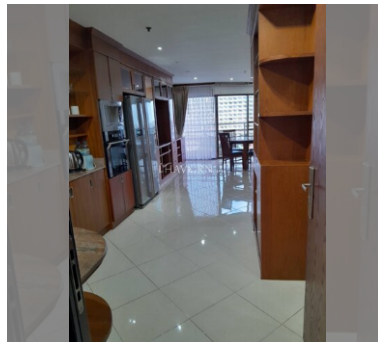

Condo for sale 1 bedroom 84 m² in View Talay 2, Pattaya

฿ 3,800,000

UNIT PARAMETERS:

UID	FS-240365
quota	company ownership
type	1 bedroom
size	84m²
floor	11
view	city view
quality	not chosen
transfer fee payer	transfer on seller

PROJECT PARAMETERS:

district	Jomtien
buildings	2
built in	2002

FACILITIES:

General information: highrise, open parking, covered parking.

Swimming pool: swimming pool, kids pool.

Other: lobby, CCTV, security, minimart, laundry, room service.