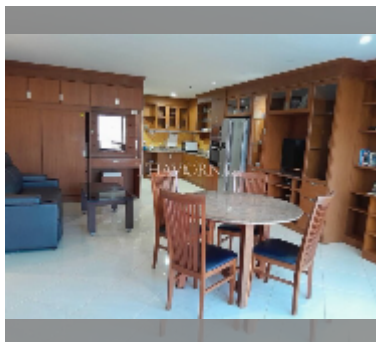

Condo for sale 1 bedroom 84 m² in View Talay 2, Pattaya

฿ 3,800,000

UNIT PARAMETERS:

UID	FS-240365
quota	company ownership
type	1 bedroom
size	84m ²
floor	11
view	city view

PROJECT PARAMETERS:

district	Jomtien
buildings	2
floors	20
built in	2002

FACILITIES:

General information: highrise, open parking, covered parking.

Swimming pool: swimming pool, kids pool.

Other: lobby, CCTV, security, minimart, laundry, room service.

[details](#)