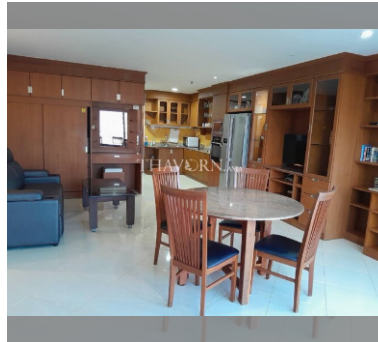

Condo for sale 1 bedroom 84 m² in View Talay 2, Pattaya

฿ 3,800,000

UNIT PARAMETERS:

UID	FS-240365
quota	company ownership
type	1 bedroom
size	84m²
floor	11
view	city view
quality	not chosen
transfer fee payer	transfer on seller

PROJECT PARAMETERS:

district	Jomtien
buildings	2
built in	2002

FACILITIES:

General information: highrise, open parking, covered parking.

Swimming pool: swimming pool, kids pool.

Other: lobby, CCTV, security, minimart, laundry, room service.