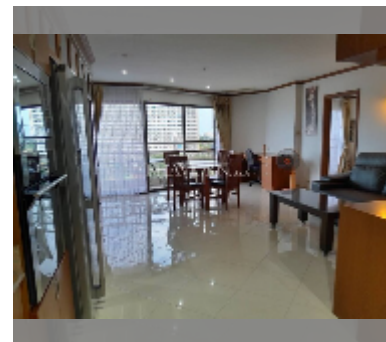

Condo for sale 1 bedroom 84 m² in View Talay 2, Pattaya

฿ 3,800,000

UNIT PARAMETERS:

UID	FS-240365
quota	company ownership
type	1 bedroom
size	84m ²
floor	11
view	city view

PROJECT PARAMETERS:

district	Jomtien
buildings	2
floors	20
built in	2002

FACILITIES:

General information: highrise, open parking, covered parking.

Swimming pool: swimming pool, kids pool.

Other: lobby, CCTV, security, minimart, laundry, room service.

[details](#)