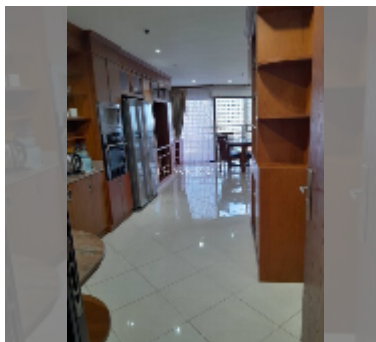

Condo for sale 1 bedroom 84 m² in View Talay 2, Pattaya

฿ 3,800,000

UNIT PARAMETERS:

UID	FS-240365
quota	company ownership
type	1 bedroom
size	84m ²
floor	11
view	city view

PROJECT PARAMETERS:

district	Jomtien
buildings	2
floors	20
built in	2002

FACILITIES:

General information: highrise, open parking, covered parking.

Swimming pool: swimming pool, kids pool.

Other: lobby, CCTV, security, minimart, laundry, room service.

[details](#)