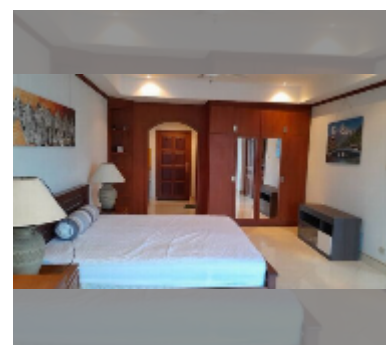

Condo for sale 1 bedroom 84 m² in View Talay 2, Pattaya

฿ 3,800,000

UNIT PARAMETERS:

UID	FS-240365
quota	company ownership
type	1 bedroom
size	84m²
floor	11
view	city view

PROJECT PARAMETERS:

district	Jomtien
buildings	2
floors	20
built in	2002

FACILITIES:

General information: highrise, open parking, covered parking.

Swimming pool: swimming pool, kids pool.

Other: lobby, CCTV, security, minimart, laundry, room service.