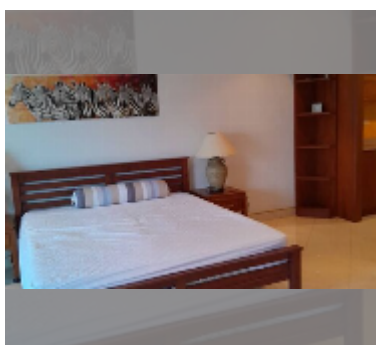

Condo for sale 1 bedroom 84 m² in View Talay 2, Pattaya

฿ 3,800,000

UNIT PARAMETERS:

UID	FS-240365
quota	company ownership
type	1 bedroom
size	84m²
floor	11
view	city view

PROJECT PARAMETERS:

district	Jomtien
buildings	2
floors	20
built in	2002

FACILITIES:

General information: highrise, open parking, covered parking.

Swimming pool: swimming pool, kids pool.

Other: lobby, CCTV, security, minimart, laundry, room service.