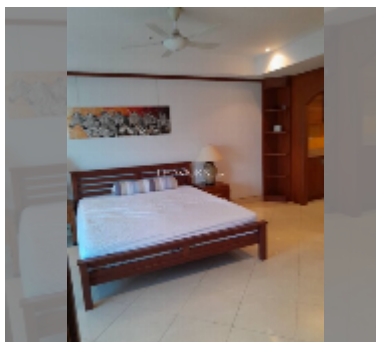

Condo for sale 1 bedroom 84 m² in View Talay 2, Pattaya

฿ 3,800,000

UNIT PARAMETERS:

UID	FS-240365
quota	company ownership
type	1 bedroom
size	84m²
floor	11
view	city view

PROJECT PARAMETERS:

district	Jomtien
buildings	2
floors	20
built in	2002

FACILITIES:

General information: highrise, open parking, covered parking.

Swimming pool: swimming pool, kids pool.

Other: lobby, CCTV, security, minimart, laundry, room service.