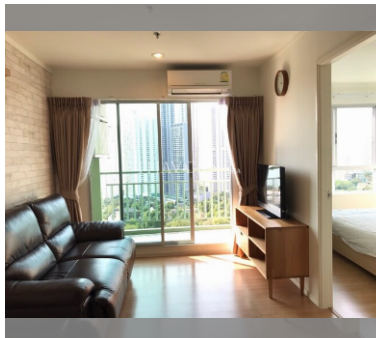

Condo for sale 1 bedroom 32 m² in Lumpini Ville Naklua - Wongamat, Pattaya

฿ 2,550,000

UNIT PARAMETERS:

UID	FS-240363
quota	thai quota
type	1 bedroom
size	32m²
floor	20
view	sea view
quality	excellent
equipment	furniture, kitchen appliances
transfer cost	
transfer fee payer	50/50
additional cost	

PROJECT PARAMETERS:

district	Wongamat
buildings	3
floors	30
built in	2014
maintenance	฿ 9,600/year

FACILITIES:

General information: highrise, multy-level parking, covered parking.

Swimming pool: swimming pool.

Chill zone: chill zone, garden.

Health zone: gym.

Other: reception, lobby, clubhouse, kids playgarden, CCTV, security, laundry.