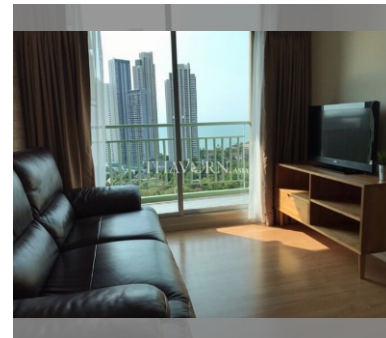

Condo for sale 1 bedroom 32 m² in Lumpini Ville Naklua - Wongamat, Pattaya

฿ 2,550,000

UNIT PARAMETERS:

UID	FS-240363
quota	thai quota
type	1 bedroom
size	32m²
floor	20
view	sea view
quality	excellent
equipment	furniture, kitchen appliances
transfer cost	
transfer fee payer	50/50
additional cost	

PROJECT PARAMETERS:

district	Wongamat
buildings	3
floors	30
built in	2014
maintenance	฿ 9,600/year

FACILITIES:

General information: highrise, multy-level parking, covered parking.

Swimming pool: swimming pool.

Chill zone: chill zone, garden.

Health zone: gym.

Other: reception, lobby, clubhouse, kids playgarden, CCTV, security, laundry.