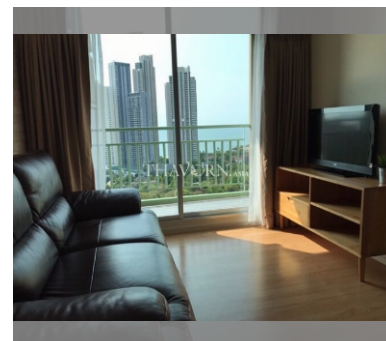

Condo for sale 1 bedroom 32 m² in Lumpini Ville Naklua - Wongamat, Pattaya

฿ 2,550,000

UNIT PARAMETERS:

UID	FS-240363
quota	thai quota
type	1 bedroom
size	32m²
floor	20
view	sea view
quality	excellent
equipment	furniture, kitchen appliances
transfer cost	
transfer fee payer	50/50
additional cost	

PROJECT PARAMETERS:

district	Wongamat
buildings	3
floors	30
built in	2014
maintenance	฿ 9,600/year

FACILITIES:

General information: highrise, multy-level parking, covered parking.

Swimming pool: swimming pool.

Chill zone: chill zone, garden.

Health zone: gym.

Other: reception, lobby, clubhouse, kids playgarden, CCTV, security, laundry.