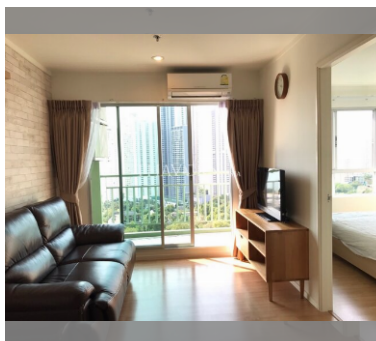

Condo for sale 1 bedroom 32 m² in Lumpini Ville Naklua - Wongamat, Pattaya

฿ 2,550,000

UNIT PARAMETERS:

UID	FS-240363
quota	thai quota
type	1 bedroom
size	32m²
floor	20
view	sea view
quality	excellent
equipment	furniture, kitchen appliances
transfer cost	
transfer fee payer	50/50
additional cost	

PROJECT PARAMETERS:

district	Wongamat
buildings	3
floors	30
built in	2014
maintenance	฿ 9,600/year

FACILITIES:

General information: highrise, multy-level parking, covered parking.

Swimming pool: swimming pool.

Chill zone: chill zone, garden.

Health zone: gym.

Other: reception, lobby, clubhouse, kids playgarden, CCTV, security, laundry.