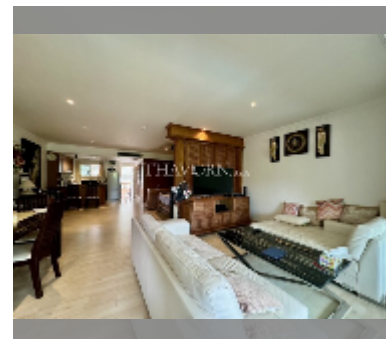

Condo for sale studio 75.38 m² in Executive Residence 1, Pattaya

฿ 3,000,000

UNIT PARAMETERS:

UID	FS-240356
quota	foreign quota
type	studio
size	75.38m²
floor	2
view	pool view
quality	excellent
equipment: furniture	
online viewing	yes

PROJECT PARAMETERS:

district	Pratumnak
buildings	1
floors	3
built in	2005
maintenance	฿ 28,946/year

FACILITIES:

General information: lowrise, underground parking, covered parking.

Swimming pool: swimming pool, rooftop pool, jacuzzi.

Chill zone: chill zone, garden.

Health zone: gym.

Other: lobby, CCTV, security.