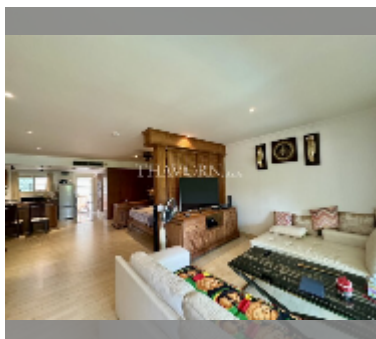

Condo for sale studio 75.38 m² in Executive Residence 1, Pattaya

฿ 3,000,000

UNIT PARAMETERS:

UID	FS-240356
quota	foreign quota
type	studio
size	75.38m²
floor	2
view	pool view
quality	excellent
equipment: furniture	
online viewing	yes

PROJECT PARAMETERS:

district	Pratumnak
buildings	1
floors	3
built in	2005
maintenance	฿ 28,946/year

FACILITIES:

General information: lowrise, underground parking, covered parking.

Swimming pool: swimming pool, rooftop pool, jacuzzi.

Chill zone: chill zone, garden.

Health zone: gym.

Other: lobby, CCTV, security.