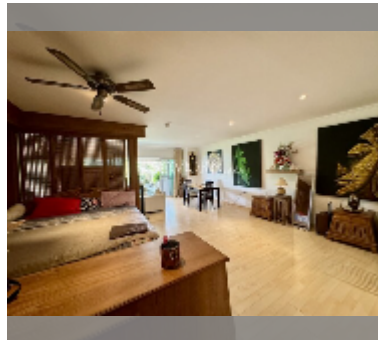

Condo for sale studio 75.38 m² in Executive Residence 1, Pattaya

฿ 3,000,000

UNIT PARAMETERS:

UID	FS-240356
quota	foreign quota
type	studio
size	75.38m²
floor	2
view	pool view
quality	excellent
equipment: furniture	
online viewing	yes

PROJECT PARAMETERS:

district	Pratumnak
buildings	1
floors	3
built in	2005
maintenance	฿ 28,946/year

FACILITIES:

General information: lowrise, underground parking, covered parking.

Swimming pool: swimming pool, rooftop pool, jacuzzi.

Chill zone: chill zone, garden.

Health zone: gym.

Other: lobby, CCTV, security.