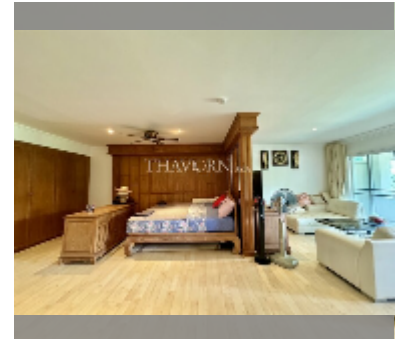

Condo for sale studio 75.38 m² in Executive Residence 1, Pattaya

฿ 3,000,000

UNIT PARAMETERS:

UID	FS-240356
quota	foreign quota
type	studio
size	75.38m²
floor	2
view	pool view
quality	excellent
equipment: furniture	
online viewing	yes

PROJECT PARAMETERS:

district	Pratumnak
buildings	1
floors	3
built in	2005
maintenance	฿ 28,946/year

FACILITIES:

General information: lowrise, underground parking, covered parking.

Swimming pool: swimming pool, rooftop pool, jacuzzi.

Chill zone: chill zone, garden.

Health zone: gym.

Other: lobby, CCTV, security.