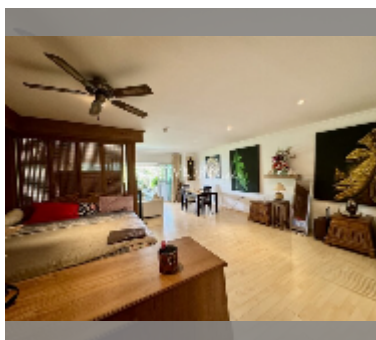

Condo for sale studio 75.38 m² in Executive Residence 1, Pattaya

฿ 3,000,000

UNIT PARAMETERS:

UID	FS-240356
quota	foreign quota
type	studio
size	75.38m²
floor	2
view	pool view
quality	excellent
equipment: furniture	
online viewing	yes

PROJECT PARAMETERS:

district	Pratumnak
buildings	1
floors	3
built in	2005
maintenance	฿ 28,946/year

FACILITIES:

General information: lowrise, underground parking, covered parking.

Swimming pool: swimming pool, rooftop pool, jacuzzi.

Chill zone: chill zone, garden.

Health zone: gym.

Other: lobby, CCTV, security.