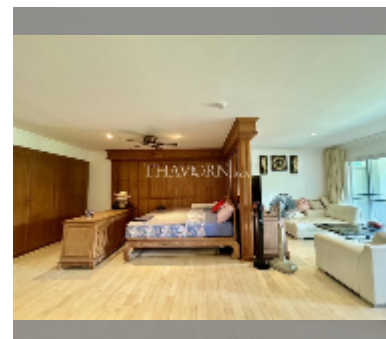

Condo for sale studio 75.38 m² in Executive Residence 1, Pattaya

฿ 3,000,000

UNIT PARAMETERS:

UID	FS-240356
quota	foreign quota
type	studio
size	75.38m²
floor	2
view	pool view
quality	excellent
equipment: furniture	
online viewing	yes

PROJECT PARAMETERS:

district	Pratumnak
buildings	1
floors	3
built in	2005
maintenance	฿ 28,946/year

FACILITIES:

General information: lowrise, underground parking, covered parking.

Swimming pool: swimming pool, rooftop pool, jacuzzi.

Chill zone: chill zone, garden.

Health zone: gym.

Other: lobby, CCTV, security.