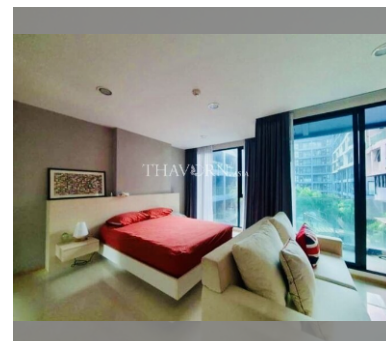

Condo for sale studio 35 m² in Acqua, Pattaya

฿ 2,330,000

UNIT PARAMETERS:

UID	FS-240352
quota	foreign quota
type	studio
size	35m²
floor	3
view	pool view
quality	not chosen
transfer fee payer	Seller 50/ Buyer 50

PROJECT PARAMETERS:

district	Jomtien
buildings	2
floors	8
built in	2014
maintenance	฿ 16,800/year

FACILITIES:

General information: boutique, meters to beach: 150, minutes to beach: 2, underground parking.

Swimming pool: swimming pool, kids pool, rooftop pool, infinity view, jacuzzi.

Chill zone: chill zone, garden, rooftop chillout.

Health zone: gym, sauna, hamam.

Other: reception, lobby, CCTV, security.