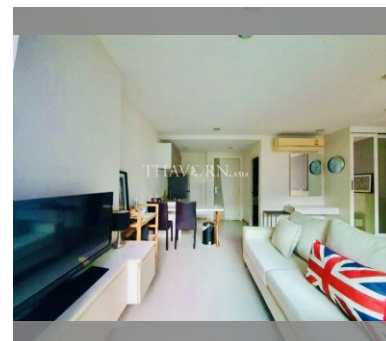

Condo for sale studio 35 m² in Acqua, Pattaya

฿ 2,330,000

UNIT PARAMETERS:

UID	FS-240352
quota	foreign quota
type	studio
size	35m²
floor	3
view	pool view
quality	not chosen
transfer fee payer	Seller 50/ Buyer 50

PROJECT PARAMETERS:

district	Jomtien
buildings	2
floors	8
built in	2014
maintenance	฿ 16,800/year

FACILITIES:

General information: boutique, meters to beach: 150, minutes to beach: 2, underground parking.

Swimming pool: swimming pool, kids pool, rooftop pool, infinity view, jacuzzi.

Chill zone: chill zone, garden, rooftop chillout.

Health zone: gym, sauna, hamam.

Other: reception, lobby, CCTV, security.