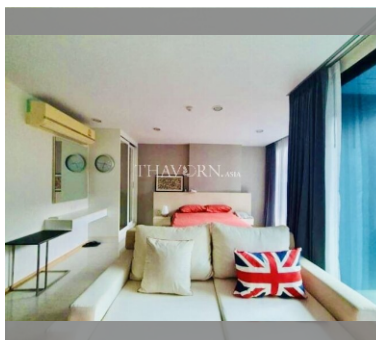

Condo for sale studio 35 m² in Acqua, Pattaya

฿ 2,330,000

UNIT PARAMETERS:

UID	FS-240352
quota	foreign quota
type	studio
size	35m²
floor	3
view	pool view
quality	not chosen
transfer fee payer	Seller 50/ Buyer 50

PROJECT PARAMETERS:

district	Jomtien
buildings	2
floors	8
built in	2014
maintenance	฿ 16,800/year

FACILITIES:

General information: boutique, meters to beach: 150, minutes to beach: 2, underground parking.

Swimming pool: swimming pool, kids pool, rooftop pool, infinity view, jacuzzi.

Chill zone: chill zone, garden, rooftop chillout.

Health zone: gym, sauna, hamam.

Other: reception, lobby, CCTV, security.