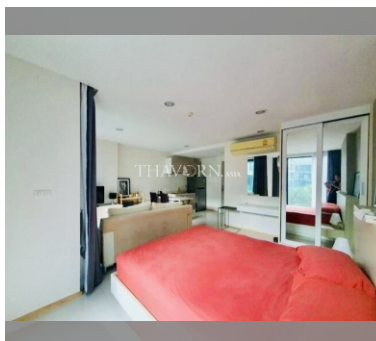

Condo for sale studio 35 m² in Acqua, Pattaya

฿ 2,330,000

UNIT PARAMETERS:

UID	FS-240352
quota	foreign quota
type	studio
size	35m²
floor	3
view	pool view
quality	not chosen
transfer fee payer	Seller 50/ Buyer 50

PROJECT PARAMETERS:

district	Jomtien
buildings	2
floors	8
built in	2014
maintenance	฿ 16,800/year

FACILITIES:

General information: boutique, meters to beach: 150, minutes to beach: 2, underground parking.

Swimming pool: swimming pool, kids pool, rooftop pool, infinity view, jacuzzi.

Chill zone: chill zone, garden, rooftop chillout.

Health zone: gym, sauna, hamam.

Other: reception, lobby, CCTV, security.