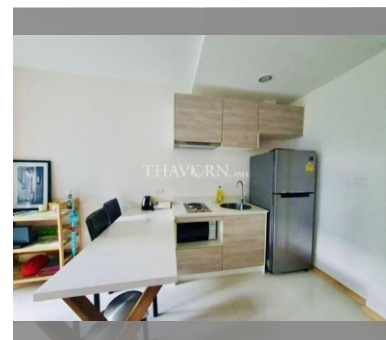

Condo for sale studio 35 m² in Acqua, Pattaya

฿ 2,330,000

UNIT PARAMETERS:

UID	FS-240352
quota	foreign quota
type	studio
size	35m²
floor	3
view	pool view
quality	not chosen
transfer fee payer	Seller 50/ Buyer 50

PROJECT PARAMETERS:

district	Jomtien
buildings	2
floors	8
built in	2014
maintenance	฿ 16,800/year

FACILITIES:

General information: boutique, meters to beach: 150, minutes to beach: 2, underground parking.

Swimming pool: swimming pool, kids pool, rooftop pool, infinity view, jacuzzi.

Chill zone: chill zone, garden, rooftop chillout.

Health zone: gym, sauna, hamam.

Other: reception, lobby, CCTV, security.