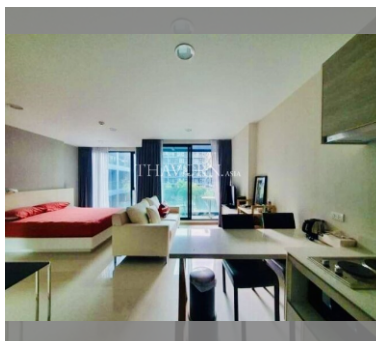

Condo for sale studio 35 m² in Acqua, Pattaya

฿ 2,330,000

UNIT PARAMETERS:

UID	FS-240352
quota	foreign quota
type	studio
size	35m²
floor	3
view	pool view
quality	not chosen
transfer fee payer	Seller 50/ Buyer 50

PROJECT PARAMETERS:

district	Jomtien
buildings	2
floors	8
built in	2014
maintenance	฿ 16,800/year

FACILITIES:

General information: boutique, meters to beach: 150, minutes to beach: 2, underground parking.

Swimming pool: swimming pool, kids pool, rooftop pool, infinity view, jacuzzi.

Chill zone: chill zone, garden, rooftop chillout.

Health zone: gym, sauna, hamam.

Other: reception, lobby, CCTV, security.