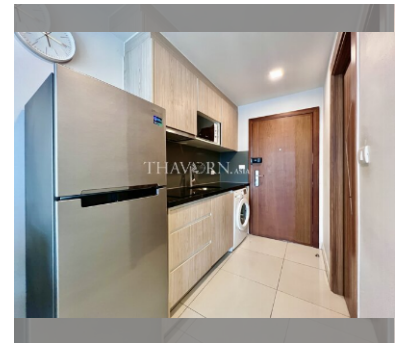

Condo for sale studio 25 m² in Laguna Beach Resort 2, Pattaya

Welcome to your dream studio apartment in the heart of Pattaya! Nestled in the vibrant Jomtien district, this charming 25 m² studio in the Laguna Beach Resort 2 is the perfect blend of comfort and convenience. Priced at 1,390,000, this fully furnished gem is situated on the 3rd floor of an 8-story building, offering a cozy and modern living space that's ready for you to move in. Whether you're looking for a holiday getaway or a smart investment, this property is ideal, especially with its foreign ownership quota. Imagine waking up to the serene ambiance of Laguna Beach Resort 2, a community known for its lush surroundings and top-notch amenities. Don't miss out on this fantastic opportunity to own a piece of paradise in Pattaya. Make th...

฿ 1,390,000

UNIT PARAMETERS:

UID	FS-240348
quota	foreign quota
type	studio
size	25m²
floor	3
view	city view
quality	not chosen
transfer cost	
transfer fee payer	On buyer
additional cost	

PROJECT PARAMETERS:

district	Jomtien
buildings	4
floors	8
built in	2016

FACILITIES:

General information: resort, meters to beach: 700, minutes to beach: 10, underground parking.

Swimming pool: swimming pool, kids pool, water slides, waterfall, jacuzzi, pool bar .

Chill zone: chill zone, garden.

Health zone: gym, sauna, massage.

Other: reception, lobby, clubhouse, kids playgarden, CCTV, security, minimart, laundry.