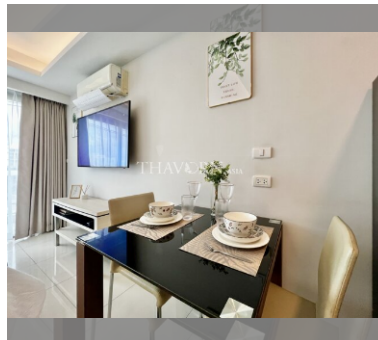

Condo for sale studio 25 m² in Laguna Beach Resort 2, Pattaya

฿ 1,390,000

UNIT PARAMETERS:

UID	FS-240348
quota	foreign quota
type	studio
size	25m ²
floor	3
view	city view
quality	not chosen
transfer fee payer	On buyer

PROJECT PARAMETERS:

district	Jomtien
buildings	4
floors	8
built in	2016

FACILITIES:

General information: resort, meters to beach: 700, minutes to beach: 10, underground parking.

Swimming pool: swimming pool, kids pool, water slides, waterfall, jacuzzi, pool bar .

Chill zone: chill zone, garden.

Health zone: gym, sauna, massage.

Other: reception, lobby, clubhouse, kids playgarden, CCTV, security, minimart, laundry.

details