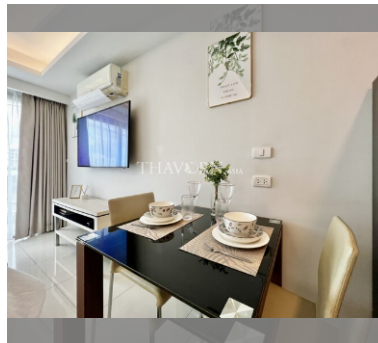

Condo for sale studio 25 m² in Laguna Beach Resort 2, Pattaya

Welcome to your dream studio apartment in the heart of Pattaya! Nestled in the vibrant Jomtien district, this charming 25 m² studio in the Laguna Beach Resort 2 is the perfect blend of comfort and convenience. Priced at 1,390,000, this fully furnished gem is situated on the 3rd floor of an 8-story building, offering a cozy and modern living space that's ready for you to move in. Whether you're looking for a holiday getaway or a smart investment, this property is ideal, especially with its foreign ownership quota. Imagine waking up to the serene ambiance of Laguna Beach Resort 2, a community known for its lush surroundings and top-notch amenities. Don't miss out on this fantastic opportunity to own a piece of paradise in Pattaya. Make th...

฿ 1,390,000

UNIT PARAMETERS:

UID	FS-240348
quota	foreign quota
type	studio
size	25m²
floor	3
view	city view
quality	not chosen
transfer cost	
transfer fee payer	On buyer
additional cost	

PROJECT PARAMETERS:

district	Jomtien
buildings	4
floors	8
built in	2016

FACILITIES:

General information: resort, meters to beach: 700, minutes to beach: 10, underground parking.

Swimming pool: swimming pool, kids pool, water slides, waterfall, jacuzzi, pool bar .

Chill zone: chill zone, garden.

Health zone: gym, sauna, massage.

Other: reception, lobby, clubhouse, kids playgarden, CCTV, security, minimart, laundry.