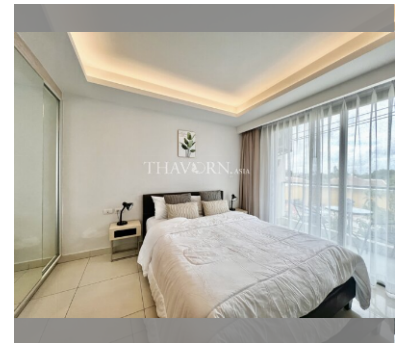

Condo for sale studio 25 m² in Laguna Beach Resort 2, Pattaya

Welcome to your dream studio apartment in the heart of Pattaya! Nestled in the vibrant Jomtien district, this charming 25 m² studio in the Laguna Beach Resort 2 is the perfect blend of comfort and convenience. Priced at 1,390,000, this fully furnished gem is situated on the 3rd floor of an 8-story building, offering a cozy and modern living space that's ready for you to move in. Whether you're looking for a holiday getaway or a smart investment, this property is ideal, especially with its foreign ownership quota. Imagine waking up to the serene ambiance of Laguna Beach Resort 2, a community known for its lush surroundings and top-notch amenities. Don't miss out on this fantastic opportunity to own a piece of paradise in Pattaya. Make th...

฿ 1,390,000

UNIT PARAMETERS:

UID	FS-240348
quota	foreign quota
type	studio
size	25m²
floor	3
view	city view
quality	not chosen
transfer cost	
transfer fee payer	On buyer
additional cost	

PROJECT PARAMETERS:

district	Jomtien
buildings	4
floors	8
built in	2016

FACILITIES:

General information: resort, meters to beach: 700, minutes to beach: 10, underground parking.

Swimming pool: swimming pool, kids pool, water slides, waterfall, jacuzzi, pool bar .

Chill zone: chill zone, garden.

Health zone: gym, sauna, massage.

Other: reception, lobby, clubhouse, kids playgarden, CCTV, security, minimart, laundry.