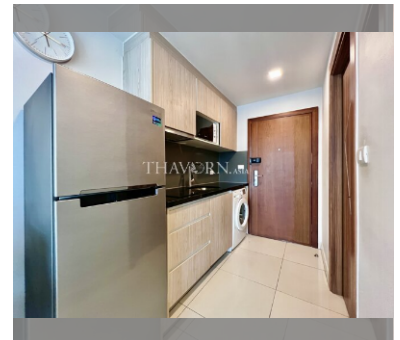

Condo for sale studio 25 m² in Laguna Beach Resort 2, Pattaya

฿ 1,390,000

UNIT PARAMETERS:

UID	FS-240348
quota	foreign quota
type	studio
size	25m²
floor	3
view	city view
quality	not chosen
transfer fee payer	On buyer

PROJECT PARAMETERS:

district	Jomtien
buildings	4
floors	8
built in	2016

FACILITIES:

General information: resort, meters to beach: 700, minutes to beach: 10, underground parking.

Swimming pool: swimming pool, kids pool, water slides, waterfall, jacuzzi, pool bar .

Chill zone: chill zone, garden.

Health zone: gym, sauna, massage.

Other: reception, lobby, clubhouse, kids playgarden, CCTV, security, minimart, laundry.