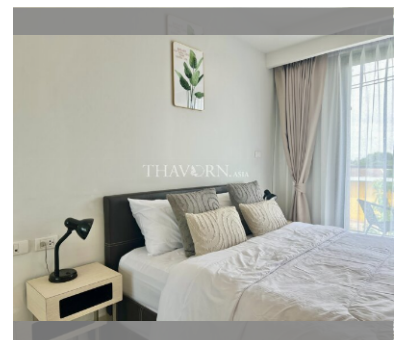

Condo for sale studio 25 m² in Laguna Beach Resort 2, Pattaya

฿ 1,390,000

UNIT PARAMETERS:

UID	FS-240348
quota	foreign quota
type	studio
size	25m²
floor	3
view	city view
quality	not chosen
transfer fee payer	On buyer

PROJECT PARAMETERS:

district	Jomtien
buildings	4
floors	8
built in	2016

FACILITIES:

General information: resort, meters to beach: 700, minutes to beach: 10, underground parking.

Swimming pool: swimming pool, kids pool, water slides, waterfall, jacuzzi, pool bar .

Chill zone: chill zone, garden.

Health zone: gym, sauna, massage.

Other: reception, lobby, clubhouse, kids playgarden, CCTV, security, minimart, laundry.