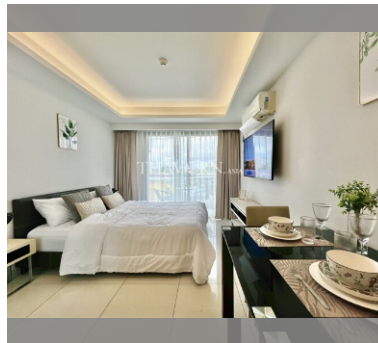

Condo for sale studio 25 m² in Laguna Beach Resort 2, Pattaya

Welcome to your dream studio apartment in the heart of Pattaya! Nestled in the vibrant Jomtien district, this charming 25 m² studio in the Laguna Beach Resort 2 is the perfect blend of comfort and convenience. Priced at 1,390,000, this fully furnished gem is situated on the 3rd floor of an 8-story building, offering a cozy and modern living space that's ready for you to move in. Whether you're looking for a holiday getaway or a smart investment, this property is ideal, especially with its foreign ownership quota. Imagine waking up to the serene ambiance of Laguna Beach Resort 2, a community known for its lush surroundings and top-notch amenities. Don't miss out on this fantastic opportunity to own a piece of paradise in Pattaya. Make th...

฿ 1,390,000

UNIT PARAMETERS:

UID	FS-240348
quota	foreign quota
type	studio
size	25m²
floor	3
view	city view
quality	not chosen
transfer cost	
transfer fee payer	On buyer
additional cost	

PROJECT PARAMETERS:

district	Jomtien
buildings	4
floors	8
built in	2016

FACILITIES:

General information: resort, meters to beach: 700, minutes to beach: 10, underground parking.

Swimming pool: swimming pool, kids pool, water slides, waterfall, jacuzzi, pool bar .

Chill zone: chill zone, garden.

Health zone: gym, sauna, massage.

Other: reception, lobby, clubhouse, kids playgarden, CCTV, security, minimart, laundry.