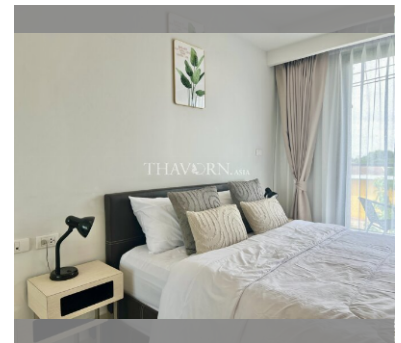

Condo for sale studio 25 m² in Laguna Beach Resort 2, Pattaya

Welcome to your dream studio apartment in the heart of Pattaya! Nestled in the vibrant Jomtien district, this charming 25 m² studio in the Laguna Beach Resort 2 is the perfect blend of comfort and convenience. Priced at 1,390,000, this fully furnished gem is situated on the 3rd floor of an 8-story building, offering a cozy and modern living space that's ready for you to move in. Whether you're looking for a holiday getaway or a smart investment, this property is ideal, especially with its foreign ownership quota. Imagine waking up to the serene ambiance of Laguna Beach Resort 2, a community known for its lush surroundings and top-notch amenities. Don't miss out on this fantastic opportunity to own a piece of paradise in Pattaya. Make th...

฿ 1,390,000

UNIT PARAMETERS:

UID	FS-240348
quota	foreign quota
type	studio
size	25m²
floor	3
view	city view
quality	not chosen
transfer cost	
transfer fee payer	On buyer
additional cost	

PROJECT PARAMETERS:

district	Jomtien
buildings	4
floors	8
built in	2016

FACILITIES:

General information: resort, meters to beach: 700, minutes to beach: 10, underground parking.

Swimming pool: swimming pool, kids pool, water slides, waterfall, jacuzzi, pool bar .

Chill zone: chill zone, garden.

Health zone: gym, sauna, massage.

Other: reception, lobby, clubhouse, kids playgarden, CCTV, security, minimart, laundry.