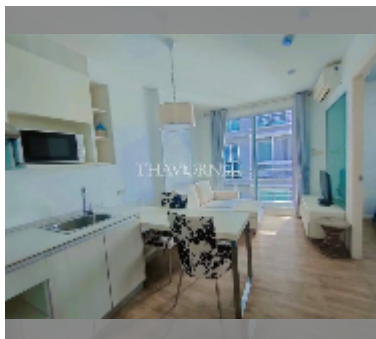

Condo for sale 1 bedroom 28.87 m² in Neo Sea View, Pattaya

฿ 1,690,000

UNIT PARAMETERS:

UID	FS-240347
quota	foreign quota
type	1 bedroom
size	28.87m²
floor	3
view	city view

PROJECT PARAMETERS:

district	Na Jomtien
buildings	4
floors	8
built in	2014

FACILITIES:

General information: boutique, meters to beach: 50, minutes to beach: 1, shuttle bus, covered parking.

Swimming pool: rooftop pool, sunbathing area.

Health zone: gym.

Other: reception, CCTV, security, room service.