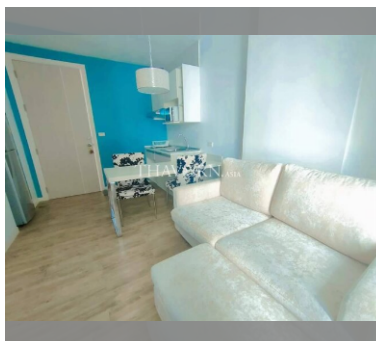

Condo for sale 1 bedroom 28.87 m² in Neo Sea View, Pattaya

฿ 1,690,000

UNIT PARAMETERS:

UID	FS-240347
quota	foreign quota
type	1 bedroom
size	28.87m²
floor	3
view	city view
quality	not chosen
transfer fee payer	Seller 50/ Buyer 50

PROJECT PARAMETERS:

district	Na Jomtien
buildings	4
floors	8
built in	2014

FACILITIES:

General information: boutique, meters to beach: 50, minutes to beach: 1, shuttle bus, covered parking.

Swimming pool: rooftop pool, sunbathing area.

Health zone: gym.

Other: reception, CCTV, security, room service.