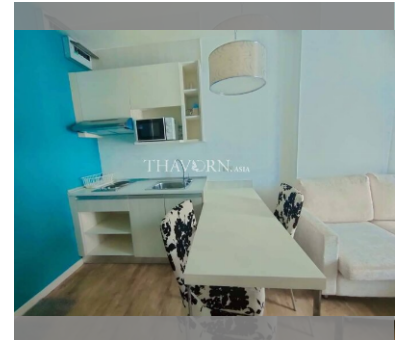

Condo for sale 1 bedroom 28.87 m² in Neo Sea View, Pattaya

฿ 1,690,000

UNIT PARAMETERS:

UID	FS-240347
quota	foreign quota
type	1 bedroom
size	28.87m²
floor	3
view	city view
quality	not chosen
transfer fee payer	Seller 50/ Buyer 50

PROJECT PARAMETERS:

district	Na Jomtien
buildings	4
floors	8
built in	2014

FACILITIES:

General information: boutique, meters to beach: 50, minutes to beach: 1, shuttle bus, covered parking.

Swimming pool: rooftop pool, sunbathing area.

Health zone: gym.

Other: reception, CCTV, security, room service.