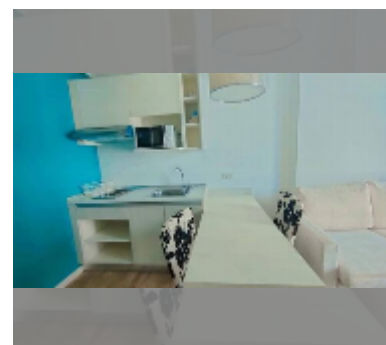

Condo for sale 1 bedroom 28.87 m² in Neo Sea View, Pattaya

฿ 1,690,000

UNIT PARAMETERS:

UID	FS-240347
quota	foreign quota
type	1 bedroom
size	28.87m²
floor	3
view	city view

PROJECT PARAMETERS:

district	Na Jomtien
buildings	4
floors	8
built in	2014

FACILITIES:

General information: boutique, meters to beach: 50, minutes to beach: 1, shuttle bus, covered parking.

Swimming pool: rooftop pool, sunbathing area.

Health zone: gym.

Other: reception, CCTV, security, room service.