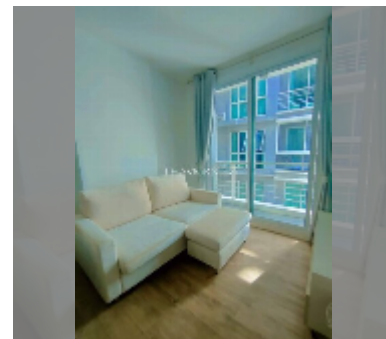

Condo for sale 1 bedroom 28.87 m² in Neo Sea View, Pattaya

฿ 1,690,000

UNIT PARAMETERS:

UID	FS-240347
quota	foreign quota
type	1 bedroom
size	28.87m²
floor	3
view	city view

PROJECT PARAMETERS:

district	Na Jomtien
buildings	4
floors	8
built in	2014

FACILITIES:

General information: boutique, meters to beach: 50, minutes to beach: 1, shuttle bus, covered parking.

Swimming pool: rooftop pool, sunbathing area.

Health zone: gym.

Other: reception, CCTV, security, room service.