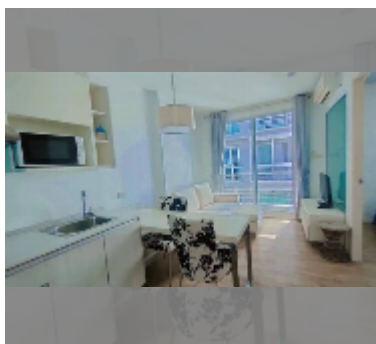

Condo for sale 1 bedroom 28.87 m² in Neo Sea View, Pattaya

฿ 1,690,000

UNIT PARAMETERS:

UID	FS-240347
quota	foreign quota
type	1 bedroom
size	28.87m²
floor	3
view	city view

PROJECT PARAMETERS:

district	Na Jomtien
buildings	4
floors	8
built in	2014

FACILITIES:

General information: boutique, meters to beach: 50, minutes to beach: 1, shuttle bus, covered parking.

Swimming pool: rooftop pool, sunbathing area.

Health zone: gym.

Other: reception, CCTV, security, room service.