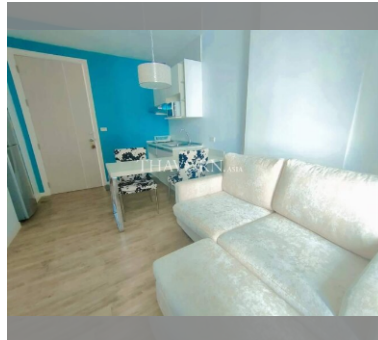

Condo for sale 1 bedroom 28.87 m² in Neo Sea View, Pattaya

฿ 1,690,000

UNIT PARAMETERS:

UID	FS-240347
quota	foreign quota
type	1 bedroom
size	28.87m²
floor	3
view	city view
quality	not chosen
transfer fee payer	Seller 50/ Buyer 50

PROJECT PARAMETERS:

district	Na Jomtien
buildings	4
floors	8
built in	2014

FACILITIES:

General information: boutique, meters to beach: 50, minutes to beach: 1, shuttle bus, covered parking.

Swimming pool: rooftop pool, sunbathing area.

Health zone: gym.

Other: reception, CCTV, security, room service.