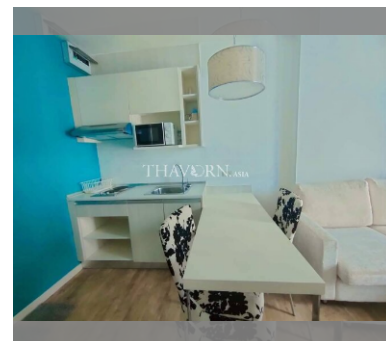

Condo for sale 1 bedroom 28.87 m² in Neo Sea View, Pattaya

฿ 1,690,000

UNIT PARAMETERS:

UID	FS-240347
quota	foreign quota
type	1 bedroom
size	28.87m²
floor	3
view	city view
quality	not chosen
transfer fee payer	Seller 50/ Buyer 50

PROJECT PARAMETERS:

district	Na Jomtien
buildings	4
floors	8
built in	2014

FACILITIES:

General information: boutique, meters to beach: 50, minutes to beach: 1, shuttle bus, covered parking.

Swimming pool: rooftop pool, sunbathing area.

Health zone: gym.

Other: reception, CCTV, security, room service.