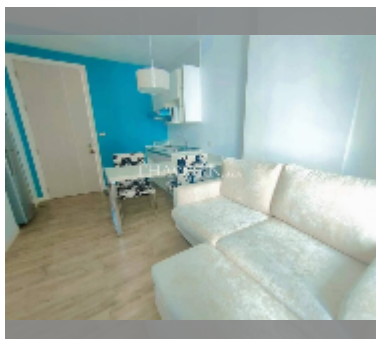

Condo for sale 1 bedroom 28.87 m² in Neo Sea View, Pattaya

฿ 1,690,000

UNIT PARAMETERS:

UID	FS-240347
quota	foreign quota
type	1 bedroom
size	28.87m²
floor	3
view	city view

PROJECT PARAMETERS:

district	Na Jomtien
buildings	4
floors	8
built in	2014

FACILITIES:

General information: boutique, meters to beach: 50, minutes to beach: 1, shuttle bus, covered parking.

Swimming pool: rooftop pool, sunbathing area.

Health zone: gym.

Other: reception, CCTV, security, room service.