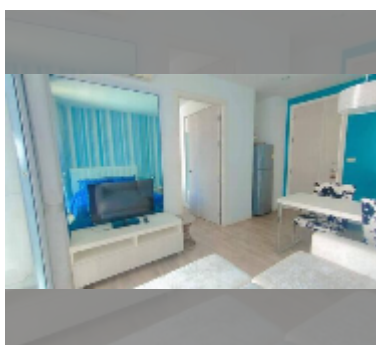

Condo for sale 1 bedroom 28.87 m² in Neo Sea View, Pattaya

฿ 1,690,000

UNIT PARAMETERS:

UID	FS-240347
quota	foreign quota
type	1 bedroom
size	28.87m²
floor	3
view	city view

PROJECT PARAMETERS:

district	Na Jomtien
buildings	4
floors	8
built in	2014

FACILITIES:

General information: boutique, meters to beach: 50, minutes to beach: 1, shuttle bus, covered parking.

Swimming pool: rooftop pool, sunbathing area.

Health zone: gym.

Other: reception, CCTV, security, room service.