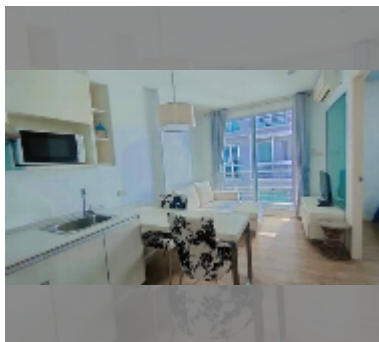

Condo for sale 1 bedroom 28.87 m² in Neo Sea View, Pattaya

฿ 1,690,000

UNIT PARAMETERS:

UID	FS-240347
quota	foreign quota
type	1 bedroom
size	28.87m ²
floor	3
view	city view

PROJECT PARAMETERS:

district	Na Jomtien
buildings	4
floors	8
built in	2014

FACILITIES:

General information: boutique, meters to beach: 50, minutes to beach: 1, shuttle bus, covered parking.

Swimming pool: rooftop pool, sunbathing area.

Health zone: gym.

Other: reception, CCTV, security, room service.