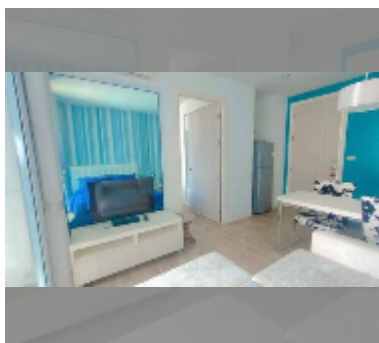

Condo for sale 1 bedroom 28.87 m² in Neo Sea View, Pattaya

฿ 1,690,000

UNIT PARAMETERS:

UID	FS-240347
quota	foreign quota
type	1 bedroom
size	28.87m ²
floor	3
view	city view

PROJECT PARAMETERS:

district	Na Jomtien
buildings	4
floors	8
built in	2014

FACILITIES:

General information: boutique, meters to beach: 50, minutes to beach: 1, shuttle bus, covered parking.

Swimming pool: rooftop pool, sunbathing area.

Health zone: gym.

Other: reception, CCTV, security, room service.