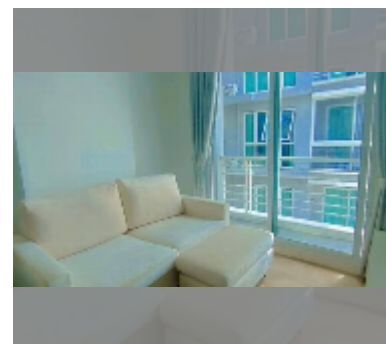

Condo for sale 1 bedroom 28.87 m² in Neo Sea View, Pattaya

฿ 1,690,000

UNIT PARAMETERS:

UID	FS-240347
quota	foreign quota
type	1 bedroom
size	28.87m²
floor	3
view	city view

PROJECT PARAMETERS:

district	Na Jomtien
buildings	4
floors	8
built in	2014

FACILITIES:

General information: boutique, meters to beach: 50, minutes to beach: 1, shuttle bus, covered parking.

Swimming pool: rooftop pool, sunbathing area.

Health zone: gym.

Other: reception, CCTV, security, room service.