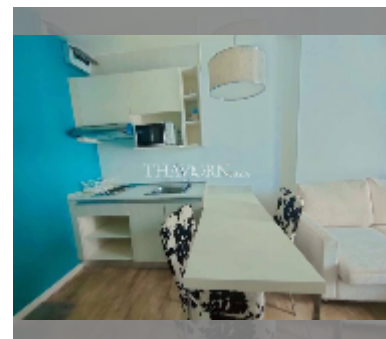

Condo for sale 1 bedroom 28.87 m² in Neo Sea View, Pattaya

฿ 1,690,000

UNIT PARAMETERS:

UID	FS-240347
quota	foreign quota
type	1 bedroom
size	28.87m²
floor	3
view	city view

PROJECT PARAMETERS:

district	Na Jomtien
buildings	4
floors	8
built in	2014

FACILITIES:

General information: boutique, meters to beach: 50, minutes to beach: 1, shuttle bus, covered parking.

Swimming pool: rooftop pool, sunbathing area.

Health zone: gym.

Other: reception, CCTV, security, room service.