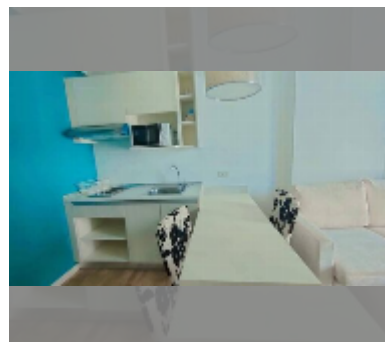

Condo for sale 1 bedroom 28.87 m² in Neo Sea View, Pattaya

฿ 1,690,000

UNIT PARAMETERS:

UID	FS-240347
quota	foreign quota
type	1 bedroom
size	28.87m ²
floor	3
view	city view

PROJECT PARAMETERS:

district	Na Jomtien
buildings	4
floors	8
built in	2014

FACILITIES:

General information: boutique, meters to beach: 50, minutes to beach: 1, shuttle bus, covered parking.

Swimming pool: rooftop pool, sunbathing area.

Health zone: gym.

Other: reception, CCTV, security, room service.