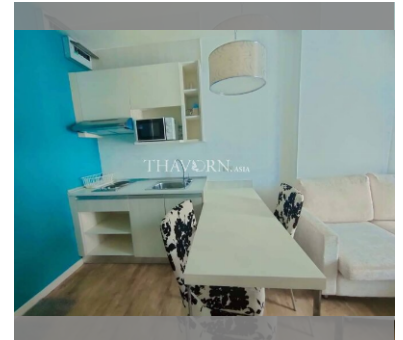

Condo for sale 1 bedroom 28.87 m² in Neo Sea View, Pattaya

฿ 1,690,000

UNIT PARAMETERS:

UID	FS-240347
quota	foreign quota
type	1 bedroom
size	28.87m²
floor	3
view	city view
quality	not chosen
transfer fee payer	Seller 50/ Buyer 50

PROJECT PARAMETERS:

district	Na Jomtien
buildings	4
floors	8
built in	2014

FACILITIES:

General information: boutique, meters to beach: 50, minutes to beach: 1, shuttle bus, covered parking.

Swimming pool: rooftop pool, sunbathing area.

Health zone: gym.

Other: reception, CCTV, security, room service.