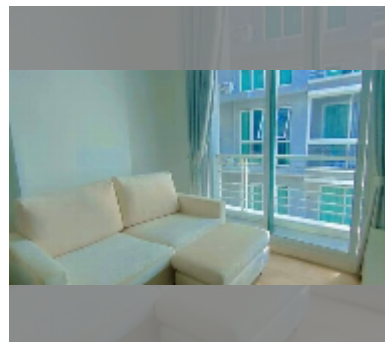

Condo for sale 1 bedroom 28.87 m² in Neo Sea View, Pattaya

฿ 1,690,000

UNIT PARAMETERS:

UID	FS-240347
quota	foreign quota
type	1 bedroom
size	28.87m ²
floor	3
view	city view

PROJECT PARAMETERS:

district	Na Jomtien
buildings	4
floors	8
built in	2014

FACILITIES:

General information: boutique, meters to beach: 50, minutes to beach: 1, shuttle bus, covered parking.

Swimming pool: rooftop pool, sunbathing area.

Health zone: gym.

Other: reception, CCTV, security, room service.