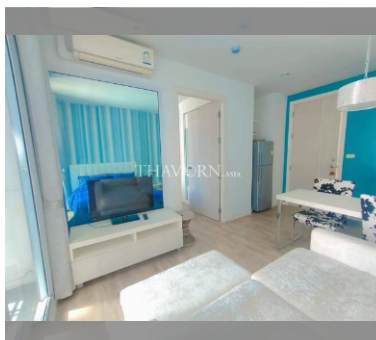

Condo for sale 1 bedroom 28.87 m² in Neo Sea View, Pattaya

฿ 1,690,000

UNIT PARAMETERS:

UID	FS-240347
quota	foreign quota
type	1 bedroom
size	28.87m ²
floor	3
view	city view
quality	not chosen
transfer fee payer	Seller 50/ Buyer 50

PROJECT PARAMETERS:

district	Na Jomtien
buildings	4
floors	8
built in	2014

FACILITIES:

General information: boutique, meters to beach: 50, minutes to beach: 1, shuttle bus, covered parking.

Swimming pool: rooftop pool, sunbathing area.

Health zone: gym.

Other: reception, CCTV, security, room service.

details