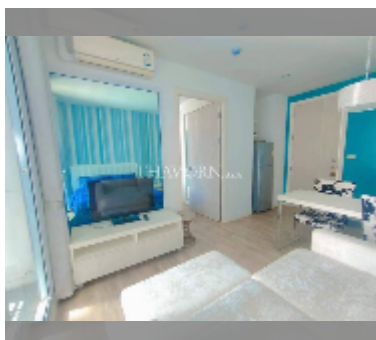

Condo for sale 1 bedroom 28.87 m² in Neo Sea View, Pattaya

฿ 1,690,000

UNIT PARAMETERS:

UID	FS-240347
quota	foreign quota
type	1 bedroom
size	28.87m²
floor	3
view	city view

PROJECT PARAMETERS:

district	Na Jomtien
buildings	4
floors	8
built in	2014

FACILITIES:

General information: boutique, meters to beach: 50, minutes to beach: 1, shuttle bus, covered parking.

Swimming pool: rooftop pool, sunbathing area.

Health zone: gym.

Other: reception, CCTV, security, room service.