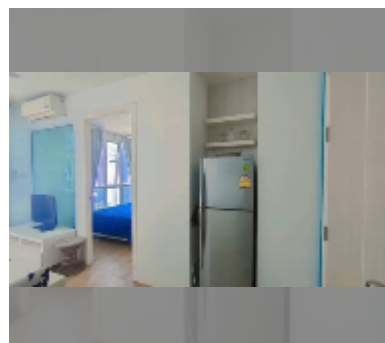

Condo for sale 1 bedroom 28.87 m² in Neo Sea View, Pattaya

฿ 1,690,000

UNIT PARAMETERS:

UID	FS-240347
quota	foreign quota
type	1 bedroom
size	28.87m ²
floor	3
view	city view

PROJECT PARAMETERS:

district	Na Jomtien
buildings	4
floors	8
built in	2014

FACILITIES:

General information: boutique, meters to beach: 50, minutes to beach: 1, shuttle bus, covered parking.

Swimming pool: rooftop pool, sunbathing area.

Health zone: gym.

Other: reception, CCTV, security, room service.