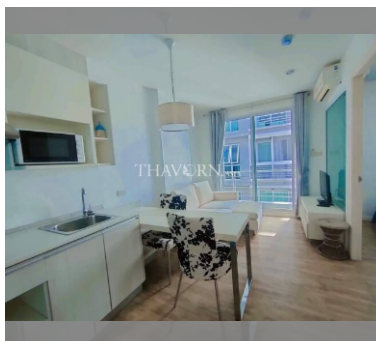

Condo for sale 1 bedroom 28.87 m² in Neo Sea View, Pattaya

฿ 1,690,000

UNIT PARAMETERS:

UID	FS-240347
quota	foreign quota
type	1 bedroom
size	28.87m ²
floor	3
view	city view
quality	not chosen
transfer fee payer	Seller 50/ Buyer 50

PROJECT PARAMETERS:

district	Na Jomtien
buildings	4
floors	8
built in	2014

FACILITIES:

General information: boutique, meters to beach: 50, minutes to beach: 1, shuttle bus, covered parking.

Swimming pool: rooftop pool, sunbathing area.

Health zone: gym.

Other: reception, CCTV, security, room service.

details