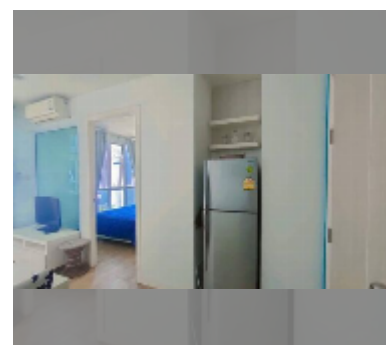

Condo for sale 1 bedroom 28.87 m² in Neo Sea View, Pattaya

฿ 1,690,000

UNIT PARAMETERS:

UID	FS-240347
quota	foreign quota
type	1 bedroom
size	28.87m²
floor	3
view	city view

PROJECT PARAMETERS:

district	Na Jomtien
buildings	4
floors	8
built in	2014

FACILITIES:

General information: boutique, meters to beach: 50, minutes to beach: 1, shuttle bus, covered parking.

Swimming pool: rooftop pool, sunbathing area.

Health zone: gym.

Other: reception, CCTV, security, room service.