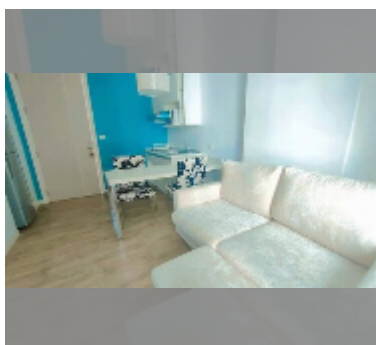

Condo for sale 1 bedroom 28.87 m² in Neo Sea View, Pattaya

฿ 1,690,000

UNIT PARAMETERS:

UID	FS-240347
quota	foreign quota
type	1 bedroom
size	28.87m²
floor	3
view	city view

PROJECT PARAMETERS:

district	Na Jomtien
buildings	4
floors	8
built in	2014

FACILITIES:

General information: boutique, meters to beach: 50, minutes to beach: 1, shuttle bus, covered parking.

Swimming pool: rooftop pool, sunbathing area.

Health zone: gym.

Other: reception, CCTV, security, room service.