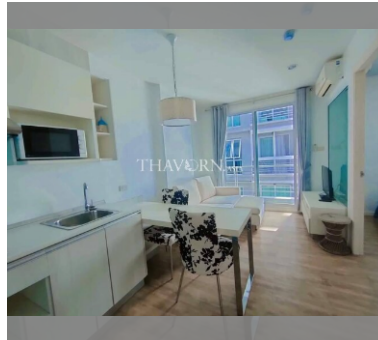

Condo for sale 1 bedroom 28.87 m² in Neo Sea View, Pattaya

฿ 1,690,000

UNIT PARAMETERS:

UID	FS-240347
quota	foreign quota
type	1 bedroom
size	28.87m²
floor	3
view	city view
quality	not chosen
transfer fee payer	Seller 50/ Buyer 50

PROJECT PARAMETERS:

district	Na Jomtien
buildings	4
floors	8
built in	2014

FACILITIES:

General information: boutique, meters to beach: 50, minutes to beach: 1, shuttle bus, covered parking.

Swimming pool: rooftop pool, sunbathing area.

Health zone: gym.

Other: reception, CCTV, security, room service.