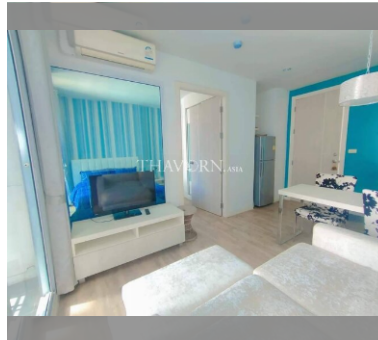

Condo for sale 1 bedroom 28.87 m² in Neo Sea View, Pattaya

฿ 1,690,000

UNIT PARAMETERS:

UID	FS-240347
quota	foreign quota
type	1 bedroom
size	28.87m ²
floor	3
view	city view
quality	not chosen
transfer fee payer	Seller 50/ Buyer 50

PROJECT PARAMETERS:

district	Na Jomtien
buildings	4
floors	8
built in	2014

FACILITIES:

General information: boutique, meters to beach: 50, minutes to beach: 1, shuttle bus, covered parking.

Swimming pool: rooftop pool, sunbathing area.

Health zone: gym.

Other: reception, CCTV, security, room service.

details