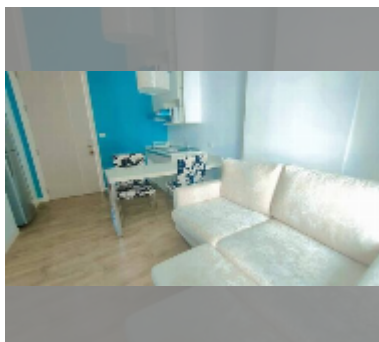

Condo for sale 1 bedroom 28.87 m² in Neo Sea View, Pattaya

฿ 1,690,000

UNIT PARAMETERS:

UID	FS-240347
quota	foreign quota
type	1 bedroom
size	28.87m ²
floor	3
view	city view

PROJECT PARAMETERS:

district	Na Jomtien
buildings	4
floors	8
built in	2014

FACILITIES:

General information: boutique, meters to beach: 50, minutes to beach: 1, shuttle bus, covered parking.

Swimming pool: rooftop pool, sunbathing area.

Health zone: gym.

Other: reception, CCTV, security, room service.