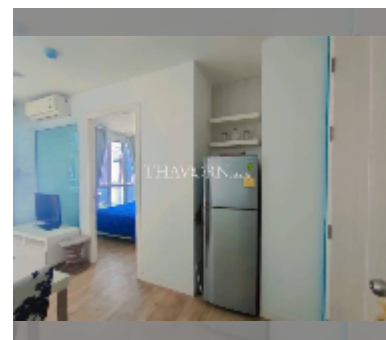

Condo for sale 1 bedroom 28.87 m² in Neo Sea View, Pattaya

฿ 1,690,000

UNIT PARAMETERS:

UID	FS-240347
quota	foreign quota
type	1 bedroom
size	28.87m²
floor	3
view	city view

PROJECT PARAMETERS:

district	Na Jomtien
buildings	4
floors	8
built in	2014

FACILITIES:

General information: boutique, meters to beach: 50, minutes to beach: 1, shuttle bus, covered parking.

Swimming pool: rooftop pool, sunbathing area.

Health zone: gym.

Other: reception, CCTV, security, room service.