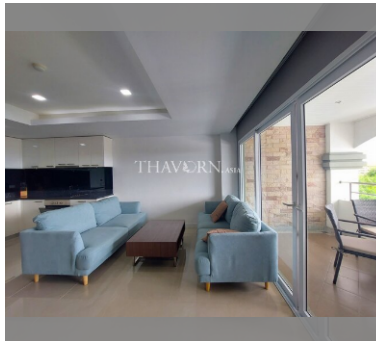

Condo for sale 2 bedroom 76.49 m², Little Norway Condominium, Pratumnak soi 5, Pattaya

Discover your dream home in the heart of Pattaya! Nestled in the sought-after Pratumnak area, this charming 2-bedroom flat offers a perfect blend of comfort and convenience. Spanning a generous 76.49 m², this fully furnished gem is ready for you to move in and start living your best life. Located on the 3rd floor, the apartment boasts a cozy yet spacious layout, ideal for both relaxation and entertaining. The full furnishings add a touch of elegance and ensure you have everything you need from day one. Priced at an attractive 3,950,000 and available under a foreign quota, this property is a fantastic investment for expatriates looking to settle in one of Pattaya's most desirable neighborhoods. Don't miss out on this opportunity to own a ...

฿ 3,950,000

UNIT PARAMETERS:

UID	FS-240344
quota	foreign quota
type	2 bedroom
size	76.49m²
floor	3
view	city view
quality	excellent
equipment	furniture
online viewing	on
transfer cost	
transfer fee payer	50/50
additional cost	

PROJECT PARAMETERS:

FACILITIES:

General information: lowrise.