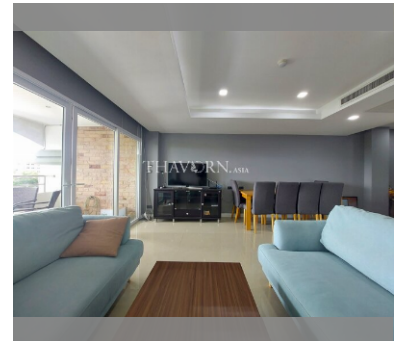

Condo for sale 2 bedroom 76.49 m², Little Norway Condominium, Pratumnak soi 5, Pattaya

Discover your dream home in the heart of Pattaya! Nestled in the sought-after Pratumnak area, this charming 2-bedroom flat offers a perfect blend of comfort and convenience. Spanning a generous 76.49 m², this fully furnished gem is ready for you to move in and start living your best life. Located on the 3rd floor, the apartment boasts a cozy yet spacious layout, ideal for both relaxation and entertaining. The full furnishings add a touch of elegance and ensure you have everything you need from day one. Priced at an attractive 3,950,000 and available under a foreign quota, this property is a fantastic investment for expatriates looking to settle in one of Pattaya's most desirable neighborhoods. Don't miss out on this opportunity to own a ...

฿ 3,950,000

UNIT PARAMETERS:

UID	FS-240344
quota	foreign quota
type	2 bedroom
size	76.49m²
floor	3
view	city view
quality	excellent
equipment	furniture
online viewing	on
transfer cost	
transfer fee payer	50/50
additional cost	

PROJECT PARAMETERS:

FACILITIES:

General information: lowrise.