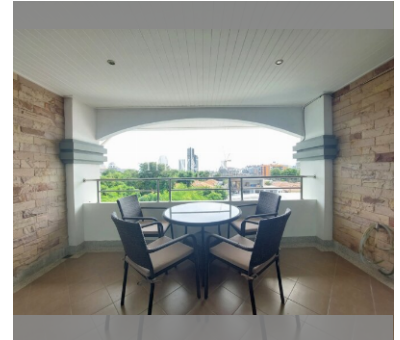

Condo for sale 2 bedroom 76.49 m², Little Norway Condominium, Pratumnak soi 5, Pattaya

Discover your dream home in the heart of Pattaya! Nestled in the sought-after Pratumnak area, this charming 2-bedroom flat offers a perfect blend of comfort and convenience. Spanning a generous 76.49 m², this fully furnished gem is ready for you to move in and start living your best life. Located on the 3rd floor, the apartment boasts a cozy yet spacious layout, ideal for both relaxation and entertaining. The full furnishings add a touch of elegance and ensure you have everything you need from day one. Priced at an attractive 3,950,000 and available under a foreign quota, this property is a fantastic investment for expatriates looking to settle in one of Pattaya's most desirable neighborhoods. Don't miss out on this opportunity to own a ...

฿ 3,950,000

UNIT PARAMETERS:

UID	FS-240344
quota	foreign quota
type	2 bedroom
size	76.49m²
floor	3
view	city view
quality	excellent
equipment	furniture
online viewing	on
transfer cost	
transfer fee payer	50/50
additional cost	

PROJECT PARAMETERS:

FACILITIES:

General information: lowrise.