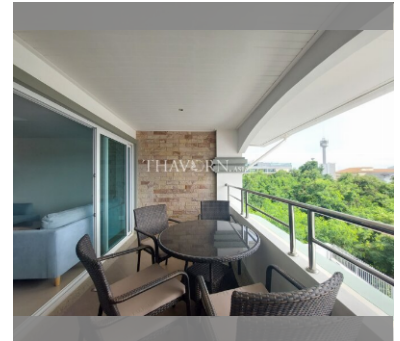

Condo for sale 2 bedroom 76.49 m², Little Norway Condominium, Pratumnak soi 5, Pattaya

Discover your dream home in the heart of Pattaya! Nestled in the sought-after Pratumnak area, this charming 2-bedroom flat offers a perfect blend of comfort and convenience. Spanning a generous 76.49 m², this fully furnished gem is ready for you to move in and start living your best life. Located on the 3rd floor, the apartment boasts a cozy yet spacious layout, ideal for both relaxation and entertaining. The full furnishings add a touch of elegance and ensure you have everything you need from day one. Priced at an attractive 3,950,000 and available under a foreign quota, this property is a fantastic investment for expatriates looking to settle in one of Pattaya's most desirable neighborhoods. Don't miss out on this opportunity to own a ...

฿ 3,950,000

UNIT PARAMETERS:

UID	FS-240344
quota	foreign quota
type	2 bedroom
size	76.49m²
floor	3
view	city view
quality	excellent
equipment	furniture
online viewing	on
transfer cost	
transfer fee payer	50/50
additional cost	

PROJECT PARAMETERS:

FACILITIES:

General information: lowrise.