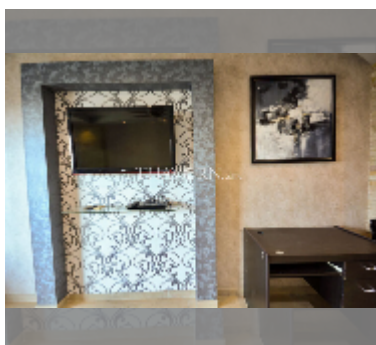

Condo for sale studio 48 m² in View Talay 5, Pattaya

฿ 2,690,000

UNIT PARAMETERS:

UID	FS-240343
quota	company ownership
type	studio
size	48m²
floor	7
view	garden view

PROJECT PARAMETERS:

district	Thappraya
buildings	2
floors	22
built in	2007
maintenance	฿ 11,520/year

FACILITIES:

General information: highrise, meters to beach: 150, minutes to beach: 3, open parking, covered parking.

Swimming pool: swimming pool.

Other: reception, CCTV, security, minimart, laundry, room service.