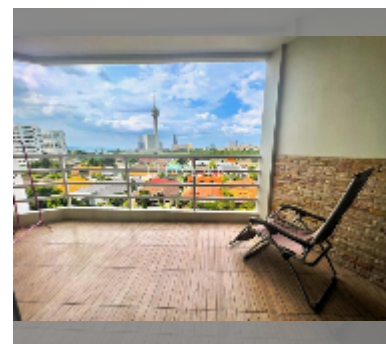

Condo for sale studio 48 m² in View Talay 5, Pattaya

฿ 2,690,000

UNIT PARAMETERS:

UID	FS-240343
quota	company ownership
type	studio
size	48m²
floor	7
view	garden view

PROJECT PARAMETERS:

district	Thappraya
buildings	2
floors	22
built in	2007
maintenance	฿ 11,520/year

FACILITIES:

General information: highrise, meters to beach: 150, minutes to beach: 3, open parking, covered parking.

Swimming pool: swimming pool.

Other: reception, CCTV, security, minimart, laundry, room service.