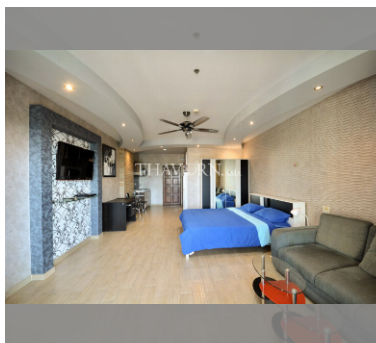

Condo for sale studio 48 m² in View Talay 5, Pattaya

฿ 2,690,000

UNIT PARAMETERS:

UID	FS-240343
quota	thai quota
type	studio
size	48m²
floor	7
view	garden view
quality	not chosen
transfer fee payer	Company

PROJECT PARAMETERS:

district	Thappraya
buildings	2
floors	22
built in	2007
maintenance	฿ 11,520/year

FACILITIES:

General information: highrise, meters to beach: 150, minutes to beach: 3, open parking, covered parking.

Swimming pool: swimming pool.

Other: reception, CCTV, security, minimart, laundry, room service.