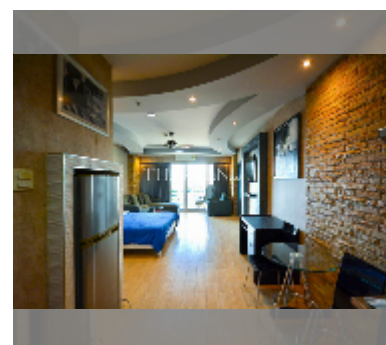

Condo for sale studio 48 m² in View Talay 5, Pattaya

฿ 2,690,000

UNIT PARAMETERS:

UID	FS-240343
quota	company ownership
type	studio
size	48m²
floor	7
view	garden view

PROJECT PARAMETERS:

district	Thappraya
buildings	2
floors	22
built in	2007
maintenance	฿ 11,520/year

FACILITIES:

General information: highrise, meters to beach: 150, minutes to beach: 3, open parking, covered parking.

Swimming pool: swimming pool.

Other: reception, CCTV, security, minimart, laundry, room service.