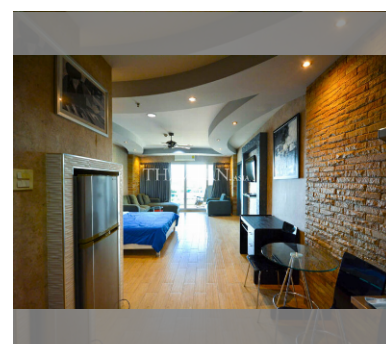

Condo for sale studio 48 m² in View Talay 5, Pattaya

฿ 2,690,000

UNIT PARAMETERS:

UID	FS-240343
quota	thai quota
type	studio
size	48m²
floor	7
view	garden view
quality	not chosen
transfer fee payer	Company

PROJECT PARAMETERS:

district	Thappraya
buildings	2
floors	22
built in	2007
maintenance	฿ 11,520/year

FACILITIES:

General information: highrise, meters to beach: 150, minutes to beach: 3, open parking, covered parking.

Swimming pool: swimming pool.

Other: reception, CCTV, security, minimart, laundry, room service.