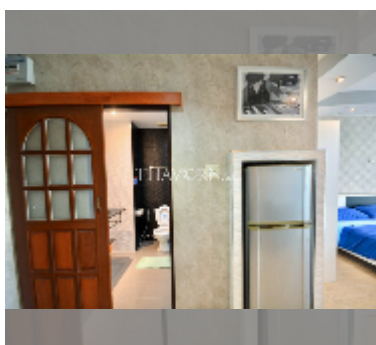

Condo for sale studio 48 m² in View Talay 5, Pattaya

฿ 2,690,000

UNIT PARAMETERS:

UID	FS-240343
quota	company ownership
type	studio
size	48m²
floor	7
view	garden view

PROJECT PARAMETERS:

district	Thappraya
buildings	2
floors	22
built in	2007
maintenance	฿ 11,520/year

FACILITIES:

General information: highrise, meters to beach: 150, minutes to beach: 3, open parking, covered parking.

Swimming pool: swimming pool.

Other: reception, CCTV, security, minimart, laundry, room service.