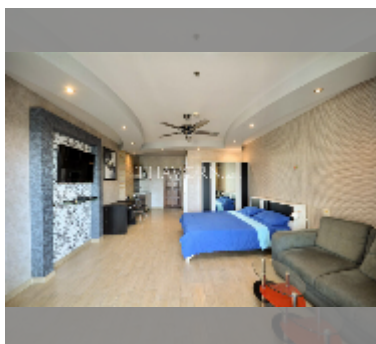

Condo for sale studio 48 m² in View Talay 5, Pattaya

฿ 2,690,000

UNIT PARAMETERS:

UID	FS-240343
quota	company ownership
type	studio
size	48m²
floor	7
view	garden view

PROJECT PARAMETERS:

district	Thappraya
buildings	2
floors	22
built in	2007
maintenance	฿ 11,520/year

FACILITIES:

General information: highrise, meters to beach: 150, minutes to beach: 3, open parking, covered parking.

Swimming pool: swimming pool.

Other: reception, CCTV, security, minimart, laundry, room service.