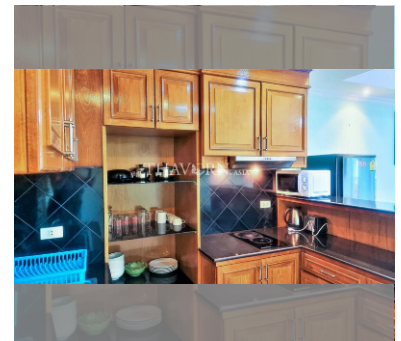

Condo for sale 1 bedroom 74 m² in View Talay 2, Pattaya

฿ 2,950,000

UNIT PARAMETERS:

UID	FS-240342
quota	company ownership
type	1 bedroom
size	74m²
floor	7
view	partial sea view
quality	not chosen
transfer fee payer	Company

PROJECT PARAMETERS:

district	Jomtien
buildings	2
built in	2002

FACILITIES:

General information: highrise, open parking, covered parking.

Swimming pool: swimming pool, kids pool.

Other: lobby, CCTV, security, minimart, laundry, room service.