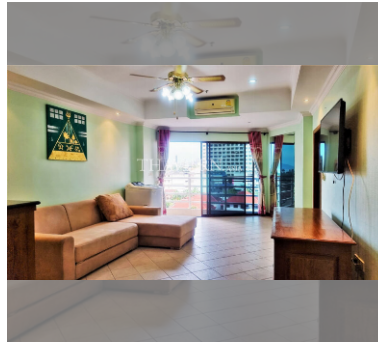

Condo for sale 1 bedroom 74 m² in View Talay 2, Pattaya

฿ 2,950,000

UNIT PARAMETERS:

UID	FS-240342
quota	company ownership
type	1 bedroom
size	74m²
floor	7
view	partial sea view
quality	not chosen
transfer fee payer	Company

PROJECT PARAMETERS:

district	Jomtien
buildings	2
built in	2002

FACILITIES:

General information: highrise, open parking, covered parking.

Swimming pool: swimming pool, kids pool.

Other: lobby, CCTV, security, minimart, laundry, room service.