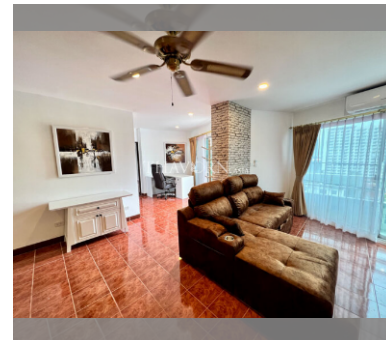

Condo for sale 1 bedroom 86 m² in View Talay 1, Pattaya

฿ 4,400,000

UNIT PARAMETERS:

UID	FS-240340
quota	foreign quota
type	1 bedroom
size	86m²
floor	8
view	sea view
quality	not chosen
transfer fee payer	Seller 50/ Buyer 50

PROJECT PARAMETERS:

district	Pratumnak
buildings	2
floors	15
built in	1997
maintenance	฿ 20,640/year

FACILITIES:

General information: highrise, meters to beach: 600, minutes to beach: 10, open parking.

Swimming pool: swimming pool, kids pool.

Chill zone: garden.

Health zone: massage.

Other: lobby, CCTV, security, minimart, laundry, room service.