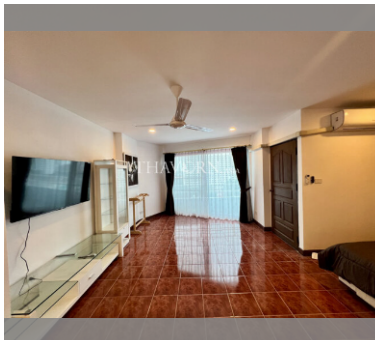

Condo for sale 1 bedroom 86 m² in View Talay 1, Pattaya

฿ 4,400,000

UNIT PARAMETERS:

UID	FS-240340
quota	foreign quota
type	1 bedroom
size	86m²
floor	8
view	sea view
quality	not chosen
transfer fee payer	Seller 50/ Buyer 50

PROJECT PARAMETERS:

district	Pratumnak
buildings	2
floors	15
built in	1997
maintenance	฿ 20,640/year

FACILITIES:

General information: highrise, meters to beach: 600, minutes to beach: 10, open parking.

Swimming pool: swimming pool, kids pool.

Chill zone: garden.

Health zone: massage.

Other: lobby, CCTV, security, minimart, laundry, room service.