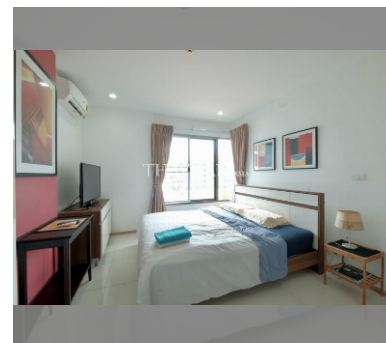

Condo for sale 2 bedroom 75 m² in The Urban, Pattaya

฿ 4,900,000

UNIT PARAMETERS:

UID	FS-240339
quota	thai quota
type	2 bedroom
size	75m²
floor	6
view	pool view
quality	not chosen
transfer fee payer	Seller 50/ Buyer 50

PROJECT PARAMETERS:

district	Central Pattaya
buildings	2
floors	8
built in	2009
maintenance	฿ 36,000/year

FACILITIES:

General information: boutique, meters to

beach: 600, minutes to beach: 10,

underground parking, open parking.

Swimming pool: swimming pool, kids pool, rooftop pool, infinity view.

Chill zone: chill zone, garden.

Health zone: gym, sauna, hamam.

Other: reception, lobby, clubhouse, games room, kids playgarden, CCTV, security.