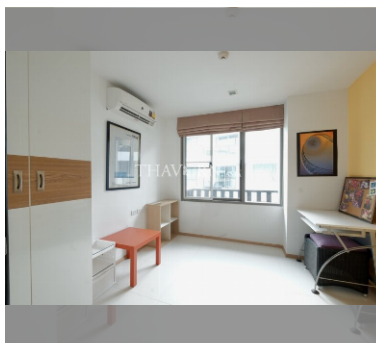

Condo for sale 2 bedroom 75 m² in The Urban, Pattaya

฿ 4,900,000

UNIT PARAMETERS:

UID	FS-240339
quota	thai quota
type	2 bedroom
size	75m ²
floor	6
view	pool view
quality	not chosen
transfer fee payer	Seller 50/ Buyer 50

PROJECT PARAMETERS:

district	Central Pattaya
buildings	2
floors	8
built in	2009
maintenance	฿ 36,000/year

FACILITIES:

General information: boutique, meters to

beach: 600, minutes to beach: 10,

underground parking, open parking.

Swimming pool: swimming pool, kids pool, rooftop pool, infinity view.

Chill zone: chill zone, garden.

Health zone: gym, sauna, hamam.

Other: reception, lobby, clubhouse, games room, kids playgarden, CCTV, security.