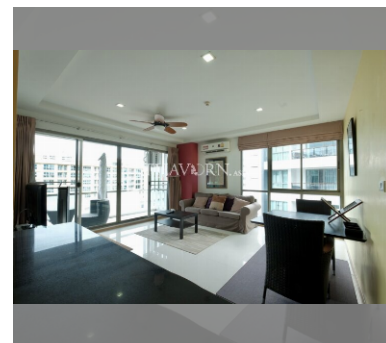

Condo for sale 2 bedroom 75 m² in The Urban, Pattaya

฿ 4,900,000

UNIT PARAMETERS:

UID	FS-240339
quota	thai quota
type	2 bedroom
size	75m²
floor	6
view	pool view
quality	not chosen
transfer fee payer	Seller 50/ Buyer 50

PROJECT PARAMETERS:

district	Central Pattaya
buildings	2
floors	8
built in	2009
maintenance	฿ 36,000/year

FACILITIES:

General information: boutique, meters to

beach: 600, minutes to beach: 10,

underground parking, open parking.

Swimming pool: swimming pool, kids pool, rooftop pool, infinity view.

Chill zone: chill zone, garden.

Health zone: gym, sauna, hamam.

Other: reception, lobby, clubhouse, games room, kids playgarden, CCTV, security.