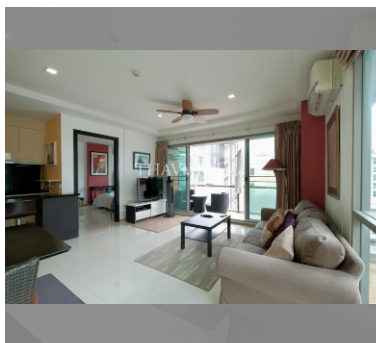

Condo for sale 2 bedroom 75 m² in The Urban, Pattaya

฿ 4,900,000

UNIT PARAMETERS:

UID	FS-240339
quota	thai quota
type	2 bedroom
size	75m ²
floor	6
view	pool view
quality	not chosen
transfer fee payer	Seller 50/ Buyer 50

PROJECT PARAMETERS:

district	Central Pattaya
buildings	2
floors	8
built in	2009
maintenance	฿ 36,000/year

FACILITIES:

General information: boutique, meters to

beach: 600, minutes to beach: 10,

underground parking, open parking.

Swimming pool: swimming pool, kids pool, rooftop pool, infinity view.

Chill zone: chill zone, garden.

Health zone: gym, sauna, hamam.

Other: reception, lobby, clubhouse, games room, kids playgarden, CCTV, security.