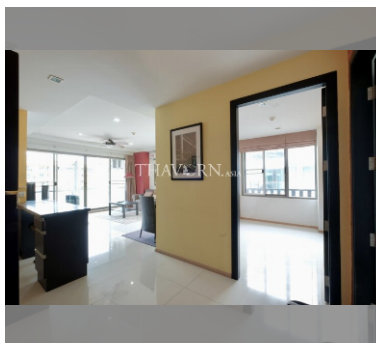

Condo for sale 2 bedroom 75 m² in The Urban, Pattaya

฿ 4,900,000

UNIT PARAMETERS:

UID	FS-240339
quota	thai quota
type	2 bedroom
size	75m ²
floor	6
view	pool view
quality	not chosen
transfer fee payer	Seller 50/ Buyer 50

PROJECT PARAMETERS:

district	Central Pattaya
buildings	2
floors	8
built in	2009
maintenance	฿ 36,000/year

FACILITIES:

General information: boutique, meters to

beach: 600, minutes to beach: 10,

underground parking, open parking.

Swimming pool: swimming pool, kids pool, rooftop pool, infinity view.

Chill zone: chill zone, garden.

Health zone: gym, sauna, hamam.

Other: reception, lobby, clubhouse, games room, kids playgarden, CCTV, security.