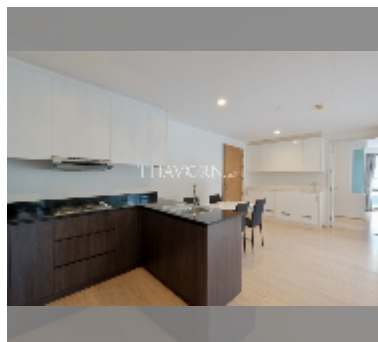

Condo for sale 2 bedroom 87 m² in The Urban, Pattaya

฿ 4,900,000

UNIT PARAMETERS:

UID	FS-240338
quota	thai quota
type	2 bedroom
size	87m ²
floor	3
view	garden view

PROJECT PARAMETERS:

district	Central Pattaya
buildings	2
floors	8
built in	2009
maintenance	฿ 41,760/year

Health zone: gym, sauna, hamam.

Other: reception, lobby, clubhouse, games room, kids playgarden, CCTV, security.

details