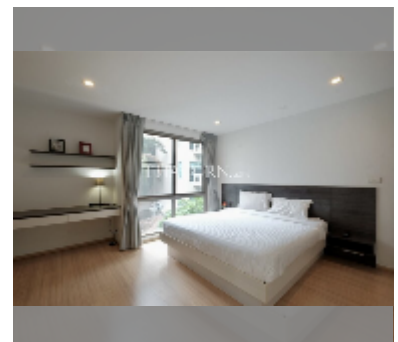

Condo for sale 2 bedroom 87 m² in The Urban, Pattaya

฿ 4,900,000

UNIT PARAMETERS:

UID	FS-240338
quota	thai quota
type	2 bedroom
size	87m²
floor	3
view	garden view

PROJECT PARAMETERS:

district	Central Pattaya
buildings	2
floors	8
built in	2009
maintenance	฿ 41,760/year

FACILITIES:

General information: boutique, meters to

beach: 600, minutes to beach: 10,

underground parking, open parking.

Swimming pool: swimming pool, kids pool, rooftop pool, infinity view.

Chill zone: chill zone, garden.

Health zone: gym, sauna, hamam.

Other: reception, lobby, clubhouse, games room, kids playgarden, CCTV, security.