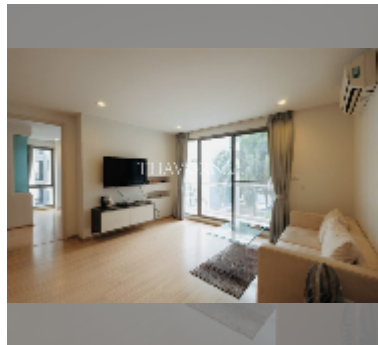

Condo for sale 2 bedroom 87 m² in The Urban, Pattaya

฿ 4,900,000

UNIT PARAMETERS:

UID	FS-240338
quota	thai quota
type	2 bedroom
size	87m ²
floor	3
view	garden view

PROJECT PARAMETERS:

district	Central Pattaya
buildings	2
floors	8
built in	2009
maintenance	฿ 41,760/year

Health zone: gym, sauna, hamam.

Other: reception, lobby, clubhouse, games room, kids playgarden, CCTV, security.

details