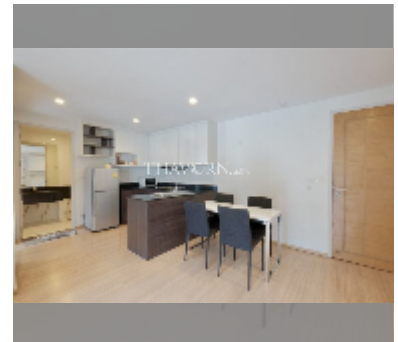

Condo for sale 2 bedroom 87 m² in The Urban, Pattaya

฿ 4,900,000

UNIT PARAMETERS:

UID	FS-240338
quota	thai quota
type	2 bedroom
size	87m ²
floor	3
view	garden view

PROJECT PARAMETERS:

district	Central Pattaya
buildings	2
floors	8
built in	2009
maintenance	฿ 41,760/year

Health zone: gym, sauna, hamam.

Other: reception, lobby, clubhouse, games room, kids playgarden, CCTV, security.

details