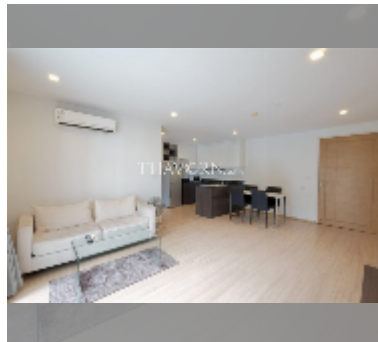

Condo for sale 2 bedroom 87 m² in The Urban, Pattaya

฿ 4,900,000

UNIT PARAMETERS:

UID	FS-240338
quota	thai quota
type	2 bedroom
size	87m ²
floor	3
view	garden view

PROJECT PARAMETERS:

district	Central Pattaya
buildings	2
floors	8
built in	2009
maintenance	฿ 41,760/year

Health zone: gym, sauna, hamam.

Other: reception, lobby, clubhouse, games room, kids playgarden, CCTV, security.

details