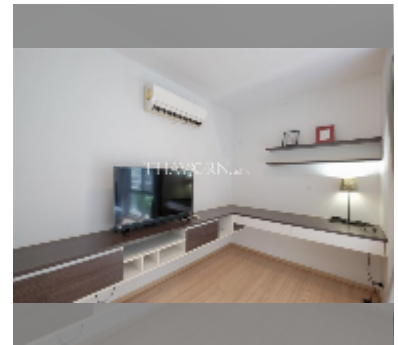

Condo for sale 2 bedroom 87 m² in The Urban, Pattaya

฿ 4,900,000

UNIT PARAMETERS:

UID	FS-240338
quota	thai quota
type	2 bedroom
size	87m ²
floor	3
view	garden view

PROJECT PARAMETERS:

district	Central Pattaya
buildings	2
floors	8
built in	2009
maintenance	฿ 41,760/year

Health zone: gym, sauna, hamam.

Other: reception, lobby, clubhouse, games room, kids playgarden, CCTV, security.

details