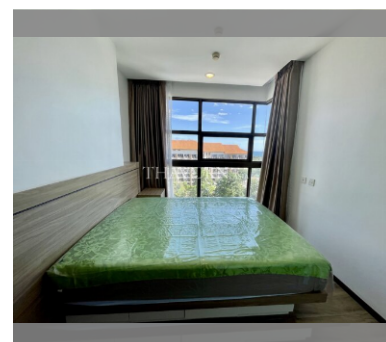

Condo for sale 1 bedroom 36 m² in Treetops Pattaya, Pattaya

฿ 2,470,000

UNIT PARAMETERS:

UID	FS-240336
quota	thai quota
type	1 bedroom
size	36m²
floor	9
view	sea view
quality	not chosen
transfer fee payer	Seller 50 / Buyer 50

PROJECT PARAMETERS:

district	Thappraya
buildings	1
floors	12
built in	2015
maintenance	฿ 17,280/year