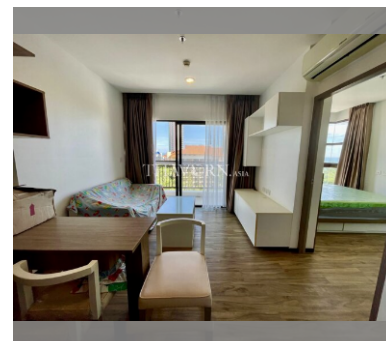

Condo for sale 1 bedroom 36 m² in Treetops Pattaya, Pattaya

฿ 2,550,000

UNIT PARAMETERS:

UID	FS-240336
quota	thai quota
type	1 bedroom
size	36m²
floor	9
view	sea view
quality	not chosen
transfer fee payer	Seller 50 / Buyer 50

PROJECT PARAMETERS:

district	Thappraya
buildings	1
floors	12
built in	2015
maintenance	฿ 17,280/year