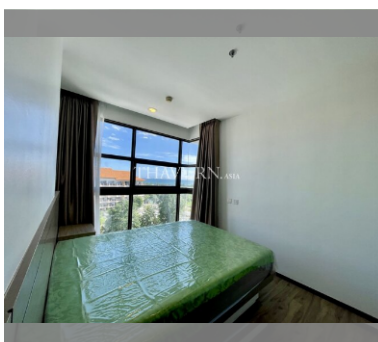

Condo for sale 1 bedroom 36 m² in Treetops Pattaya, Pattaya

฿ 2,470,000

UNIT PARAMETERS:

UID	FS-240336
quota	thai quota
type	1 bedroom
size	36m²
floor	9
view	sea view
quality	not chosen
transfer fee payer	Seller 50 / Buyer 50

PROJECT PARAMETERS:

district	Thappraya
buildings	1
floors	12
built in	2015
maintenance	฿ 17,280/year