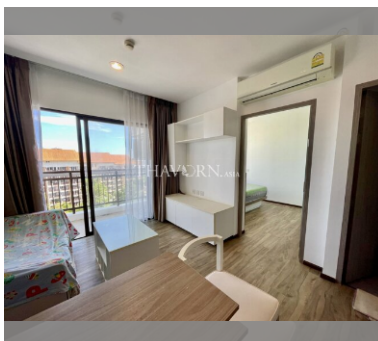

Condo for sale 1 bedroom 36 m² in Treetops Pattaya, Pattaya

฿ 2,470,000

UNIT PARAMETERS:

UID	FS-240336
quota	thai quota
type	1 bedroom
size	36m²
floor	9
view	sea view
quality	not chosen
transfer fee payer	Seller 50 / Buyer 50

PROJECT PARAMETERS:

district	Thappraya
buildings	1
floors	12
built in	2015
maintenance	฿ 17,280/year