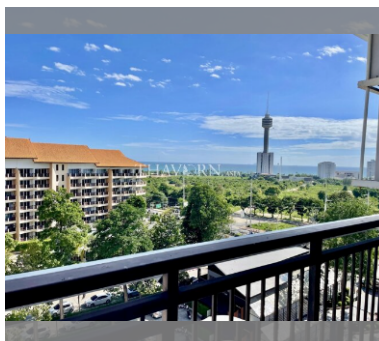

Condo for sale 1 bedroom 36 m² in Treetops Pattaya, Pattaya

฿ 2,550,000

UNIT PARAMETERS:

UID	FS-240336
quota	thai quota
type	1 bedroom
size	36m²
floor	9
view	sea view
quality	not chosen
transfer fee payer	Seller 50 / Buyer 50

PROJECT PARAMETERS:

district	Thappraya
buildings	1
floors	12
built in	2015
maintenance	฿ 17,280/year