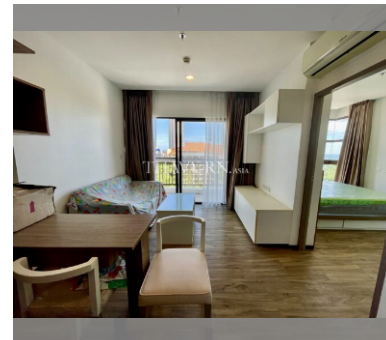

Condo for sale 1 bedroom 36 m² in Treetops Pattaya, Pattaya

฿ 2,470,000

UNIT PARAMETERS:

UID	FS-240336
quota	thai quota
type	1 bedroom
size	36m²
floor	9
view	sea view
quality	not chosen
transfer fee payer	Seller 50 / Buyer 50

PROJECT PARAMETERS:

district	Thappraya
buildings	1
floors	12
built in	2015
maintenance	฿ 17,280/year