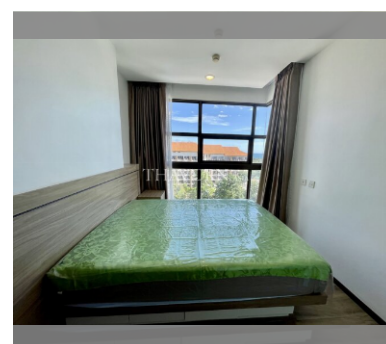

Condo for sale 1 bedroom 36 m² in Treetops Pattaya, Pattaya

฿ 2,550,000

UNIT PARAMETERS:

UID	FS-240336
quota	thai quota
type	1 bedroom
size	36m²
floor	9
view	sea view
quality	not chosen
transfer fee payer	Seller 50 / Buyer 50

PROJECT PARAMETERS:

district	Thappraya
buildings	1
floors	12
built in	2015
maintenance	฿ 17,280/year