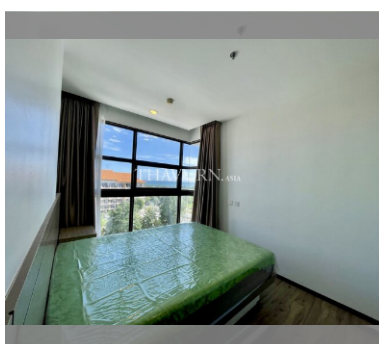

Condo for sale 1 bedroom 36 m² in Treetops Pattaya, Pattaya

฿ 2,550,000

UNIT PARAMETERS:

UID	FS-240336
quota	thai quota
type	1 bedroom
size	36m²
floor	9
view	sea view
quality	not chosen
transfer fee payer	Seller 50 / Buyer 50

PROJECT PARAMETERS:

district	Thappraya
buildings	1
floors	12
built in	2015
maintenance	฿ 17,280/year