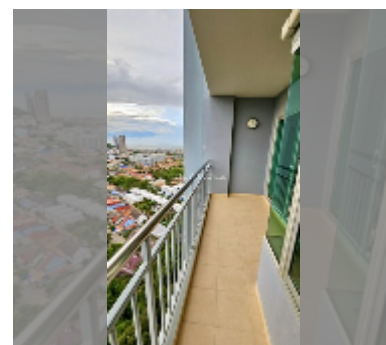

Condo for sale 1 bedroom 45 m² in Supalai Mare, Pattaya

฿ 2,650,000

UNIT PARAMETERS:

UID	FS-240335
quota	thai quota
type	1 bedroom
size	45m²
floor	27
view	sea view

PROJECT PARAMETERS:

district	Thepprasit
buildings	1
floors	35
built in	2016
maintenance	฿ 16,200/year

FACILITIES:

General information: highrise, meters to beach: 600, minutes to beach: 8, open parking, multy-level parking, covered parking.

Swimming pool: swimming pool, kids pool, waterfall.

Chill zone: chill zone, garden.

Health zone: gym.

Other: lobby, CCTV, security, laundry.