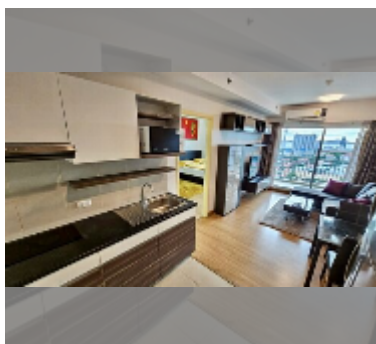

Condo for sale 1 bedroom 45 m² in Supalai Mare, Pattaya

฿ 2,650,000

UNIT PARAMETERS:

UID	FS-240335
quota	thai quota
type	1 bedroom
size	45m²
floor	27
view	sea view

PROJECT PARAMETERS:

district	Thepprasit
buildings	1
floors	35
built in	2016
maintenance	฿ 16,200/year

FACILITIES:

General information: highrise, meters to beach: 600, minutes to beach: 8, open parking, multy-level parking, covered parking.

Swimming pool: swimming pool, kids pool, waterfall.

Chill zone: chill zone, garden.

Health zone: gym.

Other: lobby, CCTV, security, laundry.