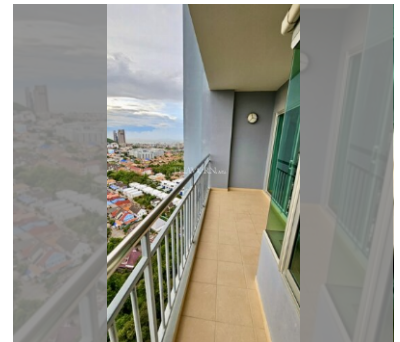

Condo for sale 1 bedroom 45 m² in Supalai Mare, Pattaya

฿ 2,650,000

UNIT PARAMETERS:

UID	FS-240335
quota	thai quota
type	1 bedroom
size	45m²
floor	27
view	sea view
quality	not chosen
transfer fee payer	Seller 50/ Buyer 50

PROJECT PARAMETERS:

district	Theprasit
buildings	1
floors	35
built in	2016
maintenance	฿ 16,200/year

FACILITIES:

General information: highrise, meters to beach: 600, minutes to beach: 8, open parking, multy-level parking, covered parking.

Swimming pool: swimming pool, kids pool, waterfall.

Chill zone: chill zone, garden.

Health zone: gym.

Other: lobby, CCTV, security, laundry.