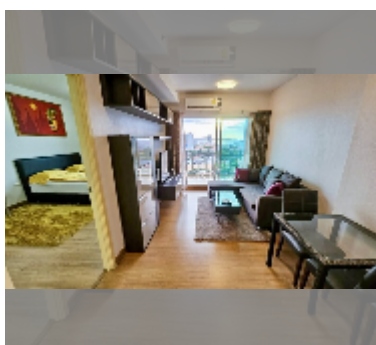

Condo for sale 1 bedroom 45 m² in Supalai Mare, Pattaya

฿ 2,650,000

UNIT PARAMETERS:

UID	FS-240335
quota	thai quota
type	1 bedroom
size	45m²
floor	27
view	sea view

PROJECT PARAMETERS:

district	Thepprasit
buildings	1
floors	35
built in	2016
maintenance	฿ 16,200/year

FACILITIES:

General information: highrise, meters to beach: 600, minutes to beach: 8, open parking, multy-level parking, covered parking.

Swimming pool: swimming pool, kids pool, waterfall.

Chill zone: chill zone, garden.

Health zone: gym.

Other: lobby, CCTV, security, laundry.