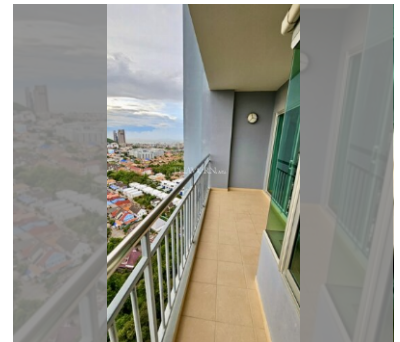

Condo for sale 1 bedroom 45 m² in Supalai Mare, Pattaya

฿ 2,650,000

UNIT PARAMETERS:

UID	FS-240335
quota	thai quota
type	1 bedroom
size	45m ²
floor	27
view	sea view
quality	not chosen
transfer fee payer	Seller 50/ Buyer 50

Swimming pool: swimming pool, kids pool, waterfall.

Chill zone: chill zone, garden.

Health zone: gym.

Other: lobby, CCTV, security, laundry.

details