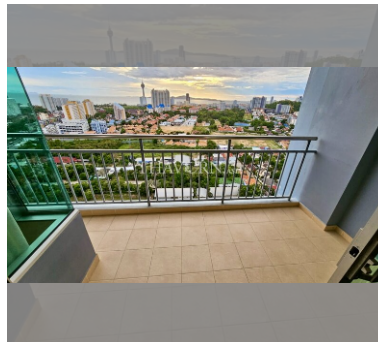

Condo for sale 1 bedroom 45 m² in Supalai Mare, Pattaya

฿ 2,650,000

UNIT PARAMETERS:

UID	FS-240335
quota	thai quota
type	1 bedroom
size	45m ²
floor	27
view	sea view
quality	not chosen
transfer fee payer	Seller 50/ Buyer 50

Swimming pool: swimming pool, kids pool, waterfall.

Chill zone: chill zone, garden.

Health zone: gym.

Other: lobby, CCTV, security, laundry.

details