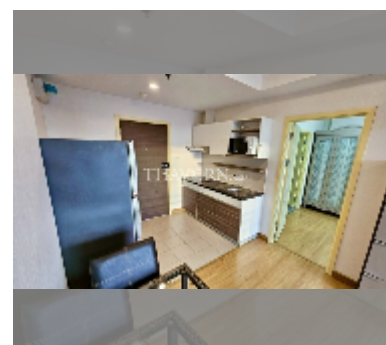

Condo for sale 1 bedroom 45 m² in Supalai Mare, Pattaya

฿ 2,650,000

UNIT PARAMETERS:

UID	FS-240335
quota	thai quota
type	1 bedroom
size	45m²
floor	27
view	sea view

PROJECT PARAMETERS:

district	Thepprasit
buildings	1
floors	35
built in	2016
maintenance	฿ 16,200/year

FACILITIES:

General information: highrise, meters to beach: 600, minutes to beach: 8, open parking, multy-level parking, covered parking.

Swimming pool: swimming pool, kids pool, waterfall.

Chill zone: chill zone, garden.

Health zone: gym.

Other: lobby, CCTV, security, laundry.