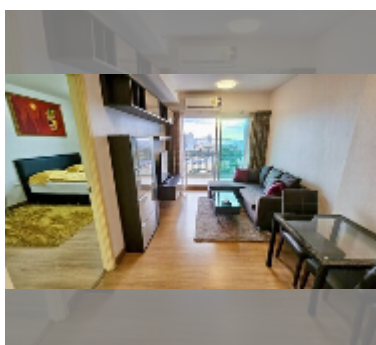

Condo for sale 1 bedroom 45 m² in Supalai Mare, Pattaya

฿ 2,650,000

UNIT PARAMETERS:

UID	FS-240335
quota	thai quota
type	1 bedroom
size	45m²
floor	27
view	sea view

PROJECT PARAMETERS:

district	Thepprasit
buildings	1
floors	35
built in	2016
maintenance	฿ 16,200/year

FACILITIES:

General information: highrise, meters to beach: 600, minutes to beach: 8, open parking, multy-level parking, covered parking.

Swimming pool: swimming pool, kids pool, waterfall.

Chill zone: chill zone, garden.

Health zone: gym.

Other: lobby, CCTV, security, laundry.