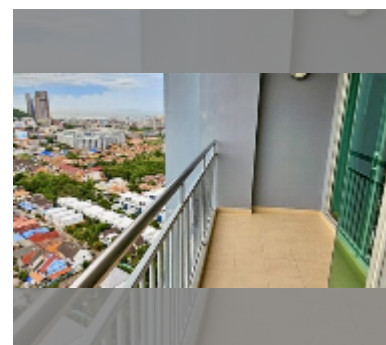

Condo for sale 1 bedroom 45 m² in Supalai Mare, Pattaya

฿ 2,650,000

UNIT PARAMETERS:

UID	FS-240335
quota	thai quota
type	1 bedroom
size	45m²
floor	27
view	sea view

PROJECT PARAMETERS:

district	Thepprasit
buildings	1
floors	35
built in	2016
maintenance	฿ 16,200/year

FACILITIES:

General information: highrise, meters to beach: 600, minutes to beach: 8, open parking, multy-level parking, covered parking.

Swimming pool: swimming pool, kids pool, waterfall.

Chill zone: chill zone, garden.

Health zone: gym.

Other: lobby, CCTV, security, laundry.