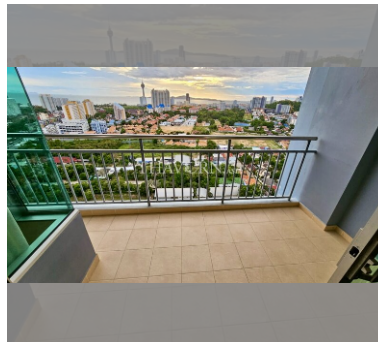

Condo for sale 1 bedroom 45 m² in Supalai Mare, Pattaya

฿ 2,650,000

UNIT PARAMETERS:

UID	FS-240335
quota	thai quota
type	1 bedroom
size	45m²
floor	27
view	sea view
quality	not chosen
transfer fee payer	Seller 50/ Buyer 50

PROJECT PARAMETERS:

district	Theprasit
buildings	1
floors	35
built in	2016
maintenance	฿ 16,200/year

FACILITIES:

General information: highrise, meters to beach: 600, minutes to beach: 8, open parking, multy-level parking, covered parking.

Swimming pool: swimming pool, kids pool, waterfall.

Chill zone: chill zone, garden.

Health zone: gym.

Other: lobby, CCTV, security, laundry.