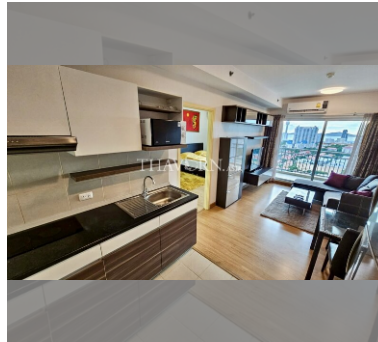

Condo for sale 1 bedroom 45 m² in Supalai Mare, Pattaya

฿ 2,650,000

UNIT PARAMETERS:

UID	FS-240335
quota	thai quota
type	1 bedroom
size	45m²
floor	27
view	sea view
quality	not chosen
transfer fee payer	Seller 50/ Buyer 50

PROJECT PARAMETERS:

district	Theprasit
buildings	1
floors	35
built in	2016
maintenance	฿ 16,200/year

FACILITIES:

General information: highrise, meters to beach: 600, minutes to beach: 8, open parking, multy-level parking, covered parking.

Swimming pool: swimming pool, kids pool, waterfall.

Chill zone: chill zone, garden.

Health zone: gym.

Other: lobby, CCTV, security, laundry.