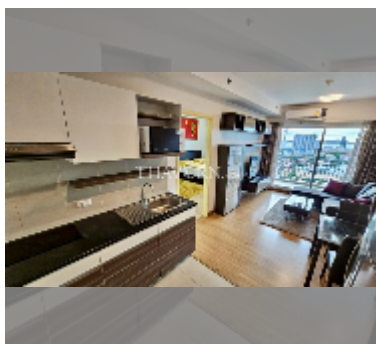

Condo for sale 1 bedroom 45 m² in Supalai Mare, Pattaya

฿ 2,650,000

UNIT PARAMETERS:

UID	FS-240335
quota	thai quota
type	1 bedroom
size	45m²
floor	27
view	sea view

PROJECT PARAMETERS:

district	Thepprasit
buildings	1
floors	35
built in	2016
maintenance	฿ 16,200/year

FACILITIES:

General information: highrise, meters to beach: 600, minutes to beach: 8, open parking, multy-level parking, covered parking.

Swimming pool: swimming pool, kids pool, waterfall.

Chill zone: chill zone, garden.

Health zone: gym.

Other: lobby, CCTV, security, laundry.