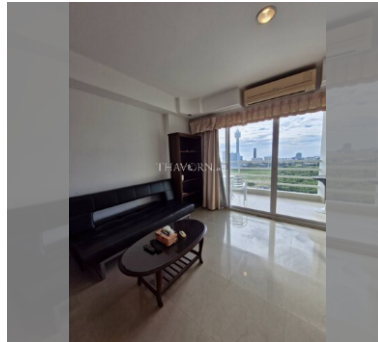

Condo for sale studio 48 m² in View Talay 5, Pattaya

฿ 3,200,000

UNIT PARAMETERS:

UID	FS-240334
quota	foreign quota
type	studio
size	48m²
floor	19
view	partial sea view
quality	not chosen
transfer fee payer	Seller 50/ Buyer 50

PROJECT PARAMETERS:

district	Thappraya
buildings	2
floors	22
built in	2007
maintenance	฿ 11,520/year

FACILITIES:

General information: highrise, meters to beach: 150, minutes to beach: 3, open parking, covered parking.

Swimming pool: swimming pool.

Other: reception, CCTV, security, minimart, laundry, room service.