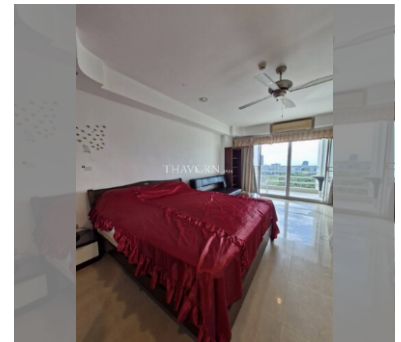

Condo for sale studio 48 m² in View Talay 5, Pattaya

฿ 3,200,000

UNIT PARAMETERS:

UID	FS-240334
quota	foreign quota
type	studio
size	48m²
floor	19
view	partial sea view
quality	not chosen
transfer fee payer	Seller 50/ Buyer 50

PROJECT PARAMETERS:

district	Thappraya
buildings	2
floors	22
built in	2007
maintenance	฿ 11,520/year

FACILITIES:

General information: highrise, meters to beach: 150, minutes to beach: 3, open parking, covered parking.

Swimming pool: swimming pool.

Other: reception, CCTV, security, minimart, laundry, room service.