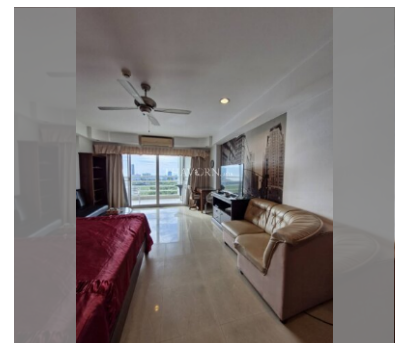

Condo for sale studio 48 m² in View Talay 5, Pattaya

฿ 3,200,000

UNIT PARAMETERS:

UID	FS-240334
quota	foreign quota
type	studio
size	48m²
floor	19
view	partial sea view
quality	not chosen
transfer fee payer	Seller 50/ Buyer 50

PROJECT PARAMETERS:

district	Thappraya
buildings	2
floors	22
built in	2007
maintenance	฿ 11,520/year

FACILITIES:

General information: highrise, meters to beach: 150, minutes to beach: 3, open parking, covered parking.

Swimming pool: swimming pool.

Other: reception, CCTV, security, minimart, laundry, room service.