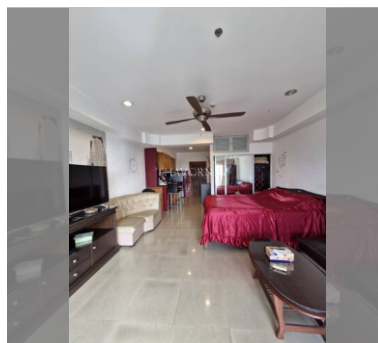

Condo for sale studio 48 m² in View Talay 5, Pattaya

฿ 3,200,000

UNIT PARAMETERS:

UID	FS-240334
quota	foreign quota
type	studio
size	48m²
floor	19
view	partial sea view
quality	not chosen
transfer fee payer	Seller 50/ Buyer 50

PROJECT PARAMETERS:

district	Thappraya
buildings	2
floors	22
built in	2007
maintenance	฿ 11,520/year

FACILITIES:

General information: highrise, meters to beach: 150, minutes to beach: 3, open parking, covered parking.

Swimming pool: swimming pool.

Other: reception, CCTV, security, minimart, laundry, room service.