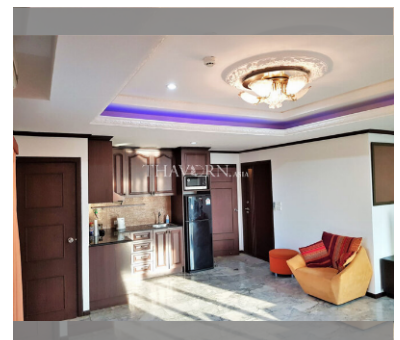

Condo for sale 1 bedroom 82 m² in Siam Oriental Twins, Pattaya

฿ 3,850,000

UNIT PARAMETERS:

UID	FS-240333
quota	foreign quota
type	1 bedroom
size	82m²
floor	4
view	city view
quality	not chosen
transfer fee payer	Seller 50/ Buyer 50

PROJECT PARAMETERS:

district	Pratumnak
buildings	2
floors	7
built in	2009
maintenance	฿ 39,360/year

FACILITIES:

General information: boutique, meters to beach: 500, pets are allowed, underground parking.

Swimming pool: swimming pool.

Other: CCTV, security.