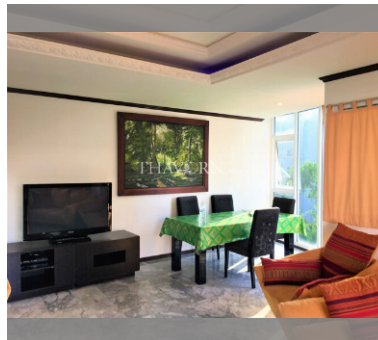

Condo for sale 1 bedroom 82 m² in Siam Oriental Twins, Pattaya

฿ 3,850,000

UNIT PARAMETERS:

UID	FS-240333
quota	foreign quota
type	1 bedroom
size	82m²
floor	4
view	city view
quality	not chosen
transfer fee payer	Seller 50/ Buyer 50

PROJECT PARAMETERS:

district	Pratumnak
buildings	2
floors	7
built in	2009
maintenance	฿ 39,360/year

FACILITIES:

General information: boutique, meters to beach: 500, pets are allowed, underground parking.

Swimming pool: swimming pool.

Other: CCTV, security.