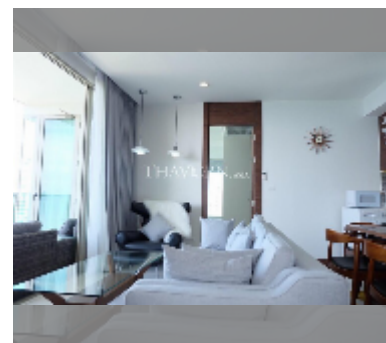

Condo for sale 2 bedroom 86 m² in The Riviera Wongamat Beach, Pattaya

฿ 12,500,000

UNIT PARAMETERS:

UID	FS-240329
quota	thai quota
type	2 bedroom
size	86m²
floor	24
view	sea view

PROJECT PARAMETERS:

district	Wongamat
buildings	2
floors	43
built in	2017
maintenance	฿ 51,600/year

FACILITIES:

General information: highrise, meters to beach: 150, minutes to beach: 3, pets are allowed, open parking, multy-level parking, covered parking.

Swimming pool: swimming pool, kids pool, rooftop pool, infinity view, water slides, waterfall, jacuzzi, pool bar .

Chill zone: chill zone, garden, rooftop chillout.

Health zone: gym, sauna, hamam, massage.

Other: reception, lobby, clubhouse, meeting room, games room, kids playgarden, CCTV, security, laundry.