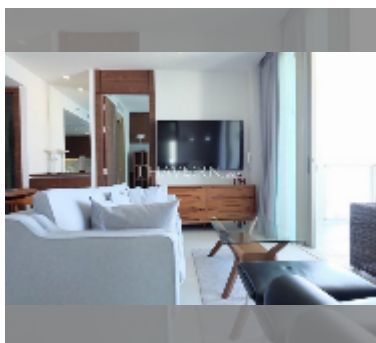

Condo for sale 2 bedroom 86 m² in The Riviera Wongamat Beach, Pattaya

฿ 12,500,000

UNIT PARAMETERS:

UID	FS-240329
quota	thai quota
type	2 bedroom
size	86m²
floor	24
view	sea view

PROJECT PARAMETERS:

district	Wongamat
buildings	2
floors	43
built in	2017
maintenance	฿ 51,600/year

FACILITIES:

General information: highrise, meters to beach: 150, minutes to beach: 3, pets are allowed, open parking, multy-level parking, covered parking.

Swimming pool: swimming pool, kids pool, rooftop pool, infinity view, water slides, waterfall, jacuzzi, pool bar .

Chill zone: chill zone, garden, rooftop chillout.

Health zone: gym, sauna, hamam, massage.

Other: reception, lobby, clubhouse, meeting room, games room, kids playgarden, CCTV, security, laundry.