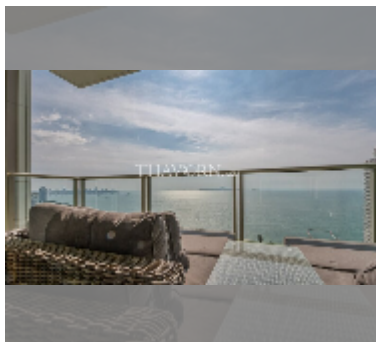

Condo for sale 2 bedroom 86 m² in The Riviera Wongamat Beach, Pattaya

฿ 12,500,000

UNIT PARAMETERS:

UID	FS-240329
quota	thai quota
type	2 bedroom
size	86m²
floor	24
view	sea view

PROJECT PARAMETERS:

district	Wongamat
buildings	2
floors	43
built in	2017
maintenance	฿ 51,600/year

FACILITIES:

General information: highrise, meters to beach: 150, minutes to beach: 3, pets are allowed, open parking, multy-level parking, covered parking.

Swimming pool: swimming pool, kids pool, rooftop pool, infinity view, water slides, waterfall, jacuzzi, pool bar .

Chill zone: chill zone, garden, rooftop chillout.

Health zone: gym, sauna, hamam, massage.

Other: reception, lobby, clubhouse, meeting room, games room, kids playgarden, CCTV, security, laundry.