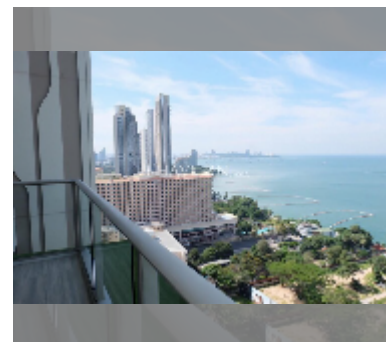

Condo for sale 2 bedroom 86 m² in The Riviera Wongamat Beach, Pattaya

฿ 12,500,000

UNIT PARAMETERS:

UID	FS-240329
quota	thai quota
type	2 bedroom
size	86m²
floor	24
view	sea view

PROJECT PARAMETERS:

district	Wongamat
buildings	2
floors	43
built in	2017
maintenance	฿ 51,600/year

FACILITIES:

General information: highrise, meters to beach: 150, minutes to beach: 3, pets are allowed, open parking, multy-level parking, covered parking.

Swimming pool: swimming pool, kids pool, rooftop pool, infinity view, water slides, waterfall, jacuzzi, pool bar .

Chill zone: chill zone, garden, rooftop chillout.

Health zone: gym, sauna, hamam, massage.

Other: reception, lobby, clubhouse, meeting room, games room, kids playgarden, CCTV, security, laundry.