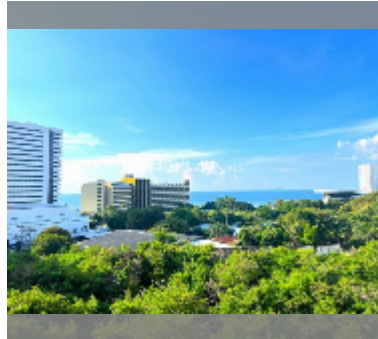

Condo for sale 1 bedroom 105 m² in Peak Condominium, Pattaya

฿ 5,350,000

UNIT PARAMETERS:

UID	FS-240328
quota	foreign quota
type	1 bedroom
size	105m²
floor	5
view	partial sea view

PROJECT PARAMETERS:

district	Pratumnak
buildings	1
floors	8
built in	1986

FACILITIES:

General information: lowrise, covered parking.

Swimming pool: swimming pool.

Health zone: gym.

Other: CCTV, security.