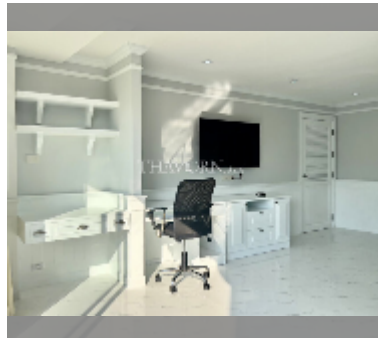

Condo for sale 1 bedroom 105 m² in Peak Condominium, Pattaya

฿ 5,350,000

UNIT PARAMETERS:

UID	FS-240328
quota	foreign quota
type	1 bedroom
size	105m²
floor	5
view	partial sea view

PROJECT PARAMETERS:

district	Pratumnak
buildings	1
floors	8
built in	1986

FACILITIES:

General information: lowrise, covered parking.

Swimming pool: swimming pool.

Health zone: gym.

Other: CCTV, security.