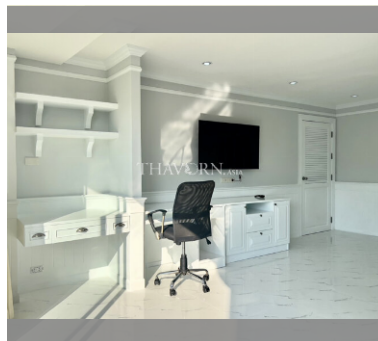

Condo for sale 1 bedroom 105 m² in Peak Condominium, Pattaya

฿ 5,350,000

UNIT PARAMETERS:

UID	FS-240328
quota	foreign quota
type	1 bedroom
size	105m²
floor	5
view	partial sea view
quality	not chosen
transfer fee payer	Seller 50/ Buyer 50

PROJECT PARAMETERS:

district	Pratumnak
buildings	1
floors	8
built in	1986

FACILITIES:

General information: lowrise, covered parking.

Swimming pool: swimming pool.

Health zone: gym.

Other: CCTV, security.