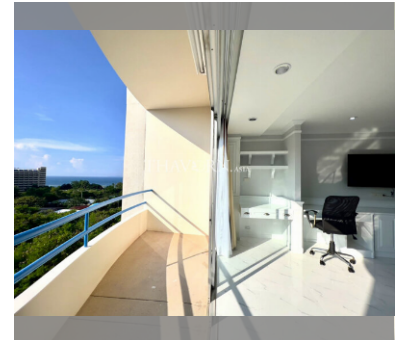

Condo for sale 1 bedroom 105 m² in Peak Condominium, Pattaya

฿ 5,350,000

UNIT PARAMETERS:

UID	FS-240328
quota	foreign quota
type	1 bedroom
size	105m²
floor	5
view	partial sea view
quality	not chosen
transfer fee payer	Seller 50/ Buyer 50

PROJECT PARAMETERS:

district	Pratumnak
buildings	1
floors	8
built in	1986

FACILITIES:

General information: lowrise, covered parking.

Swimming pool: swimming pool.

Health zone: gym.

Other: CCTV, security.