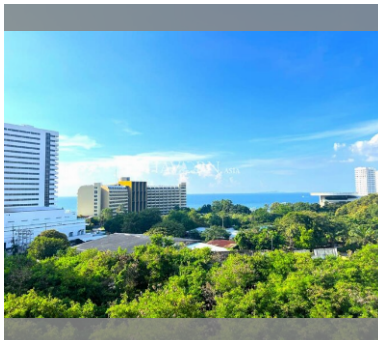

Condo for sale 1 bedroom 105 m² in Peak Condominium, Pattaya

฿ 5,350,000

UNIT PARAMETERS:

UID	FS-240328
quota	foreign quota
type	1 bedroom
size	105m²
floor	5
view	partial sea view
quality	not chosen
transfer fee payer	Seller 50/ Buyer 50

PROJECT PARAMETERS:

district	Pratumnak
buildings	1
floors	8
built in	1986

FACILITIES:

General information: lowrise, covered parking.

Swimming pool: swimming pool.

Health zone: gym.

Other: CCTV, security.