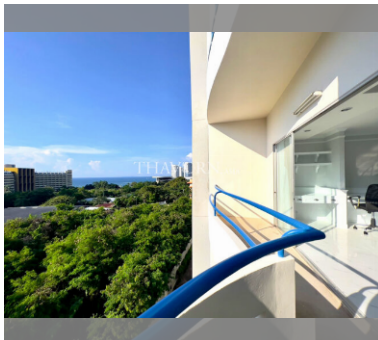

Condo for sale 1 bedroom 105 m² in Peak Condominium, Pattaya

฿ 5,350,000

UNIT PARAMETERS:

UID	FS-240328
quota	foreign quota
type	1 bedroom
size	105m²
floor	5
view	partial sea view
quality	not chosen
transfer fee payer	Seller 50/ Buyer 50

PROJECT PARAMETERS:

district	Pratumnak
buildings	1
floors	8
built in	1986

FACILITIES:

General information: lowrise, covered parking.

Swimming pool: swimming pool.

Health zone: gym.

Other: CCTV, security.