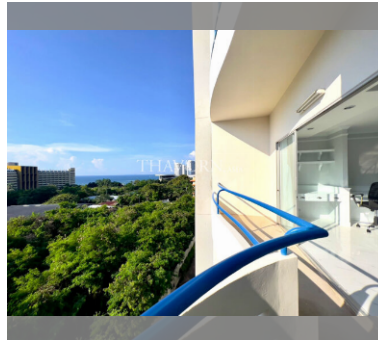

Condo for sale 1 bedroom 105 m² in Peak Condominium, Pattaya

฿ 5,350,000

UNIT PARAMETERS:

UID	FS-240328
quota	foreign quota
type	1 bedroom
size	105m²
floor	5
view	partial sea view
quality	not chosen
transfer fee payer	Seller 50/ Buyer 50

PROJECT PARAMETERS:

district	Pratumnak
buildings	1
floors	8
built in	1986

FACILITIES:

General information: lowrise, covered parking.

Swimming pool: swimming pool.

Health zone: gym.

Other: CCTV, security.