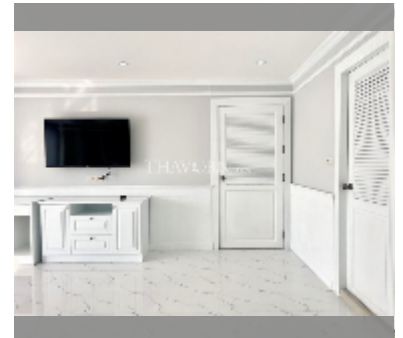

Condo for sale 1 bedroom 105 m² in Peak Condominium, Pattaya

฿ 5,350,000

UNIT PARAMETERS:

UID	FS-240328
quota	foreign quota
type	1 bedroom
size	105m²
floor	5
view	partial sea view

PROJECT PARAMETERS:

district	Pratumnak
buildings	1
floors	8
built in	1986

FACILITIES:

General information: lowrise, covered parking.

Swimming pool: swimming pool.

Health zone: gym.

Other: CCTV, security.