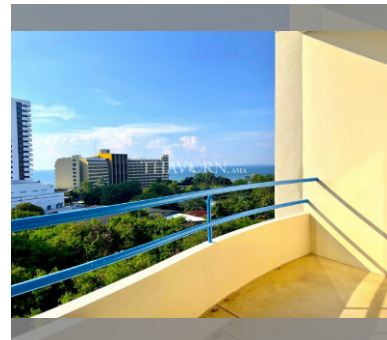

Condo for sale 1 bedroom 105 m² in Peak Condominium, Pattaya

฿ 5,350,000

UNIT PARAMETERS:

UID	FS-240328
quota	foreign quota
type	1 bedroom
size	105m²
floor	5
view	partial sea view
quality	not chosen
transfer fee payer	Seller 50/ Buyer 50

PROJECT PARAMETERS:

district	Pratumnak
buildings	1
floors	8
built in	1986

FACILITIES:

General information: lowrise, covered parking.

Swimming pool: swimming pool.

Health zone: gym.

Other: CCTV, security.