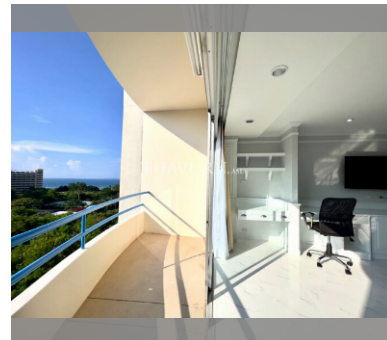

Condo for sale 1 bedroom 105 m² in Peak Condominium, Pattaya

฿ 5,350,000

UNIT PARAMETERS:

UID	FS-240328
quota	foreign quota
type	1 bedroom
size	105m²
floor	5
view	partial sea view
quality	not chosen
transfer fee payer	Seller 50/ Buyer 50

PROJECT PARAMETERS:

district	Pratumnak
buildings	1
floors	8
built in	1986

FACILITIES:

General information: lowrise, covered parking.

Swimming pool: swimming pool.

Health zone: gym.

Other: CCTV, security.