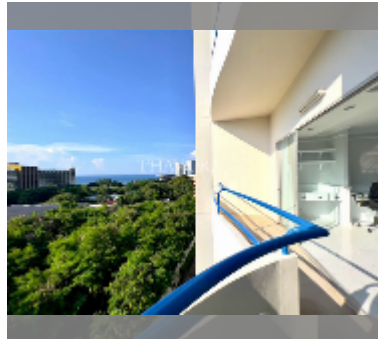

Condo for sale 1 bedroom 105 m² in Peak Condominium, Pattaya

฿ 5,350,000

UNIT PARAMETERS:

UID	FS-240328
quota	foreign quota
type	1 bedroom
size	105m ²
floor	5
view	partial sea view

PROJECT PARAMETERS:

district	Pratumnak
buildings	1
floors	8
built in	1986

FACILITIES:

General information: lowrise, covered parking.

Swimming pool: swimming pool.

Health zone: gym.

Other: CCTV, security.

details