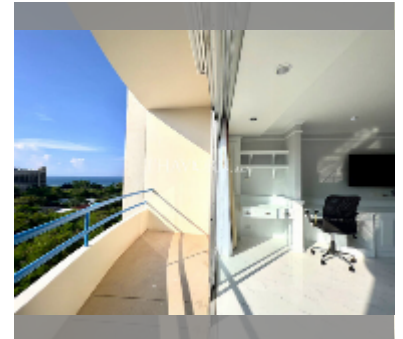

Condo for sale 1 bedroom 105 m² in Peak Condominium, Pattaya

฿ 5,350,000

UNIT PARAMETERS:

UID	FS-240328
quota	foreign quota
type	1 bedroom
size	105m ²
floor	5
view	partial sea view

PROJECT PARAMETERS:

district	Pratumnak
buildings	1
floors	8
built in	1986

FACILITIES:

General information: lowrise, covered parking.

Swimming pool: swimming pool.

Health zone: gym.

Other: CCTV, security.

details