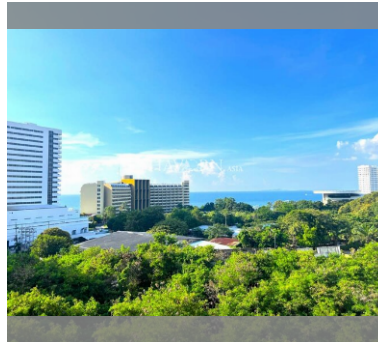

Condo for sale 1 bedroom 105 m² in Peak Condominium, Pattaya

฿ 5,350,000

UNIT PARAMETERS:

UID	FS-240328
quota	foreign quota
type	1 bedroom
size	105m²
floor	5
view	partial sea view
quality	not chosen
transfer fee payer	Seller 50/ Buyer 50

PROJECT PARAMETERS:

district	Pratumnak
buildings	1
floors	8
built in	1986

FACILITIES:

General information: lowrise, covered parking.

Swimming pool: swimming pool.

Health zone: gym.

Other: CCTV, security.