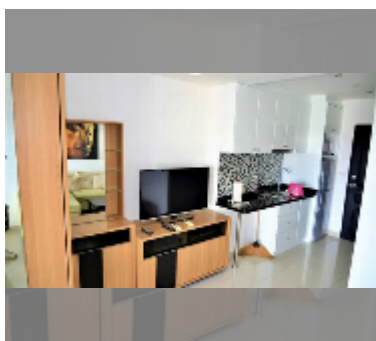

Condo for sale studio 38 m² in Pattaya Plaza Condotel, Pattaya

฿ 1,200,000

UNIT PARAMETERS:

UID	FS-240327
quota	foreign quota
type	studio
size	38m²
floor	6
view	city view

PROJECT PARAMETERS:

district	Central Pattaya
buildings	2
floors	12
built in	1992

FACILITIES:

General information: lowrise, open parking, covered parking.

Swimming pool: swimming pool.

Chill zone: chill zone, garden.

Health zone: gym.

Other: reception, lobby, CCTV, security, minimart.