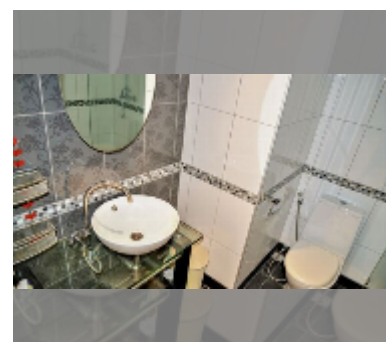

Condo for sale studio 38 m² in Pattaya Plaza Condotel, Pattaya

฿ 1,200,000

UNIT PARAMETERS:

UID	FS-240327
quota	foreign quota
type	studio
size	38m ²
floor	6
view	city view

PROJECT PARAMETERS:

district	Central Pattaya
buildings	2
floors	12
built in	1992

FACILITIES:

General information: lowrise, open parking, covered parking.

Swimming pool: swimming pool.

Chill zone: chill zone, garden.

Health zone: gym.

Other: reception, lobby, CCTV, security, minimart.

[details](#)