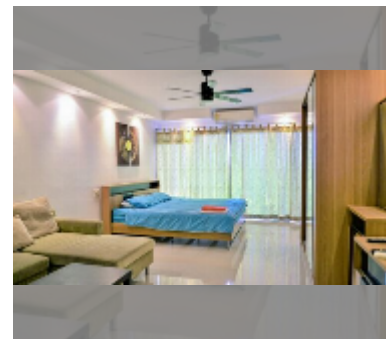

Condo for sale studio 38 m² in Pattaya Plaza Condotel, Pattaya

฿ 1,200,000

UNIT PARAMETERS:

UID	FS-240327
quota	foreign quota
type	studio
size	38m²
floor	6
view	city view

PROJECT PARAMETERS:

district	Central Pattaya
buildings	2
floors	12
built in	1992

FACILITIES:

General information: lowrise, open parking, covered parking.

Swimming pool: swimming pool.

Chill zone: chill zone, garden.

Health zone: gym.

Other: reception, lobby, CCTV, security, minimart.