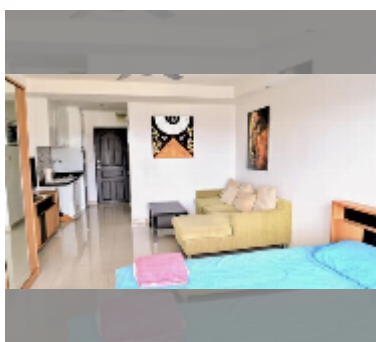

Condo for sale studio 38 m² in Pattaya Plaza Condotel, Pattaya

฿ 1,200,000

UNIT PARAMETERS:

UID	FS-240327
quota	foreign quota
type	studio
size	38m²
floor	6
view	city view

PROJECT PARAMETERS:

district	Central Pattaya
buildings	2
floors	12
built in	1992

FACILITIES:

General information: lowrise, open parking, covered parking.

Swimming pool: swimming pool.

Chill zone: chill zone, garden.

Health zone: gym.

Other: reception, lobby, CCTV, security, minimart.