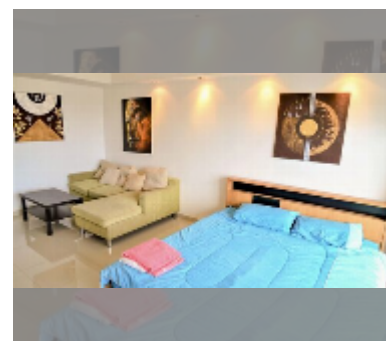

Condo for sale studio 38 m² in Pattaya Plaza Condotel, Pattaya

฿ 1,200,000

UNIT PARAMETERS:

UID	FS-240327
quota	foreign quota
type	studio
size	38m²
floor	6
view	city view

PROJECT PARAMETERS:

district	Central Pattaya
buildings	2
floors	12
built in	1992

FACILITIES:

General information: lowrise, open parking, covered parking.

Swimming pool: swimming pool.

Chill zone: chill zone, garden.

Health zone: gym.

Other: reception, lobby, CCTV, security, minimart.