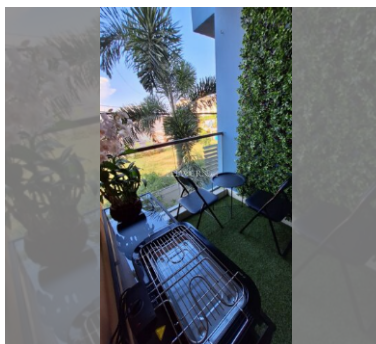

## Condo for sale 1 bedroom 37 m<sup>2</sup> in Laguna Beach Resort 2, Pattaya

Discover your dream getaway in the heart of Pattaya at the Laguna Beach Resort 2! This charming 1-bedroom apartment offers a cozy 37 square meters of fully furnished living space, perfect for those seeking comfort and convenience. Nestled on the 2nd floor of an 8-story building, this delightful flat is part of the vibrant Jomtien neighborhood, known for its lively atmosphere and proximity to the beach. Priced at just 2,170,000, this property is an excellent investment for those looking to own a piece of paradise under foreign ownership. The apartment comes complete with all the furnishings you need to move right in and start enjoying the tropical lifestyle. Whether you're lounging by the resort's stunning pools or exploring the bustling l...

#### FACILITIES:

**General information:** resort, meters to beach: 700, minutes to beach: 10, underground parking.

**Swimming pool:** swimming pool, kids pool, water slides, waterfall, jacuzzi, pool bar .

**Chill zone:** chill zone, garden.

**Health zone:** gym, sauna, massage.

**Other:** reception, lobby, clubhouse, kids playgarden, CCTV, security, minimart, laundry.

details