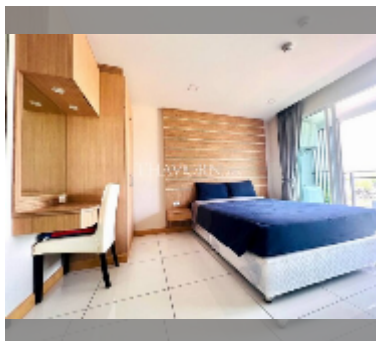

Condo for sale studio 30.89 m² in Whale Marina Condo, Pattaya

฿ 1,990,000

UNIT PARAMETERS:

UID	FS-240319
quota	company ownership
type	studio
size	30.89m²
floor	3
view	city view

PROJECT PARAMETERS:

district	Na Jomtien
buildings	3
floors	8
built in	2019
maintenance	฿ 16,681/year

FACILITIES:

General information: lowrise, meters to beach: 500, open parking, covered parking.

Swimming pool: swimming pool.

Chill zone: garden, barbeque areas.

Health zone: gym, sauna.

Other: CCTV, security.