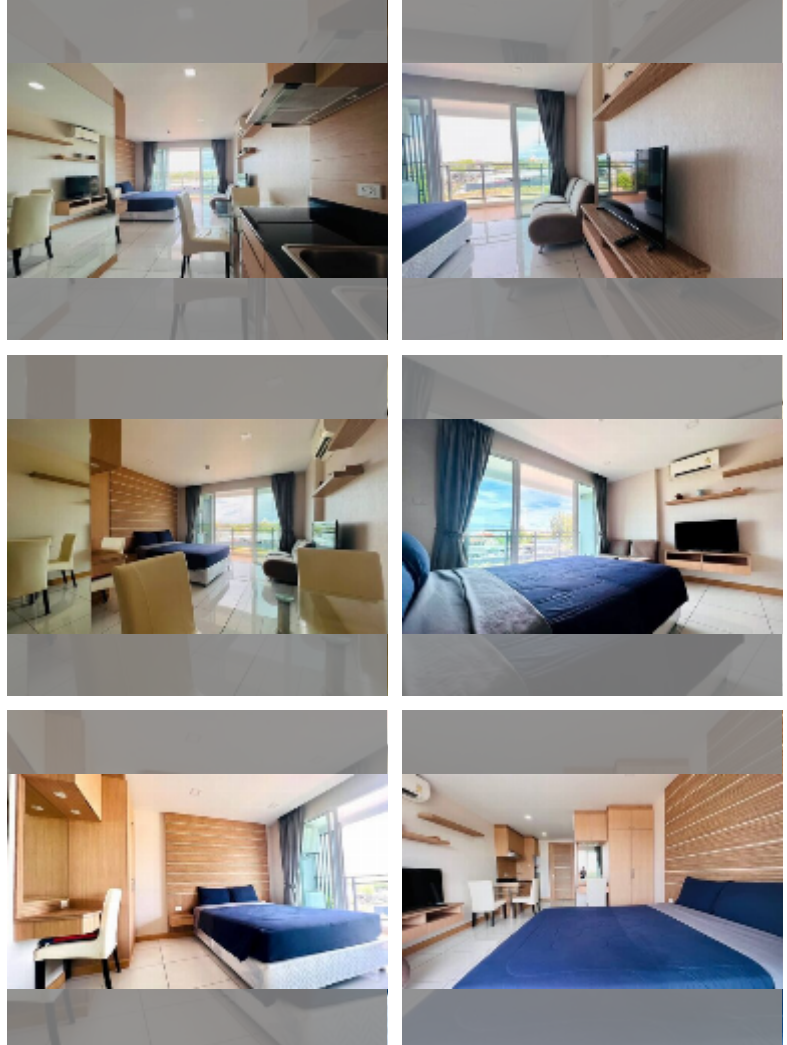

## Condo for sale studio 30.89 m<sup>2</sup> in Whale Marina Condo, Pattaya

**฿ 1,990,000**

**UNIT PARAMETERS:**

UID	FS-240319
quota	company ownership
type	studio
size	30.89m <sup>2</sup>
floor	3
view	city view

**PROJECT PARAMETERS:**

district	Na Jomtien
buildings	3
floors	8
built in	2019
maintenance	฿ 16,681/year

**FACILITIES:**

- General information: lowrise, meters to beach: 500, open parking, covered parking.
- Swimming pool: swimming pool.
- Chill zone: garden, barbeque areas.
- Health zone: gym, sauna.
- Other: CCTV, security.