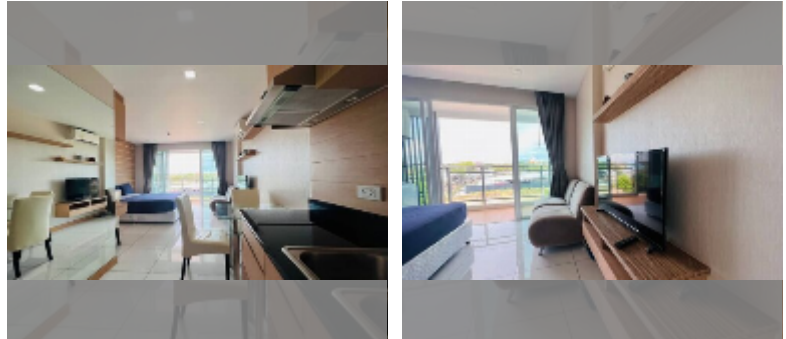

Condo for sale studio 30.89 m² in Whale Marina Condo, Pattaya

฿ 1,990,000

UNIT PARAMETERS:

UID	FS-240319
quota	company ownership
type	studio
size	30.89m ²
floor	3
view	city view

PROJECT PARAMETERS:

district	Na Jomtien
buildings	3
floors	8
built in	2019
maintenance	฿ 16,681/year

FACILITIES:

General information: lowrise, meters to beach: 500, open parking, covered parking.

Swimming pool: swimming pool.

Chill zone: garden, barbeque areas.

Health zone: gym, sauna.

Other: CCTV, security.