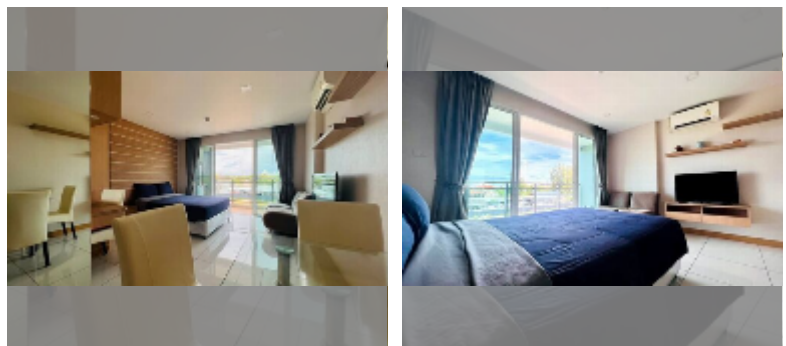

Condo for sale studio 30.89 m² in Whale Marina Condo, Pattaya

฿ 1,990,000

UNIT PARAMETERS:

UID	FS-240319
quota	company ownership
type	studio
size	30.89m ²
floor	3
view	city view

PROJECT PARAMETERS:

district	Na Jomtien
buildings	3
floors	8
built in	2019
maintenance	฿ 16,681/year

FACILITIES:

General information: lowrise, meters to beach: 500, open parking, covered parking.

Swimming pool: swimming pool.

Chill zone: garden, barbeque areas.

Health zone: gym, sauna.

Other: CCTV, security.