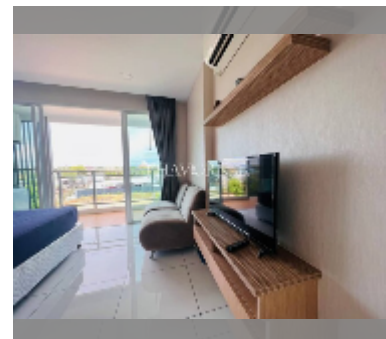

Condo for sale studio 30.89 m² in Whale Marina Condo, Pattaya

฿ 1,990,000

UNIT PARAMETERS:

UID	FS-240319
quota	company ownership
type	studio
size	30.89m²
floor	3
view	city view

PROJECT PARAMETERS:

district	Na Jomtien
buildings	3
floors	8
built in	2019
maintenance	฿ 16,681/year

FACILITIES:

General information: lowrise, meters to beach: 500, open parking, covered parking.

Swimming pool: swimming pool.

Chill zone: garden, barbeque areas.

Health zone: gym, sauna.

Other: CCTV, security.