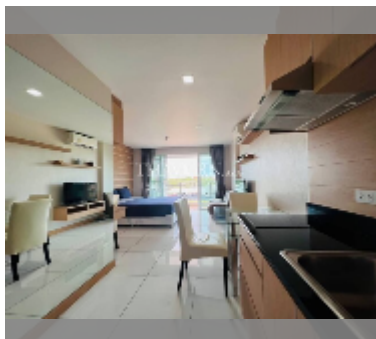

Condo for sale studio 30.89 m² in Whale Marina Condo, Pattaya

฿ 1,990,000

UNIT PARAMETERS:

UID	FS-240319
quota	company ownership
type	studio
size	30.89m²
floor	3
view	city view

PROJECT PARAMETERS:

district	Na Jomtien
buildings	3
floors	8
built in	2019
maintenance	฿ 16,681/year

FACILITIES:

General information: lowrise, meters to beach: 500, open parking, covered parking.

Swimming pool: swimming pool.

Chill zone: garden, barbeque areas.

Health zone: gym, sauna.

Other: CCTV, security.