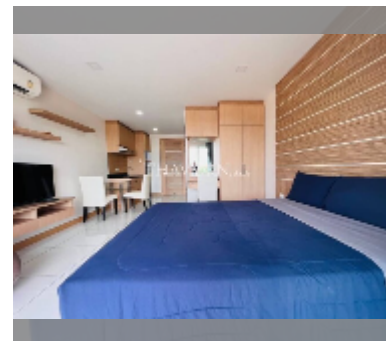

Condo for sale studio 30.89 m² in Whale Marina Condo, Pattaya

฿ 1,990,000

UNIT PARAMETERS:

UID	FS-240319
quota	company ownership
type	studio
size	30.89m²
floor	3
view	city view

PROJECT PARAMETERS:

district	Na Jomtien
buildings	3
floors	8
built in	2019
maintenance	฿ 16,681/year

FACILITIES:

General information: lowrise, meters to beach: 500, open parking, covered parking.

Swimming pool: swimming pool.

Chill zone: garden, barbeque areas.

Health zone: gym, sauna.

Other: CCTV, security.