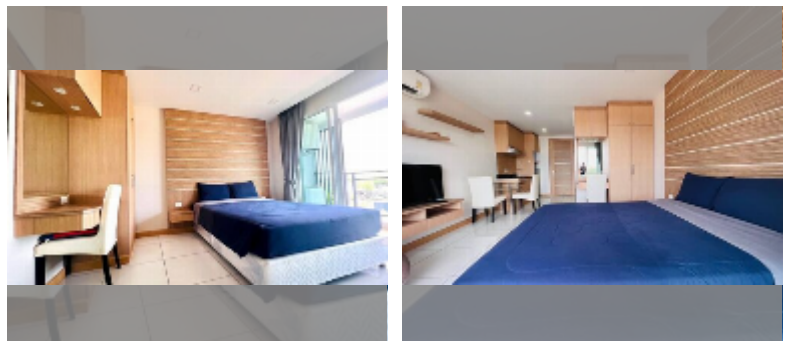

Condo for sale studio 30.89 m² in Whale Marina Condo, Pattaya

฿ 1,990,000

UNIT PARAMETERS:

UID	FS-240319
quota	company ownership
type	studio
size	30.89m²
floor	3
view	city view

PROJECT PARAMETERS:

district	Na Jomtien
buildings	3
floors	8
built in	2019
maintenance	฿ 16,681/year

FACILITIES:

General information: lowrise, meters to beach: 500, open parking, covered parking.

Swimming pool: swimming pool.

Chill zone: garden, barbeque areas.

Health zone: gym, sauna.

Other: CCTV, security.