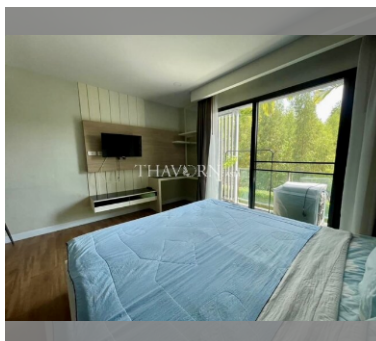

Condo for sale studio 25.94 m² in Dusit Grand Park, Pattaya

฿ 1,390,000

UNIT PARAMETERS:

UID	FS-240318
quota	foreign quota
type	studio
size	25.94m²
floor	2
view	city view
quality	not chosen
transfer fee payer	Seller 50/ Buyer 50

PROJECT PARAMETERS:

district	Jomtien
buildings	6
floors	8
built in	2015
maintenance	฿ 10,895/year

FACILITIES:

General information: resort, meters to

beach: 500, minutes to beach: 10,

underground parking, open parking.

Swimming pool: swimming pool, kids pool, water slides, waterfall, jacuzzi.

Chill zone: chill zone, garden.

Health zone: gym, sauna.

Other: lobby, clubhouse, CCTV, security, room service.