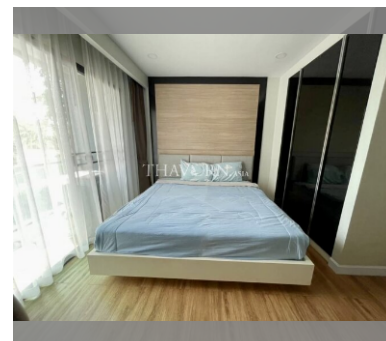

Condo for sale studio 25.94 m² in Dusit Grand Park, Pattaya

฿ 1,390,000

UNIT PARAMETERS:

UID	FS-240318
quota	foreign quota
type	studio
size	25.94m²
floor	2
view	city view
quality	not chosen
transfer fee payer	Seller 50/ Buyer 50

PROJECT PARAMETERS:

district	Jomtien
buildings	6
floors	8
built in	2015
maintenance	฿ 10,895/year

FACILITIES:

General information: resort, meters to

beach: 500, minutes to beach: 10,

underground parking, open parking.

Swimming pool: swimming pool, kids pool, water slides, waterfall, jacuzzi.

Chill zone: chill zone, garden.

Health zone: gym, sauna.

Other: lobby, clubhouse, CCTV, security, room service.