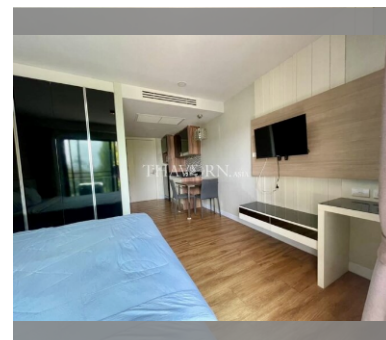

Condo for sale studio 25.94 m² in Dusit Grand Park, Pattaya

฿ 1,390,000

UNIT PARAMETERS:

UID	FS-240318
quota	foreign quota
type	studio
size	25.94m²
floor	2
view	city view
quality	not chosen
transfer fee payer	Seller 50/ Buyer 50

PROJECT PARAMETERS:

district	Jomtien
buildings	6
floors	8
built in	2015
maintenance	฿ 10,895/year

FACILITIES:

General information: resort, meters to

beach: 500, minutes to beach: 10,

underground parking, open parking.

Swimming pool: swimming pool, kids pool, water slides, waterfall, jacuzzi.

Chill zone: chill zone, garden.

Health zone: gym, sauna.

Other: lobby, clubhouse, CCTV, security, room service.