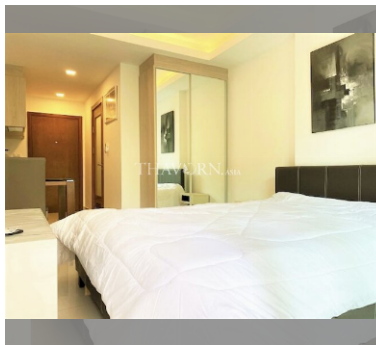

Welcome to your new slice of paradise in the heart of Pattaya! This charming studio apartment, nestled in the prestigious Laguna Beach Resort 2, offers 24 square meters of cozy, fully furnished living space. Situated on the 2nd floor of an 8-story building, this gem is perfect for those seeking a comfortable and convenient lifestyle. Located in the vibrant Jomtien area, you'll be just a stone's throw away from the beach, local markets, and an array of dining options. Priced at an attractive 1,250,000, this property is an excellent investment opportunity or a delightful personal retreat. Ownership is under a company name, making the transaction process smooth and straightforward. Don't miss out on this fantastic opportunity to own a piec...

฿ 1,250,000

UNIT PARAMETERS:

UID	FS-240313
quota	company ownership
type	studio
size	24m²
floor	2
view	garden view
quality	not chosen
transfer cost	
transfer fee payer	Company
additional cost	

PROJECT PARAMETERS:

district	Jomtien
buildings	4
floors	8
built in	2016

FACILITIES:

General information: resort, meters to beach: 700, minutes to beach: 10, underground parking.

Swimming pool: swimming pool, kids pool, water slides, waterfall, jacuzzi, pool bar .

Chill zone: chill zone, garden.

Health zone: gym, sauna, massage.

Other: reception, lobby, clubhouse, kids playgarden, CCTV, security, minimart, laundry.