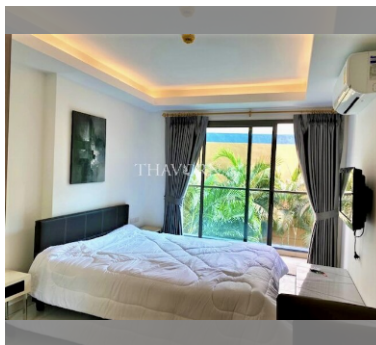

Welcome to your new slice of paradise in the heart of Pattaya! This charming studio apartment, nestled in the prestigious Laguna Beach Resort 2, offers 24 square meters of cozy, fully furnished living space. Situated on the 2nd floor of an 8-story building, this gem is perfect for those seeking a comfortable and convenient lifestyle. Located in the vibrant Jomtien area, you'll be just a stone's throw away from the beach, local markets, and an array of dining options. Priced at an attractive 1,250,000, this property is an excellent investment opportunity or a delightful personal retreat. Ownership is under a company name, making the transaction process smooth and straightforward. Don't miss out on this fantastic opportunity to own a piec...

฿ 1,250,000

UNIT PARAMETERS:

UID	FS-240313
quota	company ownership
type	studio
size	24m²
floor	2
view	garden view
quality	not chosen
transfer cost	
transfer fee payer	Company
additional cost	

PROJECT PARAMETERS:

district	Jomtien
buildings	4
floors	8
built in	2016

FACILITIES:

General information: resort, meters to beach: 700, minutes to beach: 10, underground parking.

Swimming pool: swimming pool, kids pool, water slides, waterfall, jacuzzi, pool bar .

Chill zone: chill zone, garden.

Health zone: gym, sauna, massage.

Other: reception, lobby, clubhouse, kids playgarden, CCTV, security, minimart, laundry.