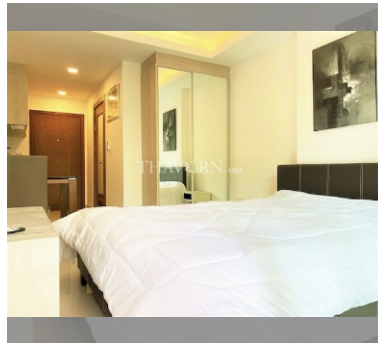

Welcome to your new slice of paradise in the heart of Pattaya! This charming studio apartment, nestled in the prestigious Laguna Beach Resort 2, offers 24 square meters of cozy, fully furnished living space. Situated on the 2nd floor of an 8-story building, this gem is perfect for those seeking a comfortable and convenient lifestyle. Located in the vibrant Jomtien area, you'll be just a stone's throw away from the beach, local markets, and an array of dining options. Priced at an attractive 1,250,000, this property is an excellent investment opportunity or a delightful personal retreat. Ownership is under a company name, making the transaction process smooth and straightforward. Don't miss out on this fantastic opportunity to own a piec...

฿ 1,250,000

UNIT PARAMETERS:

UID	FS-240313
quota	company ownership
type	studio
size	24m²
floor	2
view	garden view
quality	not chosen
transfer cost	
transfer fee payer	Company
additional cost	

PROJECT PARAMETERS:

district	Jomtien
buildings	4
floors	8
built in	2016

FACILITIES:

General information: resort, meters to beach: 700, minutes to beach: 10, underground parking.

Swimming pool: swimming pool, kids pool, water slides, waterfall, jacuzzi, pool bar .

Chill zone: chill zone, garden.

Health zone: gym, sauna, massage.

Other: reception, lobby, clubhouse, kids playgarden, CCTV, security, minimart, laundry.