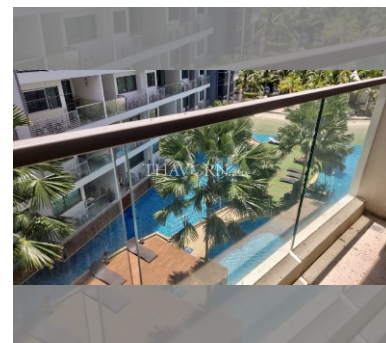

Condo for sale 1 bedroom 51 m² in Laguna Beach Resort, Pattaya

฿ 2,650,000

UNIT PARAMETERS:

UID	FS-240312
quota	foreign quota
type	1 bedroom
size	51m ²
floor	4
view	pool view
quality	not chosen
transfer fee payer	Seller 50/ Buyer 50

PROJECT PARAMETERS:

district	Jomtien
buildings	3
floors	8
built in	2015
maintenance	฿ 21,420/year

FACILITIES:

General information: resort, meters to beach: 500, underground parking.

Swimming pool: swimming pool, kids pool, water slides, waterfall, jacuzzi, sunbathing area, artificial beach.

Chill zone: chill zone, garden.

Health zone: gym.

Other: reception, clubhouse, kids playgarden, security, minimart, laundry.

details