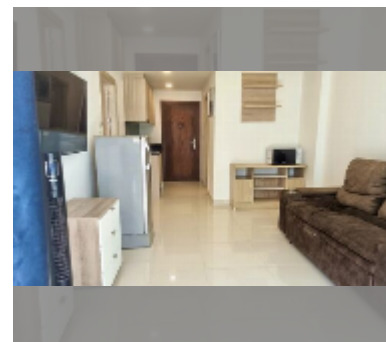

Condo for sale 1 bedroom 51 m² in Laguna Beach Resort, Pattaya

฿ 2,650,000

UNIT PARAMETERS:

UID	FS-240312
quota	foreign quota
type	1 bedroom
size	51m²
floor	4
view	pool view

PROJECT PARAMETERS:

district	Jomtien
buildings	3
floors	8
built in	2015
maintenance	฿ 21,420/year

FACILITIES:

General information: resort, meters to beach: 500, underground parking.

Swimming pool: swimming pool, kids pool, water slides, waterfall, jacuzzi, sunbathing area, artificial beach.

Chill zone: chill zone, garden.

Health zone: gym.

Other: reception, clubhouse, kids playgarden, security, minimart, laundry.