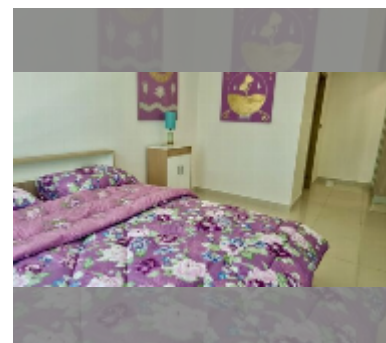

Condo for sale 1 bedroom 51 m² in Laguna Beach Resort, Pattaya

฿ 2,650,000

UNIT PARAMETERS:

UID	FS-240312
quota	foreign quota
type	1 bedroom
size	51m²
floor	4
view	pool view

PROJECT PARAMETERS:

district	Jomtien
buildings	3
floors	8
built in	2015
maintenance	฿ 21,420/year

FACILITIES:

General information: resort, meters to beach: 500, underground parking.

Swimming pool: swimming pool, kids pool, water slides, waterfall, jacuzzi, sunbathing area, artificial beach.

Chill zone: chill zone, garden.

Health zone: gym.

Other: reception, clubhouse, kids playgarden, security, minimart, laundry.