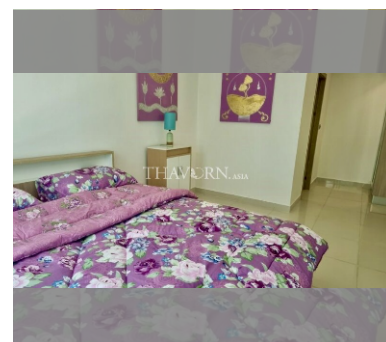

Condo for sale 1 bedroom 51 m² in Laguna Beach Resort, Pattaya

฿ 2,650,000

UNIT PARAMETERS:

UID	FS-240312
quota	foreign quota
type	1 bedroom
size	51m²
floor	4
view	pool view
quality	not chosen
transfer fee payer	Seller 50/ Buyer 50

PROJECT PARAMETERS:

district	Jomtien
buildings	3
floors	8
built in	2015
maintenance	฿ 21,420/year

FACILITIES:

General information: resort, meters to beach: 500, underground parking.

Swimming pool: swimming pool, kids pool, water slides, waterfall, jacuzzi, sunbathing area, artificial beach.

Chill zone: chill zone, garden.

Health zone: gym.

Other: reception, clubhouse, kids playgarden, security, minimart, laundry.