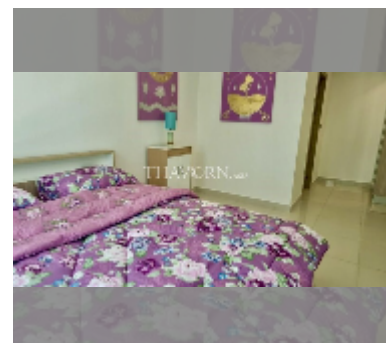

Condo for sale 1 bedroom 51 m² in Laguna Beach Resort, Pattaya

฿ 2,650,000

UNIT PARAMETERS:

UID	FS-240312
quota	foreign quota
type	1 bedroom
size	51m²
floor	4
view	pool view

PROJECT PARAMETERS:

district	Jomtien
buildings	3
floors	8
built in	2015
maintenance	฿ 21,420/year

FACILITIES:

General information: resort, meters to beach: 500, underground parking.

Swimming pool: swimming pool, kids pool, water slides, waterfall, jacuzzi, sunbathing area, artificial beach.

Chill zone: chill zone, garden.

Health zone: gym.

Other: reception, clubhouse, kids playgarden, security, minimart, laundry.