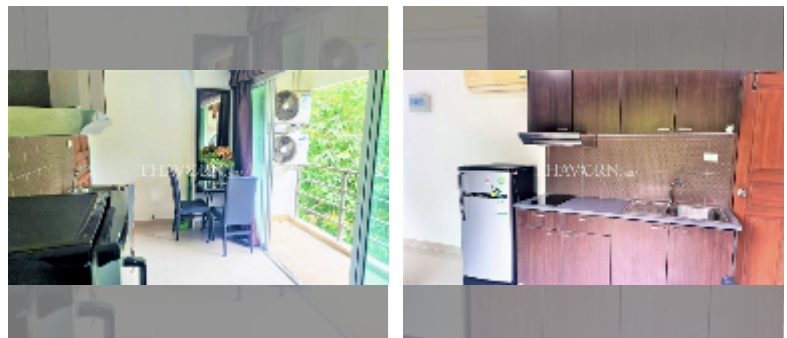

Condo for sale studio 31 m² in Jomtien Beach Mountain 6, Pattaya

฿ 1,350,000

UNIT PARAMETERS:

UID	FS-240310
quota	company ownership
type	studio
size	31m ²
floor	2
view	garden view

PROJECT PARAMETERS:

district	Jomtien
buildings	1
floors	6
built in	2013
maintenance	฿ 13,020/year

FACILITIES:

General information: lowrise, meters to beach: 1500, minutes to beach: 5, covered parking.

Swimming pool: swimming pool.

Health zone: gym.

Other: CCTV, security.

[details](#)