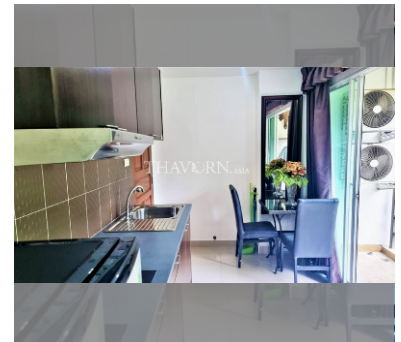

Condo for sale studio 31 m² in Jomtien Beach Mountain 6, Pattaya

฿ 1,350,000

UNIT PARAMETERS:

UID	FS-240310
quota	company ownership
type	studio
size	31m²
floor	2
view	garden view
quality	not chosen
transfer fee payer	Company

PROJECT PARAMETERS:

district	Jomtien
buildings	1
floors	6
built in	2013

FACILITIES:

General information: lowrise, covered parking.

Swimming pool: swimming pool.

Health zone: gym.

Other: CCTV, security.