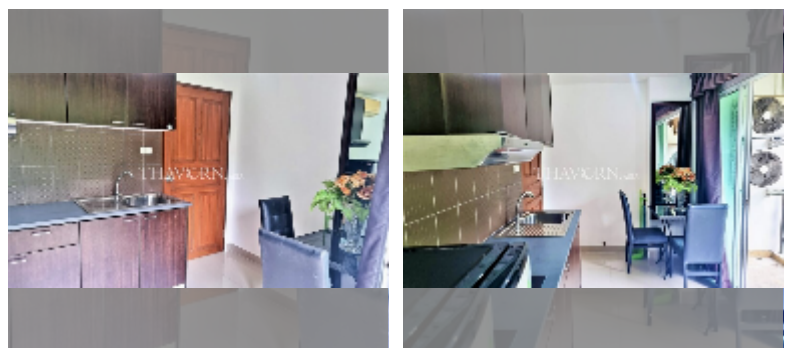

Condo for sale studio 31 m² in Jomtien Beach Mountain 6, Pattaya

฿ 1,350,000

UNIT PARAMETERS:

UID	FS-240310
quota	company ownership
type	studio
size	31m ²
floor	2
view	garden view

PROJECT PARAMETERS:

district	Jomtien
buildings	1
floors	6
built in	2013
maintenance	฿ 13,020/year

FACILITIES:

General information: lowrise, meters to beach: 1500, minutes to beach: 5, covered parking.

Swimming pool: swimming pool.

Health zone: gym.

Other: CCTV, security.

[details](#)