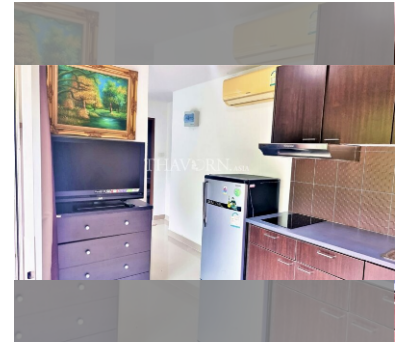

Condo for sale studio 31 m² in Jomtien Beach Mountain 6, Pattaya

฿ 1,350,000

UNIT PARAMETERS:

UID	FS-240310
quota	company ownership
type	studio
size	31m²
floor	2
view	garden view
quality	not chosen
transfer fee payer	Company

PROJECT PARAMETERS:

district	Jomtien
buildings	1
floors	6
built in	2013

FACILITIES:

General information: lowrise, covered parking.

Swimming pool: swimming pool.

Health zone: gym.

Other: CCTV, security.