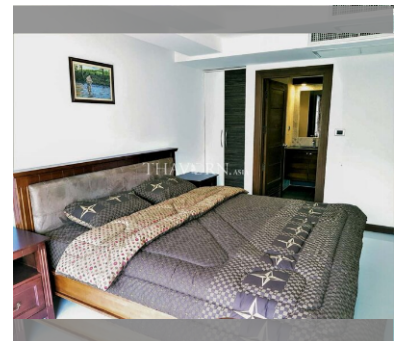

Condo for sale 2 bedroom 129 m² in Hyde Park Residence 1, Pattaya

฿ 6,750,000

UNIT PARAMETERS:

UID	FS-240305
quota	foreign quota
type	2 bedroom
size	129m²
floor	6
view	city view
quality	not chosen
transfer fee payer	Seller 50/ Buyer 50

PROJECT PARAMETERS:

district	Pratumnak
buildings	1
floors	7
built in	2008

FACILITIES:

General information: lowrise.