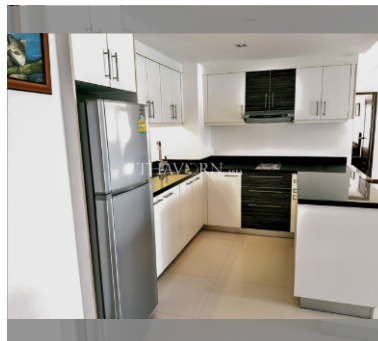

Condo for sale 2 bedroom 129 m² in Hyde Park Residence 1, Pattaya

฿ 6,750,000

UNIT PARAMETERS:

UID	FS-240305
quota	foreign quota
type	2 bedroom
size	129m²
floor	6
view	city view
quality	not chosen
transfer fee payer	Seller 50/ Buyer 50

PROJECT PARAMETERS:

district	Pratumnak
buildings	1
floors	7
built in	2008

FACILITIES:

General information: lowrise.