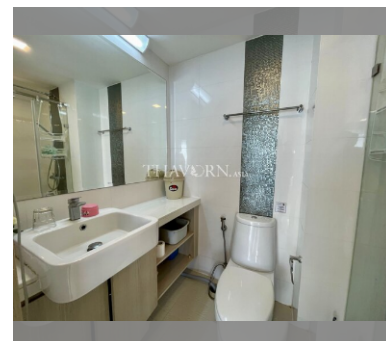

Condo for sale 2 bedroom 48 m² in The Cloud, Pattaya

฿ 3,400,000

UNIT PARAMETERS:

UID	FS-240300
quota	company ownership
type	2 bedroom
size	48m²
floor	4
view	city view
quality	not chosen
transfer fee payer	Company

PROJECT PARAMETERS:

district	Pratumnak
buildings	1
floors	20
built in	2016
maintenance	฿ 23,040/year

FACILITIES:

General information: highrise, meters to beach: 200, minutes to beach: 3, underground parking.

Swimming pool: swimming pool.

Chill zone: rooftop chillout.

Health zone: gym, sauna.

Other: reception, lobby, CCTV, security.