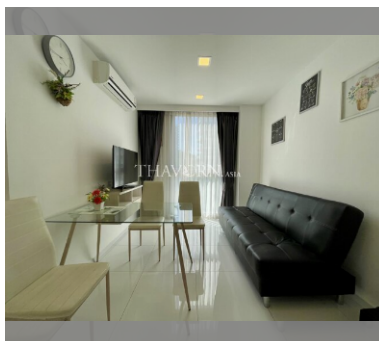

Condo for sale 2 bedroom 48 m² in The Cloud, Pattaya

฿ 3,400,000

UNIT PARAMETERS:

UID	FS-240300
quota	company ownership
type	2 bedroom
size	48m ²
floor	4
view	city view
quality	not chosen
transfer fee payer	Company

Swimming pool: swimming pool.

Chill zone: rooftop chillout.

Health zone: gym, sauna.

Other: reception, lobby, CCTV, security.

details