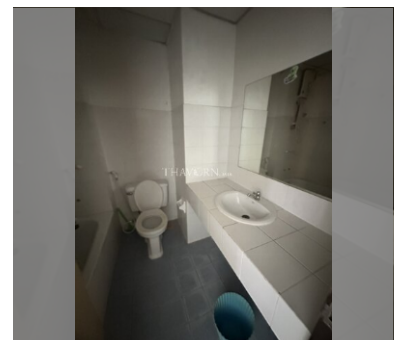

### UNIT PARAMETERS:

UID	FS-240299
quota	thai quota
type	studio
size	32m <sup>2</sup>
floor	6
view	city view
quality	not chosen
transfer fee payer	Seller 50/ Buyer 50

### FACILITIES:

**General information:** highrise, meters to beach: 600, minutes to beach: 10, open parking.

**Swimming pool:** swimming pool, kids pool.

**Chill zone:** garden.

**Health zone:** massage.

**Other:** lobby, CCTV, security, minimart, laundry, room service.