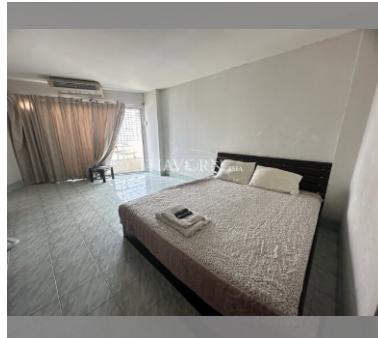

Condo for sale studio 32 m² in View Talay 1, Pattaya

฿ 1,100,000

UNIT PARAMETERS:

UID	FS-240299
quota	thai quota
type	studio
size	32m²
floor	6
view	city view
quality	not chosen
transfer fee payer	Seller 50/ Buyer 50

PROJECT PARAMETERS:

district	Pratumnak
buildings	2
floors	15
built in	1997
maintenance	฿ 7,680/year

FACILITIES:

General information: highrise, meters to beach: 600, minutes to beach: 10, open parking.

Swimming pool: swimming pool, kids pool.

Chill zone: garden.

Health zone: massage.

Other: lobby, CCTV, security, minimart, laundry, room service.