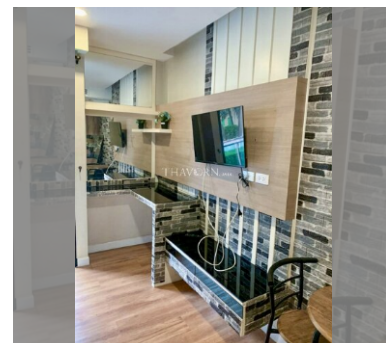

Condo for sale studio 27 m² in Dusit Grand Park, Pattaya

฿ 1,350,000

UNIT PARAMETERS:

UID	FS-240298
quota	thai quota
type	studio
size	27m²
floor	2
view	garden view
quality	not chosen
transfer fee payer	Seller 50/ Buyer 50

PROJECT PARAMETERS:

district	Jomtien
buildings	6
floors	8
built in	2015
maintenance	฿ 11,340/year

FACILITIES:

General information: resort, meters to

beach: 500, minutes to beach: 10,

underground parking, open parking.

Swimming pool: swimming pool, kids pool, water slides, waterfall, jacuzzi.

Chill zone: chill zone, garden.

Health zone: gym, sauna.

Other: lobby, clubhouse, CCTV, security, room service.