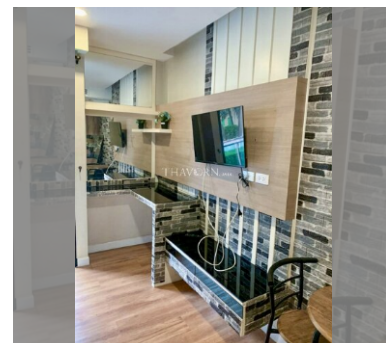

Condo for sale studio 27 m² in Dusit Grand Park, Pattaya

฿ 1,350,000

UNIT PARAMETERS:

UID	FS-240298
quota	thai quota
type	studio
size	27m ²
floor	2
view	garden view
quality	not chosen
transfer fee payer	Seller 50/ Buyer 50

Swimming pool: swimming pool, kids pool, water slides, waterfall, jacuzzi.

Chill zone: chill zone, garden.

Health zone: gym, sauna.

Other: lobby, clubhouse, CCTV, security, room service.

details