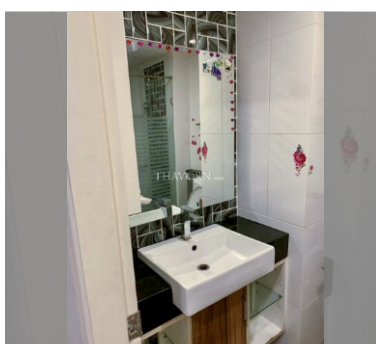

Condo for sale studio 27 m² in Dusit Grand Park, Pattaya

฿ 1,350,000

UNIT PARAMETERS:

UID	FS-240298
quota	thai quota
type	studio
size	27m²
floor	2
view	garden view
quality	not chosen
transfer fee payer	Seller 50/ Buyer 50

PROJECT PARAMETERS:

district	Jomtien
buildings	6
floors	8
built in	2015
maintenance	฿ 11,340/year

FACILITIES:

General information: resort, meters to

beach: 500, minutes to beach: 10,

underground parking, open parking.

Swimming pool: swimming pool, kids pool, water slides, waterfall, jacuzzi.

Chill zone: chill zone, garden.

Health zone: gym, sauna.

Other: lobby, clubhouse, CCTV, security, room service.