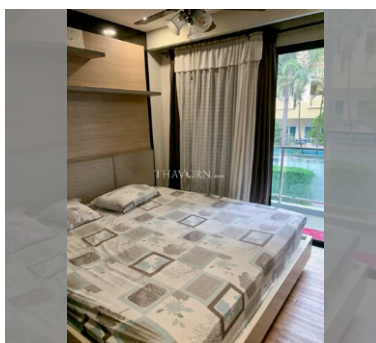

Condo for sale studio 27 m² in Dusit Grand Park, Pattaya

฿ 1,350,000

UNIT PARAMETERS:

UID	FS-240298
quota	thai quota
type	studio
size	27m²
floor	2
view	garden view
quality	not chosen
transfer fee payer	Seller 50/ Buyer 50

PROJECT PARAMETERS:

district	Jomtien
buildings	6
floors	8
built in	2015
maintenance	฿ 11,340/year

FACILITIES:

General information: resort, meters to

beach: 500, minutes to beach: 10,

underground parking, open parking.

Swimming pool: swimming pool, kids pool, water slides, waterfall, jacuzzi.

Chill zone: chill zone, garden.

Health zone: gym, sauna.

Other: lobby, clubhouse, CCTV, security, room service.