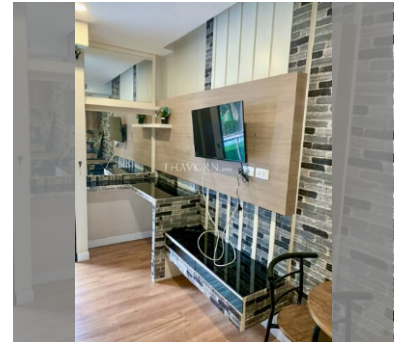

Condo for sale studio 27 m² in Dusit Grand Park, Pattaya

฿ 1,350,000

UNIT PARAMETERS:

UID	FS-240298
quota	thai quota
type	studio
size	27m²
floor	2
view	garden view
quality	not chosen
transfer fee payer	Seller 50/ Buyer 50

PROJECT PARAMETERS:

district	Jomtien
buildings	6
floors	8
built in	2015
maintenance	฿ 11,340/year

FACILITIES:

General information: resort, meters to

beach: 500, minutes to beach: 10,

underground parking, open parking.

Swimming pool: swimming pool, kids pool, water slides, waterfall, jacuzzi.

Chill zone: chill zone, garden.

Health zone: gym, sauna.

Other: lobby, clubhouse, CCTV, security, room service.