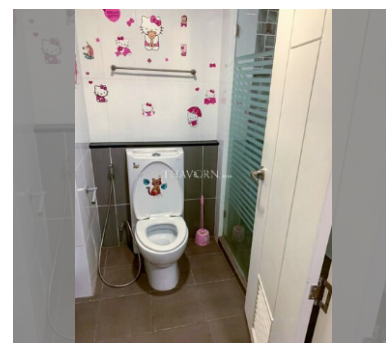

Condo for sale studio 27 m² in Dusit Grand Park, Pattaya

฿ 1,350,000

UNIT PARAMETERS:

UID	FS-240298
quota	thai quota
type	studio
size	27m²
floor	2
view	garden view
quality	not chosen
transfer fee payer	Seller 50/ Buyer 50

PROJECT PARAMETERS:

district	Jomtien
buildings	6
floors	8
built in	2015
maintenance	฿ 11,340/year

FACILITIES:

General information: resort, meters to

beach: 500, minutes to beach: 10,

underground parking, open parking.

Swimming pool: swimming pool, kids pool, water slides, waterfall, jacuzzi.

Chill zone: chill zone, garden.

Health zone: gym, sauna.

Other: lobby, clubhouse, CCTV, security, room service.