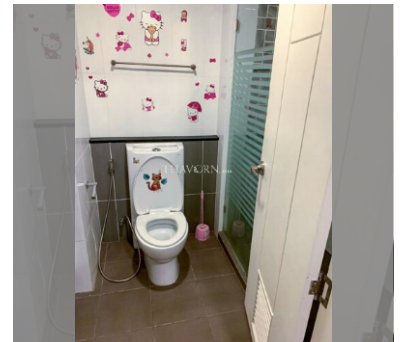

Condo for sale studio 27 m² in Dusit Grand Park, Pattaya

฿ 1,350,000

UNIT PARAMETERS:

UID	FS-240298
quota	thai quota
type	studio
size	27m²
floor	2
view	garden view
quality	not chosen
transfer fee payer	Seller 50/ Buyer 50

PROJECT PARAMETERS:

district	Jomtien
buildings	6
floors	8
built in	2015
maintenance	฿ 11,340/year

FACILITIES:

General information: resort, meters to

beach: 500, minutes to beach: 10,

underground parking, open parking.

Swimming pool: swimming pool, kids pool, water slides, waterfall, jacuzzi.

Chill zone: chill zone, garden.

Health zone: gym, sauna.

Other: lobby, clubhouse, CCTV, security, room service.