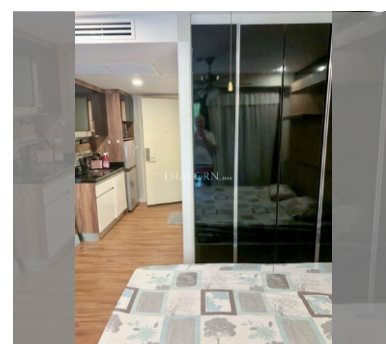

Condo for sale studio 27 m² in Dusit Grand Park, Pattaya

฿ 1,350,000

UNIT PARAMETERS:

UID	FS-240298
quota	thai quota
type	studio
size	27m²
floor	2
view	garden view
quality	not chosen
transfer fee payer	Seller 50/ Buyer 50

PROJECT PARAMETERS:

district	Jomtien
buildings	6
floors	8
built in	2015
maintenance	฿ 11,340/year

FACILITIES:

General information: resort, meters to

beach: 500, minutes to beach: 10,

underground parking, open parking.

Swimming pool: swimming pool, kids pool, water slides, waterfall, jacuzzi.

Chill zone: chill zone, garden.

Health zone: gym, sauna.

Other: lobby, clubhouse, CCTV, security, room service.