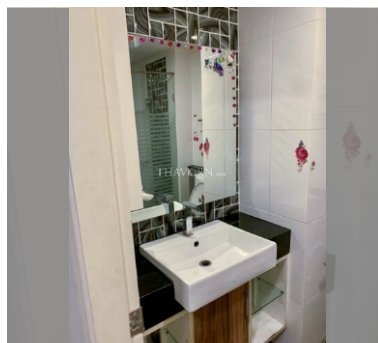

Condo for sale studio 27 m² in Dusit Grand Park, Pattaya

฿ 1,350,000

UNIT PARAMETERS:

UID	FS-240298
quota	thai quota
type	studio
size	27m²
floor	2
view	garden view
quality	not chosen
transfer fee payer	Seller 50/ Buyer 50

PROJECT PARAMETERS:

district	Jomtien
buildings	6
floors	8
built in	2015
maintenance	฿ 11,340/year

FACILITIES:

General information: resort, meters to

beach: 500, minutes to beach: 10,

underground parking, open parking.

Swimming pool: swimming pool, kids pool, water slides, waterfall, jacuzzi.

Chill zone: chill zone, garden.

Health zone: gym, sauna.

Other: lobby, clubhouse, CCTV, security, room service.