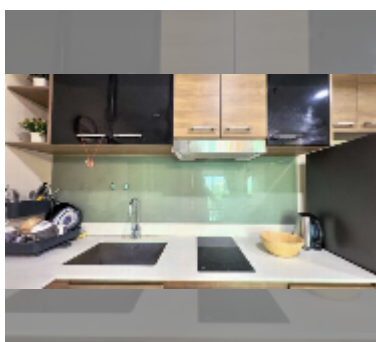

Condo for sale 2 bedroom 55 m² in Dusit Grand Condo View, Pattaya

฿ 4,350,000

UNIT PARAMETERS:

UID	FS-240297
quota	foreign quota
type	2 bedroom
size	55m²
floor	3
view	partial sea view

PROJECT PARAMETERS:

district	Jomtien
buildings	1
floors	36
built in	2016
maintenance	฿ 26,400/year

FACILITIES:

General information: highrise, meters to beach: 300, underground parking, open parking.

Swimming pool: swimming pool, kids pool, waterfall, jacuzzi.

Health zone: gym.

Other: reception, CCTV, security, minimart, laundry.