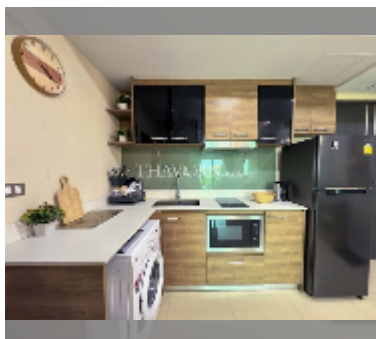

Condo for sale 2 bedroom 55 m² in Dusit Grand Condo View, Pattaya

฿ 4,350,000

UNIT PARAMETERS:

UID	FS-240297
quota	foreign quota
type	2 bedroom
size	55m²
floor	3
view	partial sea view

PROJECT PARAMETERS:

district	Jomtien
buildings	1
floors	36
built in	2016
maintenance	฿ 26,400/year

FACILITIES:

General information: highrise, meters to beach: 300, underground parking, open parking.

Swimming pool: swimming pool, kids pool, waterfall, jacuzzi.

Health zone: gym.

Other: reception, CCTV, security, minimart, laundry.