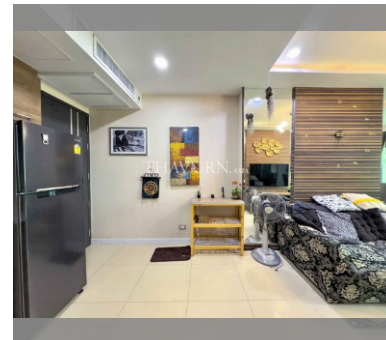

Condo for sale 2 bedroom 55 m² in Dusit Grand Condo View, Pattaya

฿ 4,350,000

UNIT PARAMETERS:

UID	FS-240297
quota	foreign quota
type	2 bedroom
size	55m²
floor	3
view	partial sea view
quality	not chosen
transfer fee payer	Seller 50/ Buyer 50

PROJECT PARAMETERS:

district	Jomtien
buildings	1
floors	36
built in	2016
maintenance	฿ 26,400/year

FACILITIES:

General information: highrise, meters to beach: 300, underground parking, open parking.

Swimming pool: swimming pool, kids pool, waterfall, jacuzzi.

Health zone: gym.

Other: reception, CCTV, security, minimart, laundry.