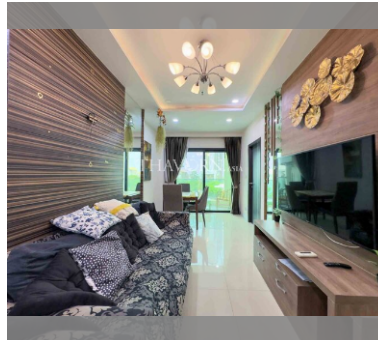

Condo for sale 2 bedroom 55 m² in Dusit Grand Condo View, Pattaya

฿ 3,450,000

UNIT PARAMETERS:

UID	FS-240297
quota	foreign quota
type	2 bedroom
size	55m²
floor	3
view	partial sea view
quality	not chosen
transfer fee payer	Seller 50/ Buyer 50

PROJECT PARAMETERS:

district	Jomtien
buildings	1
floors	36
built in	2014
maintenance	฿ 26,400/year

FACILITIES:

General information: highrise, meters to beach: 300, underground parking, open parking.

Swimming pool: swimming pool, kids pool, waterfall, jacuzzi.

Health zone: gym.

Other: reception, CCTV, security, minimart, laundry.