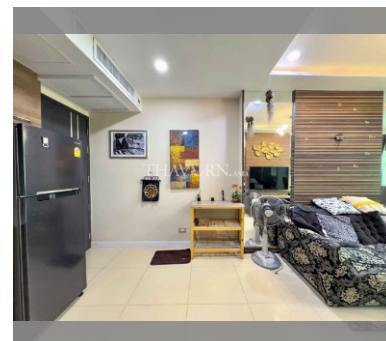

Condo for sale 2 bedroom 55 m² in Dusit Grand Condo View, Pattaya

฿ 4,350,000

UNIT PARAMETERS:

UID	FS-240297
quota	foreign quota
type	2 bedroom
size	55m²
floor	3
view	partial sea view
quality	not chosen
transfer fee payer	Seller 50/ Buyer 50

PROJECT PARAMETERS:

district	Jomtien
buildings	1
floors	36
built in	2014
maintenance	฿ 26,400/year

FACILITIES:

General information: highrise, meters to beach: 300, underground parking, open parking.

Swimming pool: swimming pool, kids pool, waterfall, jacuzzi.

Health zone: gym.

Other: reception, CCTV, security, minimart, laundry.