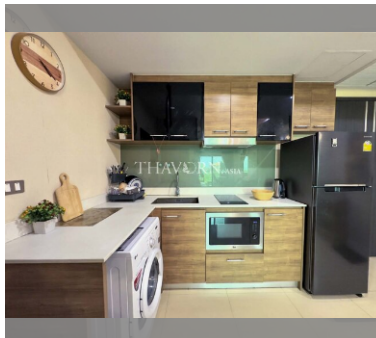

Condo for sale 2 bedroom 55 m² in Dusit Grand Condo View, Pattaya

฿ 4,350,000

UNIT PARAMETERS:

UID	FS-240297
quota	foreign quota
type	2 bedroom
size	55m²
floor	3
view	partial sea view
quality	not chosen
transfer fee payer	Seller 50/ Buyer 50

PROJECT PARAMETERS:

district	Jomtien
buildings	1
floors	36
built in	2016
maintenance	฿ 26,400/year

FACILITIES:

General information: highrise, meters to beach: 300, underground parking, open parking.

Swimming pool: swimming pool, kids pool, waterfall, jacuzzi.

Health zone: gym.

Other: reception, CCTV, security, minimart, laundry.