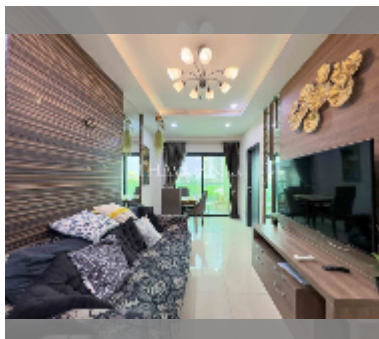

Condo for sale 2 bedroom 55 m² in Dusit Grand Condo View, Pattaya

฿ 4,350,000

UNIT PARAMETERS:

UID	FS-240297
quota	foreign quota
type	2 bedroom
size	55m²
floor	3
view	partial sea view

PROJECT PARAMETERS:

district	Jomtien
buildings	1
floors	36
built in	2016
maintenance	฿ 26,400/year

FACILITIES:

General information: highrise, meters to beach: 300, underground parking, open parking.

Swimming pool: swimming pool, kids pool, waterfall, jacuzzi.

Health zone: gym.

Other: reception, CCTV, security, minimart, laundry.