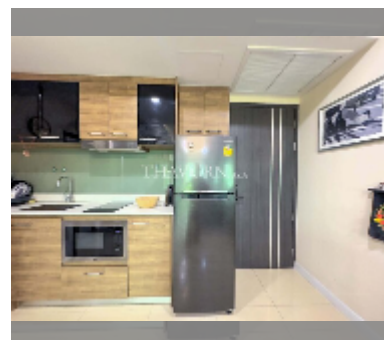

Condo for sale 2 bedroom 55 m² in Dusit Grand Condo View, Pattaya

฿ 4,350,000

UNIT PARAMETERS:

UID	FS-240297
quota	foreign quota
type	2 bedroom
size	55m²
floor	3
view	partial sea view

PROJECT PARAMETERS:

district	Jomtien
buildings	1
floors	36
built in	2016
maintenance	฿ 26,400/year

FACILITIES:

General information: highrise, meters to beach: 300, underground parking, open parking.

Swimming pool: swimming pool, kids pool, waterfall, jacuzzi.

Health zone: gym.

Other: reception, CCTV, security, minimart, laundry.