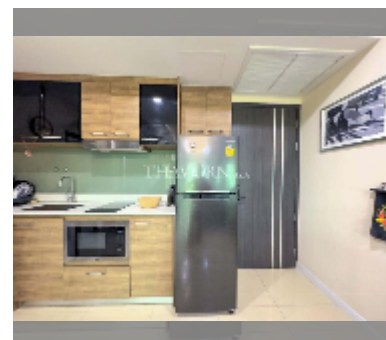

Condo for sale 2 bedroom 55 m² in Dusit Grand Condo View, Pattaya

฿ 4,350,000

UNIT PARAMETERS:

UID	FS-240297
quota	foreign quota
type	2 bedroom
size	55m²
floor	3
view	partial sea view

PROJECT PARAMETERS:

district	Jomtien
buildings	1
floors	36
built in	2016
maintenance	฿ 26,400/year

FACILITIES:

General information: highrise, meters to beach: 300, underground parking, open parking.

Swimming pool: swimming pool, kids pool, waterfall, jacuzzi.

Health zone: gym.

Other: reception, CCTV, security, minimart, laundry.