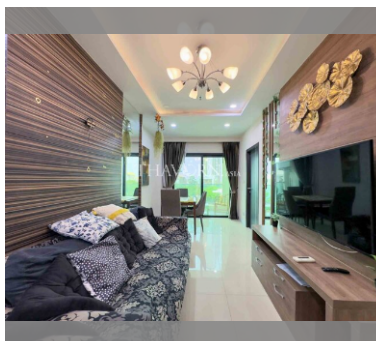

Condo for sale 2 bedroom 55 m² in Dusit Grand Condo View, Pattaya

฿ 4,350,000

UNIT PARAMETERS:

UID	FS-240297
quota	foreign quota
type	2 bedroom
size	55m²
floor	3
view	partial sea view
quality	not chosen
transfer fee payer	Seller 50/ Buyer 50

PROJECT PARAMETERS:

district	Jomtien
buildings	1
floors	36
built in	2014
maintenance	฿ 26,400/year

FACILITIES:

General information: highrise, meters to beach: 300, underground parking, open parking.

Swimming pool: swimming pool, kids pool, waterfall, jacuzzi.

Health zone: gym.

Other: reception, CCTV, security, minimart, laundry.