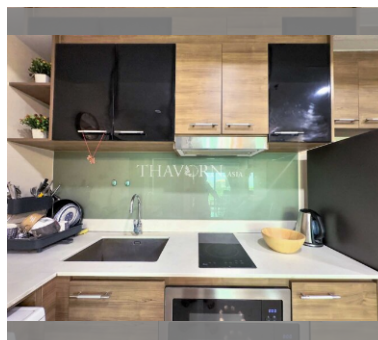

### FACILITIES:

**General information:** highrise, meters to beach: 300, underground parking, open parking.

**Swimming pool:** swimming pool, kids pool, waterfall, jacuzzi.

**Health zone:** gym.

**Other:** reception, CCTV, security, minimart, laundry.