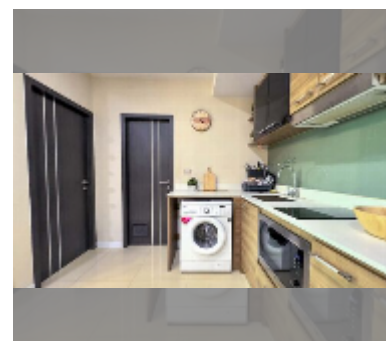

Condo for sale 2 bedroom 55 m² in Dusit Grand Condo View, Pattaya

฿ 4,350,000

UNIT PARAMETERS:

UID	FS-240297
quota	foreign quota
type	2 bedroom
size	55m²
floor	3
view	partial sea view

PROJECT PARAMETERS:

district	Jomtien
buildings	1
floors	36
built in	2016
maintenance	฿ 26,400/year

FACILITIES:

General information: highrise, meters to beach: 300, underground parking, open parking.

Swimming pool: swimming pool, kids pool, waterfall, jacuzzi.

Health zone: gym.

Other: reception, CCTV, security, minimart, laundry.