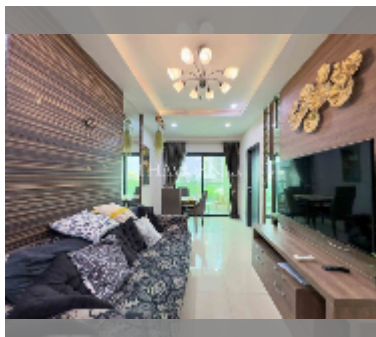

Condo for sale 2 bedroom 55 m² in Dusit Grand Condo View, Pattaya

฿ 4,350,000

UNIT PARAMETERS:

UID	FS-240297
quota	foreign quota
type	2 bedroom
size	55m²
floor	3
view	partial sea view

PROJECT PARAMETERS:

district	Jomtien
buildings	1
floors	36
built in	2016
maintenance	฿ 26,400/year

FACILITIES:

General information: highrise, meters to beach: 300, underground parking, open parking.

Swimming pool: swimming pool, kids pool, waterfall, jacuzzi.

Health zone: gym.

Other: reception, CCTV, security, minimart, laundry.