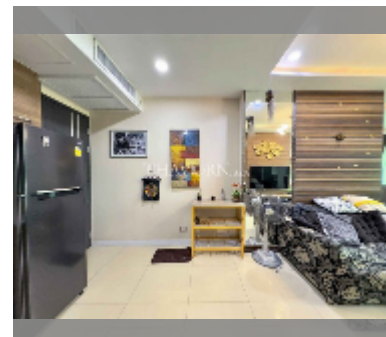

Condo for sale 2 bedroom 55 m² in Dusit Grand Condo View, Pattaya

฿ 4,350,000

UNIT PARAMETERS:

UID	FS-240297
quota	foreign quota
type	2 bedroom
size	55m²
floor	3
view	partial sea view

PROJECT PARAMETERS:

district	Jomtien
buildings	1
floors	36
built in	2016
maintenance	฿ 26,400/year

FACILITIES:

General information: highrise, meters to beach: 300, underground parking, open parking.

Swimming pool: swimming pool, kids pool, waterfall, jacuzzi.

Health zone: gym.

Other: reception, CCTV, security, minimart, laundry.