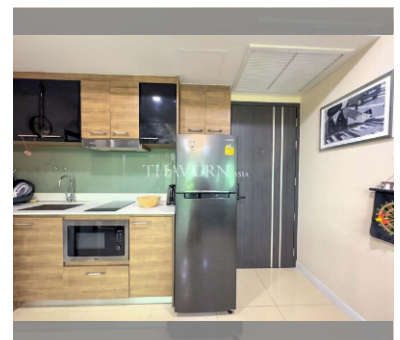

### FACILITIES:

**General information:** highrise, meters to beach: 300, underground parking, open parking.

**Swimming pool:** swimming pool, kids pool, waterfall, jacuzzi.

**Health zone:** gym.

**Other:** reception, CCTV, security, minimart, laundry.