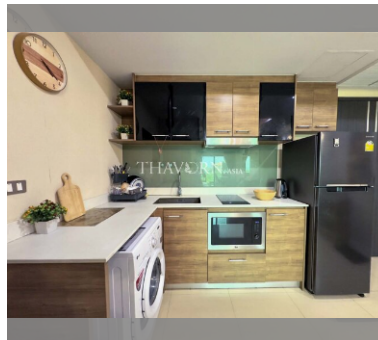

### FACILITIES:

**General information:** highrise, meters to beach: 300, underground parking, open parking.

**Swimming pool:** swimming pool, kids pool, waterfall, jacuzzi.

**Health zone:** gym.

**Other:** reception, CCTV, security, minimart, laundry.