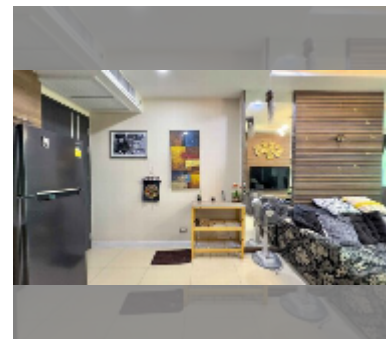

Condo for sale 2 bedroom 55 m² in Dusit Grand Condo View, Pattaya

฿ 4,350,000

UNIT PARAMETERS:

UID	FS-240297
quota	foreign quota
type	2 bedroom
size	55m²
floor	3
view	partial sea view

PROJECT PARAMETERS:

district	Jomtien
buildings	1
floors	36
built in	2016
maintenance	฿ 26,400/year

FACILITIES:

General information: highrise, meters to beach: 300, underground parking, open parking.

Swimming pool: swimming pool, kids pool, waterfall, jacuzzi.

Health zone: gym.

Other: reception, CCTV, security, minimart, laundry.