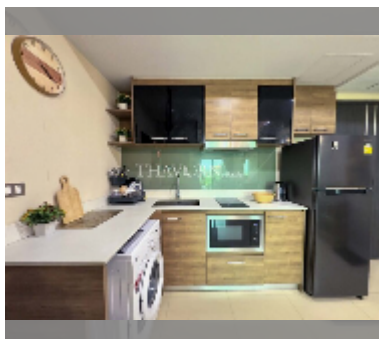

Condo for sale 2 bedroom 55 m² in Dusit Grand Condo View, Pattaya

฿ 4,350,000

UNIT PARAMETERS:

UID	FS-240297
quota	foreign quota
type	2 bedroom
size	55m²
floor	3
view	partial sea view

PROJECT PARAMETERS:

district	Jomtien
buildings	1
floors	36
built in	2016
maintenance	฿ 26,400/year

FACILITIES:

General information: highrise, meters to beach: 300, underground parking, open parking.

Swimming pool: swimming pool, kids pool, waterfall, jacuzzi.

Health zone: gym.

Other: reception, CCTV, security, minimart, laundry.