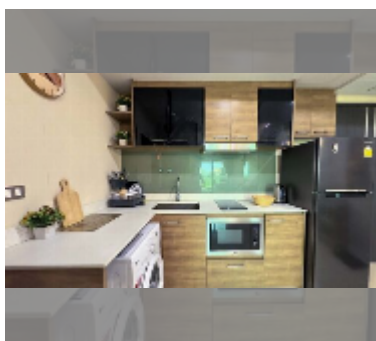

Condo for sale 2 bedroom 55 m² in Dusit Grand Condo View, Pattaya

฿ 4,350,000

UNIT PARAMETERS:

UID	FS-240297
quota	foreign quota
type	2 bedroom
size	55m²
floor	3
view	partial sea view

PROJECT PARAMETERS:

district	Jomtien
buildings	1
floors	36
built in	2016
maintenance	฿ 26,400/year

FACILITIES:

General information: highrise, meters to beach: 300, underground parking, open parking.

Swimming pool: swimming pool, kids pool, waterfall, jacuzzi.

Health zone: gym.

Other: reception, CCTV, security, minimart, laundry.