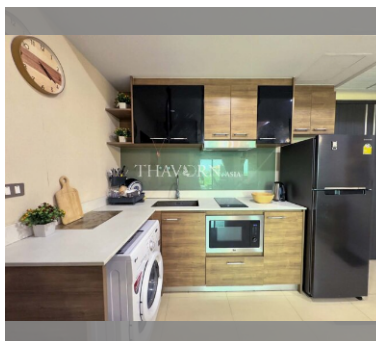

Condo for sale 2 bedroom 55 m² in Dusit Grand Condo View, Pattaya

฿ 4,350,000

UNIT PARAMETERS:

UID	FS-240297
quota	foreign quota
type	2 bedroom
size	55m²
floor	3
view	partial sea view
quality	not chosen
transfer fee payer	Seller 50/ Buyer 50

PROJECT PARAMETERS:

district	Jomtien
buildings	1
floors	36
built in	2014
maintenance	฿ 26,400/year

FACILITIES:

General information: highrise, meters to beach: 300, underground parking, open parking.

Swimming pool: swimming pool, kids pool, waterfall, jacuzzi.

Health zone: gym.

Other: reception, CCTV, security, minimart, laundry.