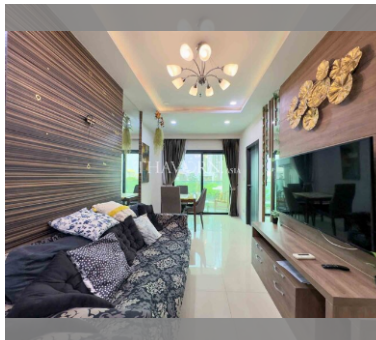

Condo for sale 2 bedroom 55 m² in Dusit Grand Condo View, Pattaya

฿ 4,350,000

UNIT PARAMETERS:

UID	FS-240297
quota	foreign quota
type	2 bedroom
size	55m²
floor	3
view	partial sea view
quality	not chosen
transfer fee payer	Seller 50/ Buyer 50

PROJECT PARAMETERS:

district	Jomtien
buildings	1
floors	36
built in	2016
maintenance	฿ 26,400/year

FACILITIES:

General information: highrise, meters to beach: 300, underground parking, open parking.

Swimming pool: swimming pool, kids pool, waterfall, jacuzzi.

Health zone: gym.

Other: reception, CCTV, security, minimart, laundry.