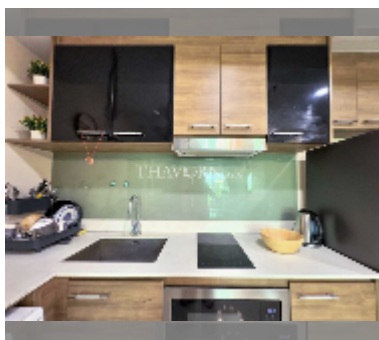

Condo for sale 2 bedroom 55 m² in Dusit Grand Condo View, Pattaya

฿ 4,350,000

UNIT PARAMETERS:

UID	FS-240297
quota	foreign quota
type	2 bedroom
size	55m²
floor	3
view	partial sea view

PROJECT PARAMETERS:

district	Jomtien
buildings	1
floors	36
built in	2016
maintenance	฿ 26,400/year

FACILITIES:

General information: highrise, meters to beach: 300, underground parking, open parking.

Swimming pool: swimming pool, kids pool, waterfall, jacuzzi.

Health zone: gym.

Other: reception, CCTV, security, minimart, laundry.