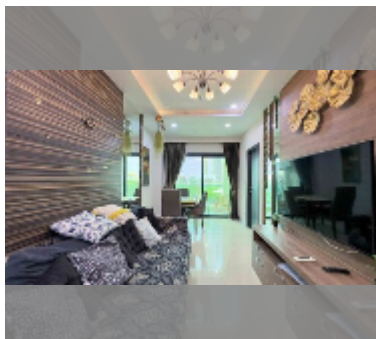

Condo for sale 2 bedroom 55 m² in Dusit Grand Condo View, Pattaya

฿ 4,350,000

UNIT PARAMETERS:

UID	FS-240297
quota	foreign quota
type	2 bedroom
size	55m²
floor	3
view	partial sea view

PROJECT PARAMETERS:

district	Jomtien
buildings	1
floors	36
built in	2016
maintenance	฿ 26,400/year

FACILITIES:

General information: highrise, meters to beach: 300, underground parking, open parking.

Swimming pool: swimming pool, kids pool, waterfall, jacuzzi.

Health zone: gym.

Other: reception, CCTV, security, minimart, laundry.