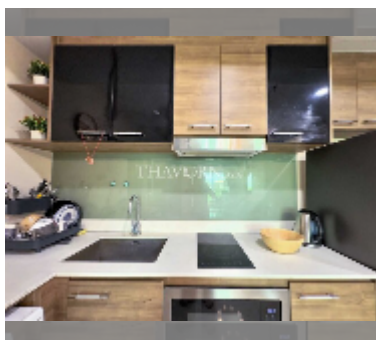

Condo for sale 2 bedroom 55 m² in Dusit Grand Condo View, Pattaya

฿ 4,350,000

UNIT PARAMETERS:

UID	FS-240297
quota	foreign quota
type	2 bedroom
size	55m²
floor	3
view	partial sea view

PROJECT PARAMETERS:

district	Jomtien
buildings	1
floors	36
built in	2016
maintenance	฿ 26,400/year

FACILITIES:

General information: highrise, meters to beach: 300, underground parking, open parking.

Swimming pool: swimming pool, kids pool, waterfall, jacuzzi.

Health zone: gym.

Other: reception, CCTV, security, minimart, laundry.