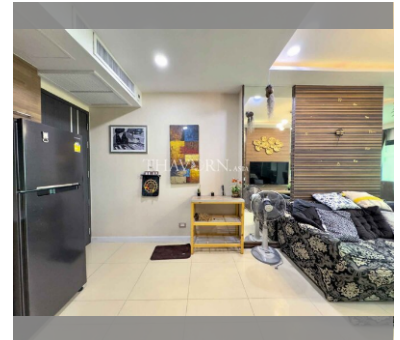

Condo for sale 2 bedroom 55 m² in Dusit Grand Condo View, Pattaya

฿ 3,450,000

UNIT PARAMETERS:

UID	FS-240297
quota	foreign quota
type	2 bedroom
size	55m²
floor	3
view	partial sea view
quality	not chosen
transfer fee payer	Seller 50/ Buyer 50

PROJECT PARAMETERS:

district	Jomtien
buildings	1
floors	36
built in	2014
maintenance	฿ 26,400/year

FACILITIES:

General information: highrise, meters to beach: 300, underground parking, open parking.

Swimming pool: swimming pool, kids pool, waterfall, jacuzzi.

Health zone: gym.

Other: reception, CCTV, security, minimart, laundry.