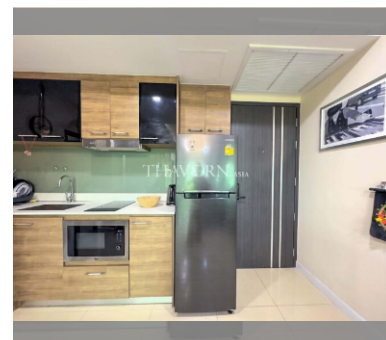

Condo for sale 2 bedroom 55 m² in Dusit Grand Condo View, Pattaya

฿ 4,350,000

UNIT PARAMETERS:

UID	FS-240297
quota	foreign quota
type	2 bedroom
size	55m²
floor	3
view	partial sea view
quality	not chosen
transfer fee payer	Seller 50/ Buyer 50

PROJECT PARAMETERS:

district	Jomtien
buildings	1
floors	36
built in	2016
maintenance	฿ 26,400/year

FACILITIES:

General information: highrise, meters to beach: 300, underground parking, open parking.

Swimming pool: swimming pool, kids pool, waterfall, jacuzzi.

Health zone: gym.

Other: reception, CCTV, security, minimart, laundry.