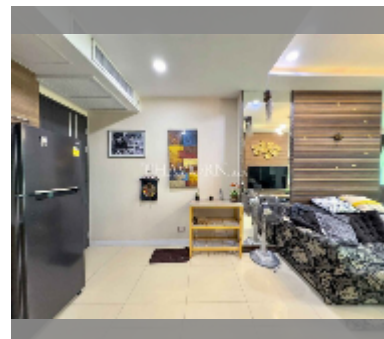

Condo for sale 2 bedroom 55 m² in Dusit Grand Condo View, Pattaya

฿ 4,350,000

UNIT PARAMETERS:

UID	FS-240297
quota	foreign quota
type	2 bedroom
size	55m²
floor	3
view	partial sea view

PROJECT PARAMETERS:

district	Jomtien
buildings	1
floors	36
built in	2016
maintenance	฿ 26,400/year

FACILITIES:

General information: highrise, meters to beach: 300, underground parking, open parking.

Swimming pool: swimming pool, kids pool, waterfall, jacuzzi.

Health zone: gym.

Other: reception, CCTV, security, minimart, laundry.