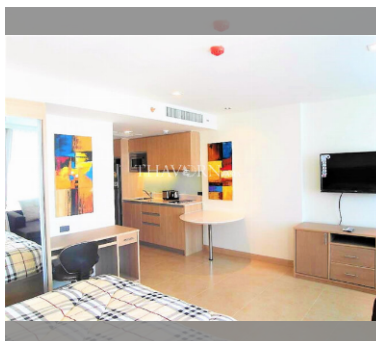

Condo for sale studio 37 m² in The Cliff, Pattaya

฿ 2,200,000

UNIT PARAMETERS:

UID	FS-240296
quota	foreign quota
type	studio
size	37m²
floor	10
view	city view
quality	not chosen
transfer fee payer	Seller 50/ Buyer 50

PROJECT PARAMETERS:

district	Pratumnak
buildings	1
floors	27
built in	2013
maintenance	฿ 19,980/year

FACILITIES:

General information: highrise, meters to beach: 400, minutes to beach: 5, underground parking, open parking.

Swimming pool: swimming pool, kids pool, water slides, waterfall, sunbathing area.

Chill zone: chill zone, garden, barbeque areas.

Health zone: gym, sauna.

Other: reception, lobby, kids playgarden, CCTV, security.