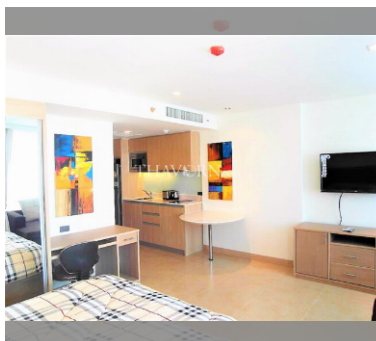

Condo for sale studio 37 m² in The Cliff, Pattaya

฿ 2,200,000

UNIT PARAMETERS:

UID	FS-240296
quota	foreign quota
type	studio
size	37m²
floor	10
view	city view
quality	not chosen
transfer fee payer	Seller 50/ Buyer 50

PROJECT PARAMETERS:

district	Pratumnak
buildings	1
floors	27
built in	2013
maintenance	฿ 19,980/year

FACILITIES:

General information: highrise, meters to

beach: 400, minutes to beach: 5,

underground parking, open parking.

Swimming pool: swimming pool, kids pool, water slides, waterfall, sunbathing area.

Chill zone: chill zone, garden, barbeque areas.

Health zone: gym, sauna.

Other: reception, lobby, kids playgarden, CCTV, security.