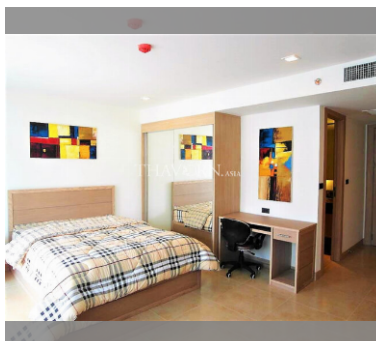

Condo for sale studio 37 m² in The Cliff, Pattaya

฿ 2,200,000

UNIT PARAMETERS:

UID	FS-240296
quota	foreign quota
type	studio
size	37m²
floor	10
view	city view
quality	not chosen
transfer fee payer	Seller 50/ Buyer 50

PROJECT PARAMETERS:

district	Pratumnak
buildings	1
floors	27
built in	2013
maintenance	฿ 19,980/year

FACILITIES:

General information: highrise, meters to

beach: 400, minutes to beach: 5,

underground parking, open parking.

Swimming pool: swimming pool, kids pool, water slides, waterfall, sunbathing area.

Chill zone: chill zone, garden, barbeque areas.

Health zone: gym, sauna.

Other: reception, lobby, kids playgarden, CCTV, security.