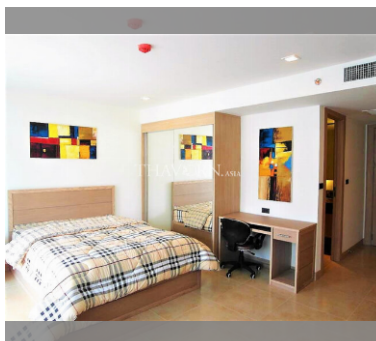

Condo for sale studio 37 m² in The Cliff, Pattaya

฿ 2,200,000

UNIT PARAMETERS:

UID	FS-240296
quota	foreign quota
type	studio
size	37m²
floor	10
view	city view
quality	not chosen
transfer fee payer	Seller 50/ Buyer 50

PROJECT PARAMETERS:

district	Pratumnak
buildings	1
floors	27
built in	2013
maintenance	฿ 19,980/year

FACILITIES:

General information: highrise, meters to beach: 400, minutes to beach: 5, underground parking, open parking.

Swimming pool: swimming pool, kids pool, water slides, waterfall, sunbathing area.

Chill zone: chill zone, garden, barbeque areas.

Health zone: gym, sauna.

Other: reception, lobby, kids playgarden, CCTV, security.