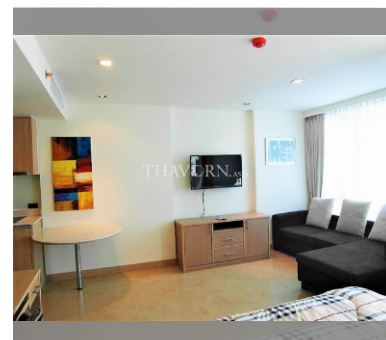

Condo for sale studio 37 m² in The Cliff, Pattaya

฿ 2,200,000

UNIT PARAMETERS:

UID	FS-240296
quota	foreign quota
type	studio
size	37m²
floor	10
view	city view
quality	not chosen
transfer fee payer	Seller 50/ Buyer 50

PROJECT PARAMETERS:

district	Pratumnak
buildings	1
floors	27
built in	2013
maintenance	฿ 19,980/year

FACILITIES:

General information: highrise, meters to

beach: 400, minutes to beach: 5,

underground parking, open parking.

Swimming pool: swimming pool, kids pool, water slides, waterfall, sunbathing area.

Chill zone: chill zone, garden, barbeque areas.

Health zone: gym, sauna.

Other: reception, lobby, kids playgarden, CCTV, security.