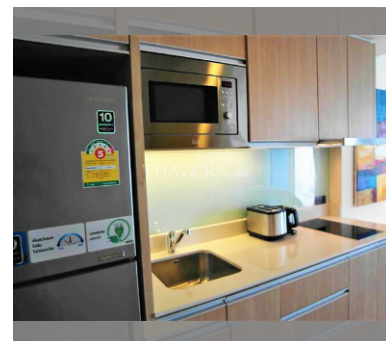

Condo for sale studio 37 m² in The Cliff, Pattaya

฿ 2,200,000

UNIT PARAMETERS:

UID	FS-240296
quota	foreign quota
type	studio
size	37m²
floor	10
view	city view
quality	not chosen
transfer fee payer	Seller 50/ Buyer 50

PROJECT PARAMETERS:

district	Pratumnak
buildings	1
floors	27
built in	2013
maintenance	฿ 19,980/year

FACILITIES:

General information: highrise, meters to beach: 400, minutes to beach: 5, underground parking, open parking.

Swimming pool: swimming pool, kids pool, water slides, waterfall, sunbathing area.

Chill zone: chill zone, garden, barbeque areas.

Health zone: gym, sauna.

Other: reception, lobby, kids playgarden, CCTV, security.