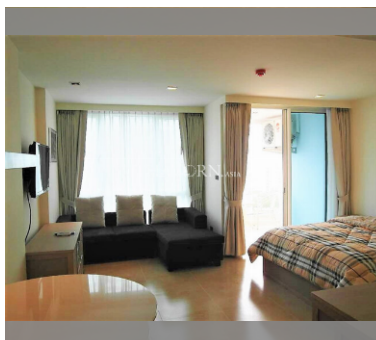

Condo for sale studio 37 m² in The Cliff, Pattaya

฿ 2,200,000

UNIT PARAMETERS:

UID	FS-240296
quota	foreign quota
type	studio
size	37m²
floor	10
view	city view
quality	not chosen
transfer fee payer	Seller 50/ Buyer 50

PROJECT PARAMETERS:

district	Pratumnak
buildings	1
floors	27
built in	2013
maintenance	฿ 19,980/year

FACILITIES:

General information: highrise, meters to beach: 400, minutes to beach: 5, underground parking, open parking.

Swimming pool: swimming pool, kids pool, water slides, waterfall, sunbathing area.

Chill zone: chill zone, garden, barbeque areas.

Health zone: gym, sauna.

Other: reception, lobby, kids playgarden, CCTV, security.