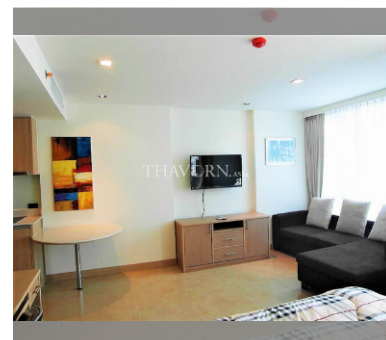

Condo for sale studio 37 m² in The Cliff, Pattaya

฿ 2,200,000

UNIT PARAMETERS:

UID	FS-240296
quota	foreign quota
type	studio
size	37m²
floor	10
view	city view
quality	not chosen
transfer fee payer	Seller 50/ Buyer 50

PROJECT PARAMETERS:

district	Pratumnak
buildings	1
floors	27
built in	2013
maintenance	฿ 19,980/year

FACILITIES:

General information: highrise, meters to beach: 400, minutes to beach: 5, underground parking, open parking.

Swimming pool: swimming pool, kids pool, water slides, waterfall, sunbathing area.

Chill zone: chill zone, garden, barbeque areas.

Health zone: gym, sauna.

Other: reception, lobby, kids playgarden, CCTV, security.