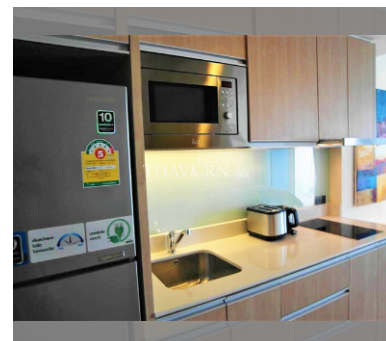

Condo for sale studio 37 m² in The Cliff, Pattaya

฿ 2,200,000

UNIT PARAMETERS:

UID	FS-240296
quota	foreign quota
type	studio
size	37m²
floor	10
view	city view
quality	not chosen
transfer fee payer	Seller 50/ Buyer 50

PROJECT PARAMETERS:

district	Pratumnak
buildings	1
floors	27
built in	2013
maintenance	฿ 19,980/year

FACILITIES:

General information: highrise, meters to

beach: 400, minutes to beach: 5,

underground parking, open parking.

Swimming pool: swimming pool, kids pool, water slides, waterfall, sunbathing area.

Chill zone: chill zone, garden, barbeque areas.

Health zone: gym, sauna.

Other: reception, lobby, kids playgarden, CCTV, security.