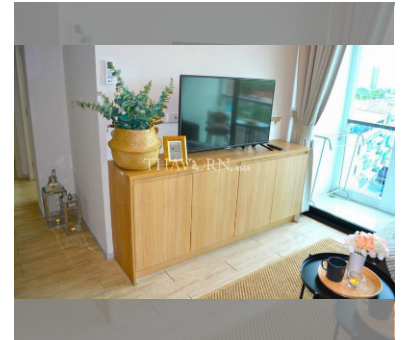

Condo for sale 2 bedroom 62 m² in The Chezz, Pattaya

฿ 3,950,000

UNIT PARAMETERS:

UID	FS-240294
quota	foreign quota
type	2 bedroom
size	62m ²
floor	7
view	city view
quality	not chosen
transfer fee payer	Seller 50/ Buyer 50

Health zone: gym, sauna.

Other: lobby, CCTV, security.

details