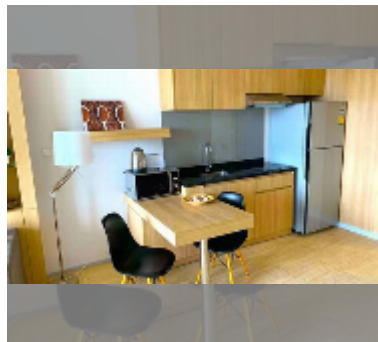

Condo for sale 2 bedroom 62 m² in The Chezz, Pattaya

฿ 4,200,000

UNIT PARAMETERS:

UID	FS-240294
quota	foreign quota
type	2 bedroom
size	62m²
floor	7
view	city view

PROJECT PARAMETERS:

district	Central Pattaya
buildings	1
floors	7

FACILITIES:

General information: lowrise, open parking.

Swimming pool: swimming pool, rooftop pool.

Chill zone: chill zone, garden, rooftop chillout.

Health zone: gym, sauna.

Other: lobby, CCTV, security.