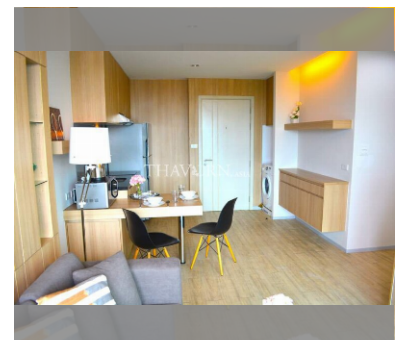

Condo for sale 2 bedroom 62 m² in The Chezz, Pattaya

฿ 3,950,000

UNIT PARAMETERS:

UID	FS-240294
quota	foreign quota
type	2 bedroom
size	62m²
floor	7
view	city view
quality	not chosen
transfer fee payer	Seller 50/ Buyer 50

PROJECT PARAMETERS:

district	Central Pattaya
buildings	1
floors	7

FACILITIES:

General information: lowrise, open parking.

Swimming pool: swimming pool, rooftop pool.

Chill zone: chill zone, garden, rooftop chillout.

Health zone: gym, sauna.

Other: lobby, CCTV, security.