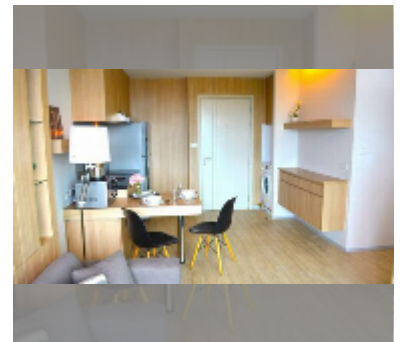

Condo for sale 2 bedroom 62 m² in The Chezz, Pattaya

฿ 4,200,000

UNIT PARAMETERS:

UID	FS-240294
quota	foreign quota
type	2 bedroom
size	62m²
floor	7
view	city view

PROJECT PARAMETERS:

district	Central Pattaya
buildings	1
floors	7

FACILITIES:

General information: lowrise, open parking.

Swimming pool: swimming pool, rooftop pool.

Chill zone: chill zone, garden, rooftop chillout.

Health zone: gym, sauna.

Other: lobby, CCTV, security.