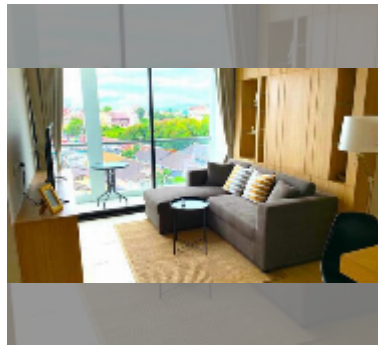

Condo for sale 2 bedroom 62 m² in The Chezz, Pattaya

฿ 4,200,000

UNIT PARAMETERS:

UID	FS-240294
quota	foreign quota
type	2 bedroom
size	62m²
floor	7
view	city view

PROJECT PARAMETERS:

district	Central Pattaya
buildings	1
floors	7

FACILITIES:

General information: lowrise, open parking.

Swimming pool: swimming pool, rooftop pool.

Chill zone: chill zone, garden, rooftop chillout.

Health zone: gym, sauna.

Other: lobby, CCTV, security.