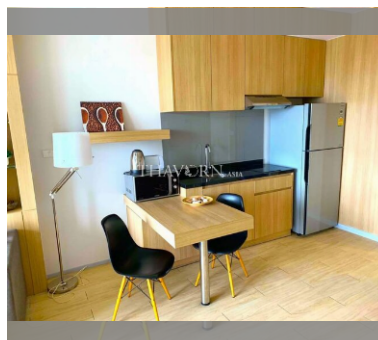

Condo for sale 2 bedroom 62 m² in The Chezz, Pattaya

฿ 3,950,000

UNIT PARAMETERS:

UID	FS-240294
quota	foreign quota
type	2 bedroom
size	62m²
floor	7
view	city view
quality	not chosen
transfer fee payer	Seller 50/ Buyer 50

PROJECT PARAMETERS:

district	Central Pattaya
buildings	1
floors	7

FACILITIES:

General information: lowrise, open parking.

Swimming pool: swimming pool, rooftop pool.

Chill zone: chill zone, garden, rooftop chillout.

Health zone: gym, sauna.

Other: lobby, CCTV, security.