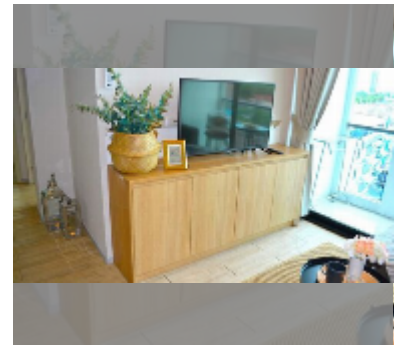

Condo for sale 2 bedroom 62 m² in The Chezz, Pattaya

฿ 4,200,000

UNIT PARAMETERS:

UID	FS-240294
quota	foreign quota
type	2 bedroom
size	62m²
floor	7
view	city view

PROJECT PARAMETERS:

district	Central Pattaya
buildings	1
floors	7

FACILITIES:

General information: lowrise, open parking.

Swimming pool: swimming pool, rooftop pool.

Chill zone: chill zone, garden, rooftop chillout.

Health zone: gym, sauna.

Other: lobby, CCTV, security.