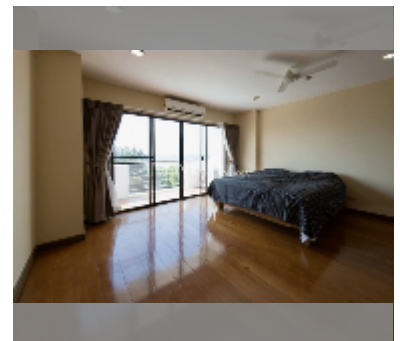

Condo for sale 3 bedroom 179 m² in Beach Villa Viphavadi, Pattaya

฿ 14,000,000

UNIT PARAMETERS:

UID	FS-240293
quota	thai quota
type	3 bedroom
size	179m²
floor	4
view	sea view

PROJECT PARAMETERS:

district	Na Jomtien
buildings	1
floors	15
built in	2000

FACILITIES:

General information: highrise, open parking.

Swimming pool: swimming pool.

Health zone: gym.

Other: CCTV, security.