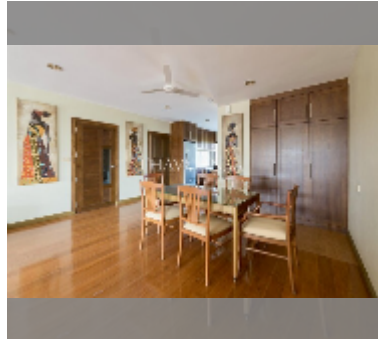

Condo for sale 3 bedroom 179 m² in Beach Villa Viphavadi, Pattaya

฿ 14,000,000

UNIT PARAMETERS:

UID	FS-240293
quota	thai quota
type	3 bedroom
size	179m²
floor	4
view	sea view

PROJECT PARAMETERS:

district	Na Jomtien
buildings	1
floors	15
built in	2000

FACILITIES:

General information: highrise, open parking.

Swimming pool: swimming pool.

Health zone: gym.

Other: CCTV, security.