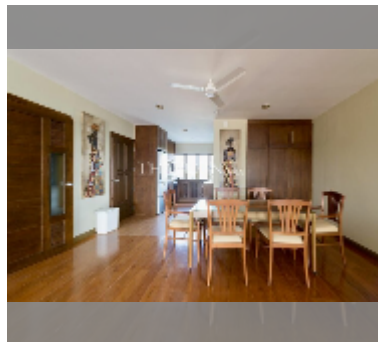

Condo for sale 3 bedroom 179 m² in Beach Villa Viphavadi, Pattaya

฿ 14,000,000

UNIT PARAMETERS:

UID	FS-240293
quota	thai quota
type	3 bedroom
size	179m²
floor	4
view	sea view

PROJECT PARAMETERS:

district	Na Jomtien
buildings	1
floors	15
built in	2000

FACILITIES:

General information: highrise, open parking.

Swimming pool: swimming pool.

Health zone: gym.

Other: CCTV, security.