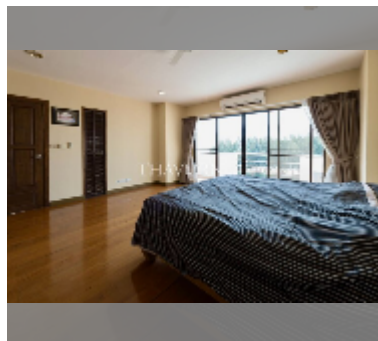

Condo for sale 3 bedroom 179 m² in Beach Villa Viphavadi, Pattaya

฿ 14,000,000

UNIT PARAMETERS:

UID	FS-240293
quota	thai quota
type	3 bedroom
size	179m ²
floor	4
view	sea view

PROJECT PARAMETERS:

district	Na Jomtien
buildings	1
floors	15
built in	2000

FACILITIES:

General information: highrise, open parking.

Swimming pool: swimming pool.

Health zone: gym.

Other: CCTV, security.

[details](#)