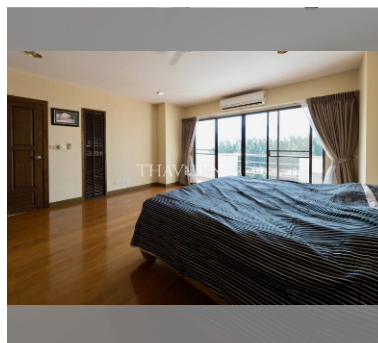

Condo for sale 3 bedroom 179 m² in Beach Villa Viphavadi, Pattaya

฿ 14,000,000

UNIT PARAMETERS:

UID	FS-240293
quota	thai quota
type	3 bedroom
size	179m ²
floor	4
view	sea view
quality	not chosen
transfer fee payer	Seller 50/ Buyer 50

PROJECT PARAMETERS:

district	Na Jomtien
buildings	1
floors	15
built in	2000

FACILITIES:

General information: highrise, open parking.

Swimming pool: swimming pool.

Health zone: gym.

Other: CCTV, security.

details