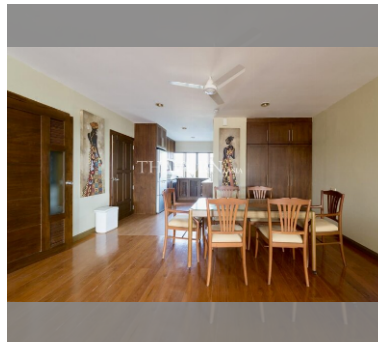

Condo for sale 3 bedroom 179 m² in Beach Villa Viphavadi, Pattaya

฿ 14,000,000

UNIT PARAMETERS:

UID	FS-240293
quota	thai quota
type	3 bedroom
size	179m²
floor	4
view	sea view
quality	not chosen
transfer fee payer	Seller 50/ Buyer 50

PROJECT PARAMETERS:

district	Na Jomtien
buildings	1
floors	15
built in	2000

FACILITIES:

General information: highrise, open parking.

Swimming pool: swimming pool.

Health zone: gym.

Other: CCTV, security.