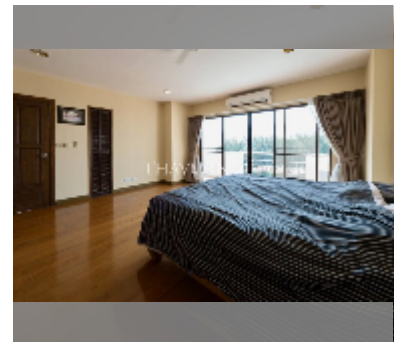

Condo for sale 3 bedroom 179 m² in Beach Villa Viphavadi, Pattaya

฿ 14,000,000

UNIT PARAMETERS:

UID	FS-240293
quota	thai quota
type	3 bedroom
size	179m ²
floor	4
view	sea view

PROJECT PARAMETERS:

district	Na Jomtien
buildings	1
floors	15
built in	2000

FACILITIES:

General information: highrise, open parking.

Swimming pool: swimming pool.

Health zone: gym.

Other: CCTV, security.

[details](#)