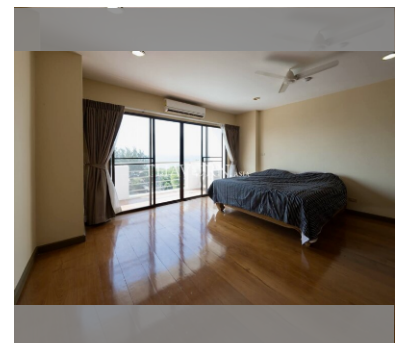

Condo for sale 3 bedroom 179 m² in Beach Villa Viphavadi, Pattaya

฿ 14,000,000

UNIT PARAMETERS:

UID	FS-240293
quota	thai quota
type	3 bedroom
size	179m ²
floor	4
view	sea view
quality	not chosen
transfer fee payer	Seller 50/ Buyer 50

PROJECT PARAMETERS:

district	Na Jomtien
buildings	1
floors	15
built in	2000

FACILITIES:

General information: highrise, open parking.

Swimming pool: swimming pool.

Health zone: gym.

Other: CCTV, security.

details