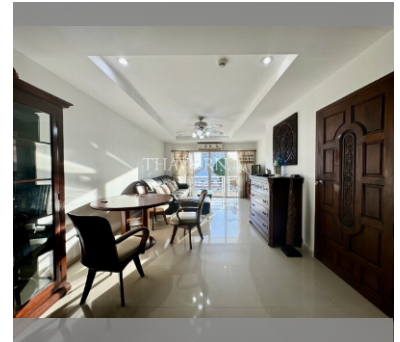

Condo for sale 2 bedroom 60.69 m² in Beach and Mountain Condo, Pattaya

฿ 2,400,000

UNIT PARAMETERS:

UID	FS-240292
quota	foreign quota
type	2 bedroom
size	60.69m²
floor	4
view	city view
quality	good
equipment	furniture, kitchen appliances
online viewing	on
transfer fee payer	50/50
exclusive	on

PROJECT PARAMETERS:

district	Jomtien
buildings	1
floors	5
built in	2008

FACILITIES:

General information: lowrise, covered parking.

Swimming pool: swimming pool.

Chill zone: garden.

Other: CCTV, security.