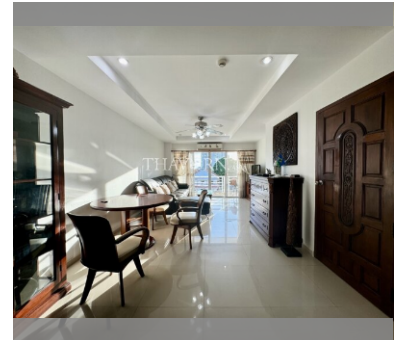

Condo for sale 2 bedroom 60.69 m² in Beach and Mountain Condo, Pattaya

฿ 2,800,000

UNIT PARAMETERS:

UID	FS-240292
quota	foreign quota
type	2 bedroom
size	60.69m²
floor	4
view	city view
quality	good
equipment	furniture, kitchen appliances
online viewing	on
transfer cost	
transfer fee payer	50/50
additional cost	

PROJECT PARAMETERS:

district	Jomtien
buildings	1
floors	5
built in	2008

FACILITIES:

General information: lowrise, covered parking.

Swimming pool: swimming pool.

Chill zone: garden.

Other: CCTV, security.