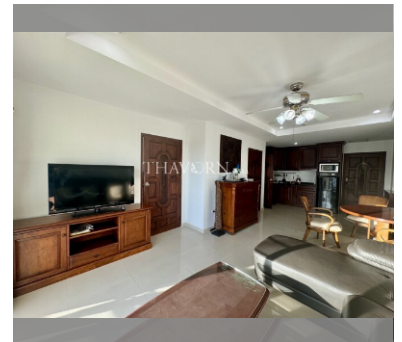

Condo for sale 2 bedroom 60.69 m² in Beach and Mountain Condo, Pattaya

฿ 2,400,000

UNIT PARAMETERS:

UID	FS-240292
quota	foreign quota
type	2 bedroom
size	60.69m²
floor	4
view	city view
quality	good
equipment	furniture, kitchen appliances
online viewing	on
transfer fee payer	50/50
exclusive	on

PROJECT PARAMETERS:

district	Jomtien
buildings	1
floors	5
built in	2008

FACILITIES:

General information: lowrise, covered parking.

Swimming pool: swimming pool.

Chill zone: garden.

Other: CCTV, security.