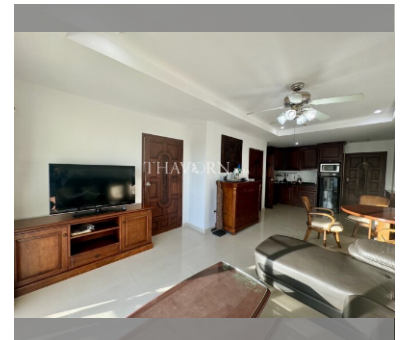

Condo for sale 2 bedroom 60.69 m² in Beach and Mountain Condo, Pattaya

฿ 2,800,000

UNIT PARAMETERS:

UID	FS-240292
quota	foreign quota
type	2 bedroom
size	60.69m²
floor	4
view	city view
quality	good
equipment	furniture, kitchen appliances
online viewing	on
transfer fee payer	50/50
exclusive	on

PROJECT PARAMETERS:

district	Jomtien
buildings	1
floors	5
built in	2008

FACILITIES:

General information: lowrise, covered parking.

Swimming pool: swimming pool.

Chill zone: garden.

Other: CCTV, security.