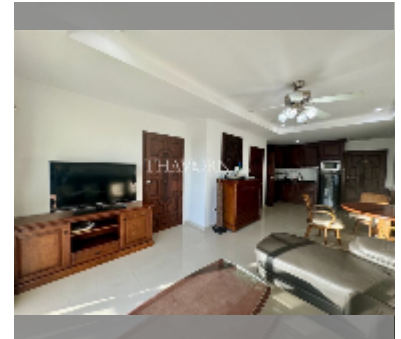

Condo for sale 2 bedroom 60.69 m² in Beach and Mountain Condo, Pattaya

฿ 2,400,000

UNIT PARAMETERS:

UID	FS-240292
quota	foreign quota
type	2 bedroom
size	60.69m²
floor	4
view	city view
quality	good
equipment: furniture, kitchen appliances	
online viewing	yes

PROJECT PARAMETERS:

district	Jomtien
buildings	1
floors	5
built in	2008

FACILITIES:

General information: lowrise, covered parking.

Swimming pool: swimming pool.

Chill zone: garden.

Other: CCTV, security.