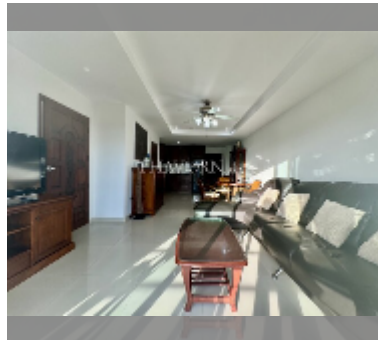

Condo for sale 2 bedroom 60.69 m² in Beach and Mountain Condo, Pattaya

฿ 2,400,000

UNIT PARAMETERS:

UID	FS-240292
quota	foreign quota
type	2 bedroom
size	60.69m²
floor	4
view	city view
quality	good
equipment: furniture, kitchen appliances	
online viewing	yes

PROJECT PARAMETERS:

district	Jomtien
buildings	1
floors	5
built in	2008

FACILITIES:

General information: lowrise, covered parking.

Swimming pool: swimming pool.

Chill zone: garden.

Other: CCTV, security.