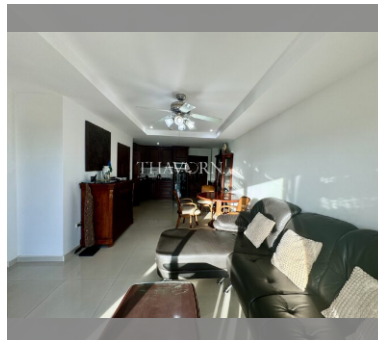

Condo for sale 2 bedroom 60.69 m² in Beach and Mountain Condo, Pattaya

฿ 2,800,000

UNIT PARAMETERS:

UID	FS-240292
quota	foreign quota
type	2 bedroom
size	60.69m²
floor	4
view	city view
quality	good
equipment	furniture, kitchen appliances
online viewing	on
transfer cost	
transfer fee payer	50/50
additional cost	

PROJECT PARAMETERS:

district	Jomtien
buildings	1
floors	5
built in	2008

FACILITIES:

General information: lowrise, covered parking.

Swimming pool: swimming pool.

Chill zone: garden.

Other: CCTV, security.