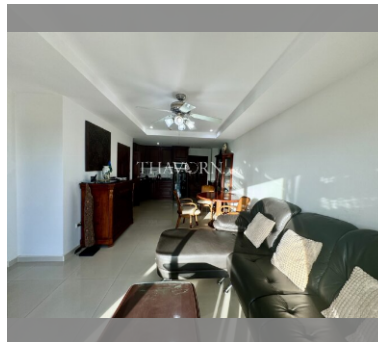

Condo for sale 2 bedroom 60.69 m² in Beach and Mountain Condo, Pattaya

฿ 2,400,000

UNIT PARAMETERS:

UID	FS-240292
quota	foreign quota
type	2 bedroom
size	60.69m²
floor	4
view	city view
quality	good
equipment	furniture, kitchen appliances
online viewing	on
transfer fee payer	50/50
exclusive	on

PROJECT PARAMETERS:

district	Jomtien
buildings	1
floors	5
built in	2008

FACILITIES:

General information: lowrise, covered parking.

Swimming pool: swimming pool.

Chill zone: garden.

Other: CCTV, security.