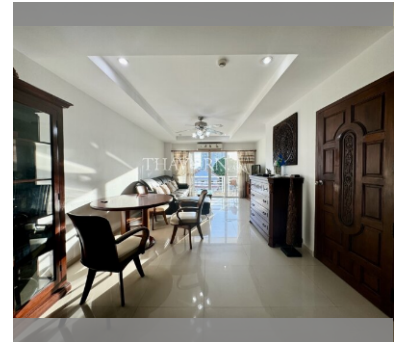

Condo for sale 2 bedroom 60.69 m² in Beach and Mountain Condo, Pattaya

฿ 2,400,000

UNIT PARAMETERS:

UID	FS-240292
quota	foreign quota
type	2 bedroom
size	60.69m²
floor	4
view	city view
quality	good
equipment	furniture, kitchen appliances
online viewing	on
transfer fee payer	50/50
exclusive	on

PROJECT PARAMETERS:

district	Jomtien
buildings	1
floors	5
built in	2008

FACILITIES:

General information: lowrise, covered parking.

Swimming pool: swimming pool.

Chill zone: garden.

Other: CCTV, security.