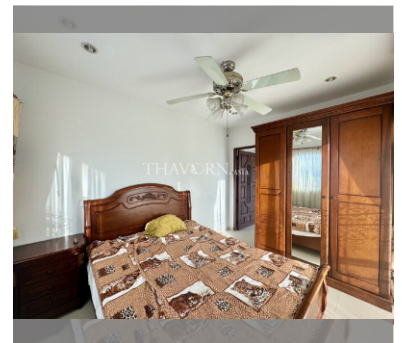

Condo for sale 2 bedroom 60.69 m² in Beach and Mountain Condo, Pattaya

฿ 2,400,000

UNIT PARAMETERS:

UID	FS-240292
quota	foreign quota
type	2 bedroom
size	60.69m²
floor	4
view	city view
quality	good
equipment	furniture, kitchen appliances
online viewing	on
transfer fee payer	50/50
exclusive	on

PROJECT PARAMETERS:

district	Jomtien
buildings	1
floors	5
built in	2008

FACILITIES:

General information: lowrise, covered parking.

Swimming pool: swimming pool.

Chill zone: garden.

Other: CCTV, security.