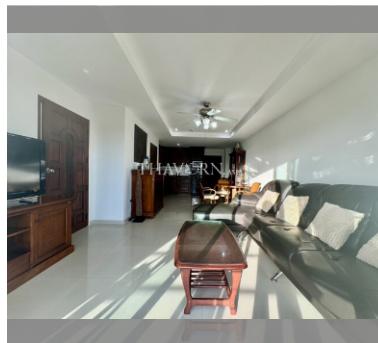

Condo for sale 2 bedroom 60.69 m² in Beach and Mountain Condo, Pattaya

฿ 2,400,000

UNIT PARAMETERS:

UID	FS-240292
quota	foreign quota
type	2 bedroom
size	60.69m²
floor	4
view	city view
quality	good
equipment	furniture, kitchen appliances
online viewing	on
transfer fee payer	50/50
exclusive	on

PROJECT PARAMETERS:

district	Jomtien
buildings	1
floors	5
built in	2008

FACILITIES:

General information: lowrise, covered parking.

Swimming pool: swimming pool.

Chill zone: garden.

Other: CCTV, security.