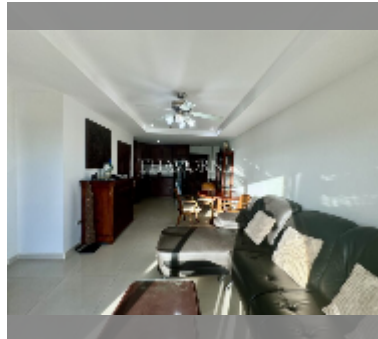

Condo for sale 2 bedroom 60.69 m² in Beach and Mountain Condo, Pattaya

฿ 2,400,000

UNIT PARAMETERS:

UID	FS-240292
quota	foreign quota
type	2 bedroom
size	60.69m²
floor	4
view	city view
quality	good
equipment: furniture, kitchen appliances	
online viewing	yes

PROJECT PARAMETERS:

district	Jomtien
buildings	1
floors	5
built in	2008

FACILITIES:

General information: lowrise, covered parking.

Swimming pool: swimming pool.

Chill zone: garden.

Other: CCTV, security.