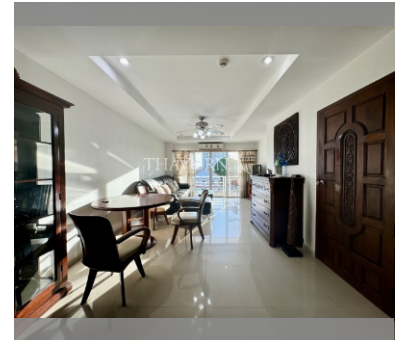

Condo for sale 2 bedroom 60.69 m² in Beach and Mountain Condo, Pattaya

฿ 2,800,000

UNIT PARAMETERS:

UID	FS-240292
quota	foreign quota
type	2 bedroom
size	60.69m²
floor	4
view	city view
quality	good
equipment	furniture, kitchen appliances
online viewing	on
transfer fee payer	50/50
exclusive	on

PROJECT PARAMETERS:

district	Jomtien
buildings	1
floors	5
built in	2008

FACILITIES:

General information: lowrise, covered parking.

Swimming pool: swimming pool.

Chill zone: garden.

Other: CCTV, security.