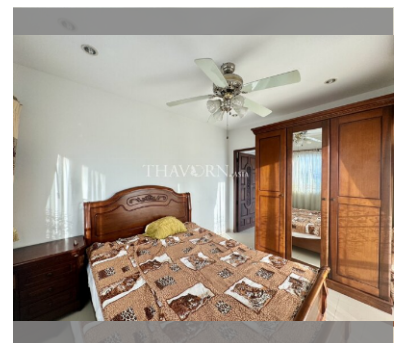

Condo for sale 2 bedroom 60.69 m² in Beach and Mountain Condo, Pattaya

฿ 2,400,000

UNIT PARAMETERS:

UID	FS-240292
quota	foreign quota
type	2 bedroom
size	60.69m²
floor	4
view	city view
quality	good
equipment	furniture, kitchen appliances
online viewing	on
transfer fee payer	50/50
exclusive	on

PROJECT PARAMETERS:

district	Jomtien
buildings	1
floors	5
built in	2008

FACILITIES:

General information: lowrise, covered parking.

Swimming pool: swimming pool.

Chill zone: garden.

Other: CCTV, security.