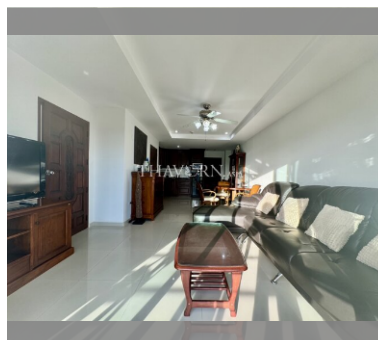

Condo for sale 2 bedroom 60.69 m² in Beach and Mountain Condo, Pattaya

฿ 2,800,000

UNIT PARAMETERS:

UID	FS-240292
quota	foreign quota
type	2 bedroom
size	60.69m²
floor	4
view	city view
quality	good
equipment	furniture, kitchen appliances
online viewing	on
transfer cost	
transfer fee payer	50/50
additional cost	

PROJECT PARAMETERS:

district	Jomtien
buildings	1
floors	5
built in	2008

FACILITIES:

General information: lowrise, covered parking.

Swimming pool: swimming pool.

Chill zone: garden.

Other: CCTV, security.