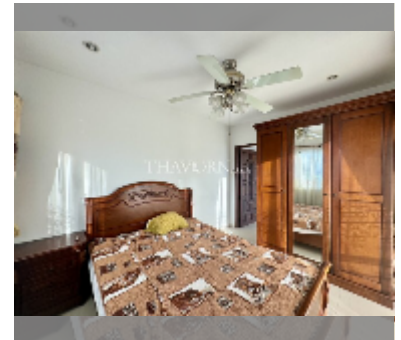

Condo for sale 2 bedroom 60.69 m² in Beach and Mountain Condo, Pattaya

฿ 2,400,000

UNIT PARAMETERS:

UID	FS-240292
quota	foreign quota
type	2 bedroom
size	60.69m²
floor	4
view	city view
quality	good
equipment: furniture, kitchen appliances	
online viewing	yes

PROJECT PARAMETERS:

district	Jomtien
buildings	1
floors	5
built in	2008

FACILITIES:

General information: lowrise, covered parking.

Swimming pool: swimming pool.

Chill zone: garden.

Other: CCTV, security.