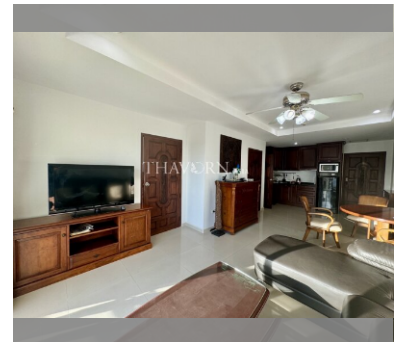

Condo for sale 2 bedroom 60.69 m² in Beach and Mountain Condo, Pattaya

฿ 2,400,000

UNIT PARAMETERS:

UID	FS-240292
quota	foreign quota
type	2 bedroom
size	60.69m²
floor	4
view	city view
quality	good
equipment	furniture, kitchen appliances
online viewing	on
transfer fee payer	50/50
exclusive	on

PROJECT PARAMETERS:

district	Jomtien
buildings	1
floors	5
built in	2008

FACILITIES:

General information: lowrise, covered parking.

Swimming pool: swimming pool.

Chill zone: garden.

Other: CCTV, security.