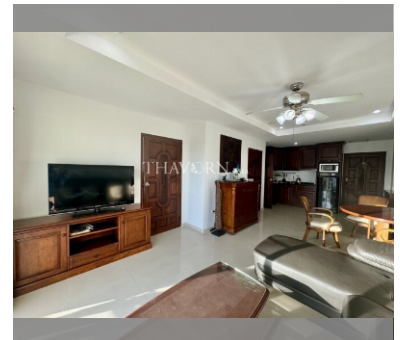

Condo for sale 2 bedroom 60.69 m² in Beach and Mountain Condo, Pattaya

฿ 2,800,000

UNIT PARAMETERS:

UID	FS-240292
quota	foreign quota
type	2 bedroom
size	60.69m²
floor	4
view	city view
quality	good
equipment	furniture, kitchen appliances
online viewing	on
transfer cost	
transfer fee payer	50/50
additional cost	

PROJECT PARAMETERS:

district	Jomtien
buildings	1
floors	5
built in	2008

FACILITIES:

General information: lowrise, covered parking.

Swimming pool: swimming pool.

Chill zone: garden.

Other: CCTV, security.