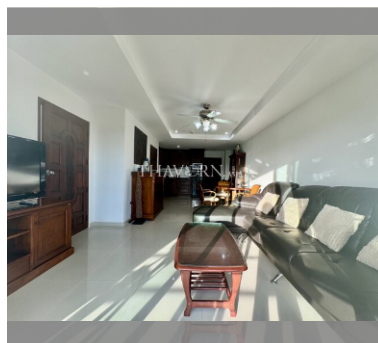

Condo for sale 2 bedroom 60.69 m² in Beach and Mountain Condo, Pattaya

฿ 2,400,000

UNIT PARAMETERS:

UID	FS-240292
quota	foreign quota
type	2 bedroom
size	60.69m²
floor	4
view	city view
quality	good
equipment	furniture, kitchen appliances
online viewing	on
transfer fee payer	50/50
exclusive	on

PROJECT PARAMETERS:

district	Jomtien
buildings	1
floors	5
built in	2008

FACILITIES:

General information: lowrise, covered parking.

Swimming pool: swimming pool.

Chill zone: garden.

Other: CCTV, security.