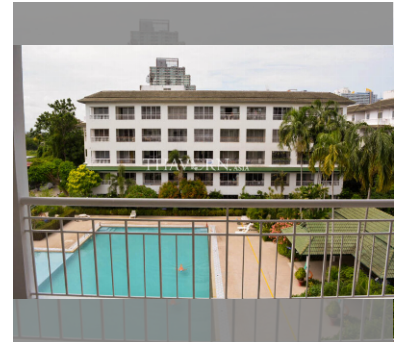

Condo for sale 1 bedroom 84 m² in Baan Suan Lalana, Pattaya

฿ 3,300,000

UNIT PARAMETERS:

UID	FS-240291
quota	foreign quota
type	1 bedroom
size	84m²
floor	4
view	pool view
quality	not chosen
transfer fee payer	Seller 50/ Buyer 50

PROJECT PARAMETERS:

district	Jomtien
buildings	9
floors	5
built in	1991
maintenance	฿ 20,160/year

FACILITIES:

General information: resort, meters to beach: 400, minutes to beach: 8, open parking, covered parking.

Swimming pool: swimming pool, kids pool.

Chill zone: chill zone, garden.

Health zone: gym.

Other: CCTV, security.