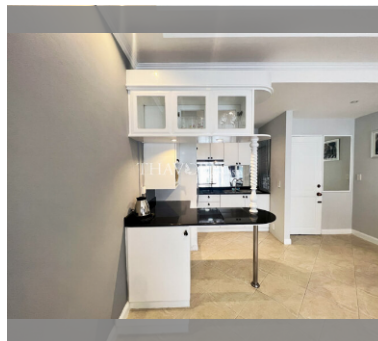

Condo for sale 1 bedroom 84 m² in Baan Suan Lalana, Pattaya

฿ 3,300,000

UNIT PARAMETERS:

UID	FS-240291
quota	foreign quota
type	1 bedroom
size	84m²
floor	4
view	pool view
quality	not chosen
transfer fee payer	Seller 50/ Buyer 50

PROJECT PARAMETERS:

district	Jomtien
buildings	9
floors	5
built in	1991
maintenance	฿ 20,160/year

FACILITIES:

General information: resort, meters to beach: 400, minutes to beach: 8, open parking, covered parking.

Swimming pool: swimming pool, kids pool.

Chill zone: chill zone, garden.

Health zone: gym.

Other: CCTV, security.