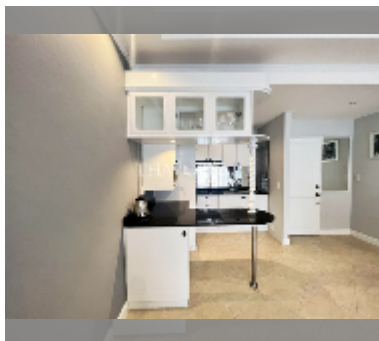

Condo for sale 1 bedroom 84 m² in Baan Suan Lalana, Pattaya

฿ 3,490,000

UNIT PARAMETERS:

UID	FS-240291
quota	foreign quota
type	1 bedroom
size	84m²
floor	4
view	pool view

PROJECT PARAMETERS:

district	Jomtien
buildings	9
floors	5
built in	1991
maintenance	฿ 20,160/year

FACILITIES:

General information: resort, meters to beach: 400, minutes to beach: 8, open parking, covered parking.
Swimming pool: swimming pool, kids pool.
Chill zone: chill zone, garden.
Health zone: gym.
Other: CCTV, security.