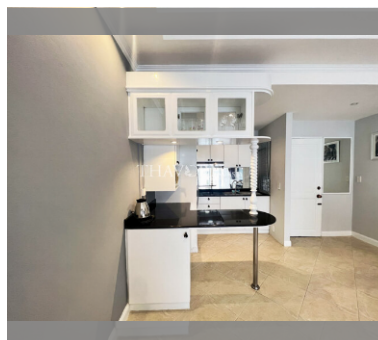

Condo for sale 1 bedroom 84 m² in Baan Suan Lalana, Pattaya

฿ 3,300,000

UNIT PARAMETERS:

UID	FS-240291
quota	foreign quota
type	1 bedroom
size	84m²
floor	4
view	pool view
quality	not chosen
transfer fee payer	Seller 50/ Buyer 50

PROJECT PARAMETERS:

district	Jomtien
buildings	9
floors	5
built in	1991
maintenance	฿ 20,160/year

FACILITIES:

General information: resort, meters to beach: 400, minutes to beach: 8, open parking, covered parking.

Swimming pool: swimming pool, kids pool.

Chill zone: chill zone, garden.

Health zone: gym.

Other: CCTV, security.