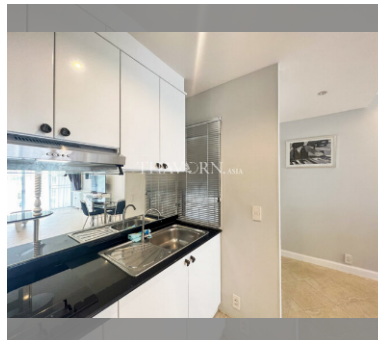

Condo for sale 1 bedroom 84 m² in Baan Suan Lalana, Pattaya

฿ 3,300,000

UNIT PARAMETERS:

UID	FS-240291
quota	foreign quota
type	1 bedroom
size	84m²
floor	4
view	pool view
quality	not chosen
transfer fee payer	Seller 50/ Buyer 50

PROJECT PARAMETERS:

district	Jomtien
buildings	9
floors	5
built in	1991
maintenance	฿ 20,160/year

FACILITIES:

General information: resort, meters to beach: 400, minutes to beach: 8, open parking, covered parking.

Swimming pool: swimming pool, kids pool.

Chill zone: chill zone, garden.

Health zone: gym.

Other: CCTV, security.