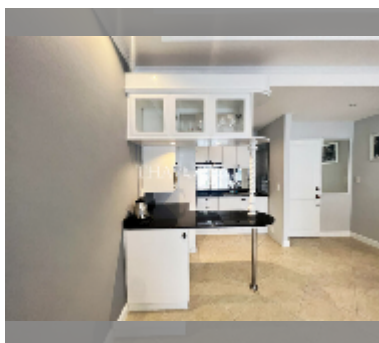

Condo for sale 1 bedroom 84 m² in Baan Suan Lalana, Pattaya

฿ 3,490,000

UNIT PARAMETERS:

UID	FS-240291
quota	foreign quota
type	1 bedroom
size	84m²
floor	4
view	pool view

PROJECT PARAMETERS:

district	Jomtien
buildings	9
floors	5
built in	1991
maintenance	฿ 20,160/year

FACILITIES:

General information: resort, meters to beach: 400, minutes to beach: 8, open parking, covered parking.

Swimming pool: swimming pool, kids pool.

Chill zone: chill zone, garden.

Health zone: gym.

Other: CCTV, security.