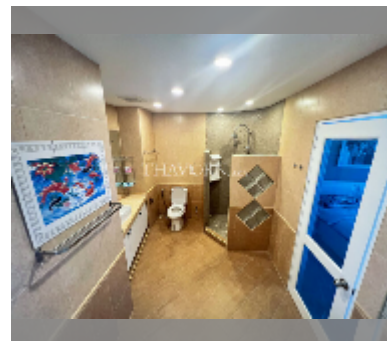

Condo for sale 1 bedroom 84 m² in Baan Suan Lalana, Pattaya

฿ 3,490,000

UNIT PARAMETERS:

UID	FS-240291
quota	foreign quota
type	1 bedroom
size	84m²
floor	4
view	pool view

PROJECT PARAMETERS:

district	Jomtien
buildings	9
floors	5
built in	1991
maintenance	฿ 20,160/year

FACILITIES:

General information: resort, meters to beach: 400, minutes to beach: 8, open parking, covered parking.
Swimming pool: swimming pool, kids pool.
Chill zone: chill zone, garden.
Health zone: gym.
Other: CCTV, security.