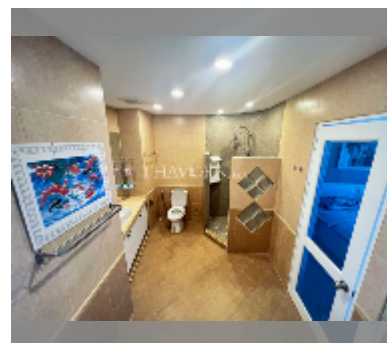

Condo for sale 1 bedroom 84 m² in Baan Suan Lalana, Pattaya

฿ 3,490,000

UNIT PARAMETERS:

UID	FS-240291
quota	foreign quota
type	1 bedroom
size	84m²
floor	4
view	pool view

PROJECT PARAMETERS:

district	Jomtien
buildings	9
floors	5
built in	1991
maintenance	฿ 20,160/year

FACILITIES:

General information: resort, meters to beach: 400, minutes to beach: 8, open parking, covered parking.

Swimming pool: swimming pool, kids pool.

Chill zone: chill zone, garden.

Health zone: gym.

Other: CCTV, security.