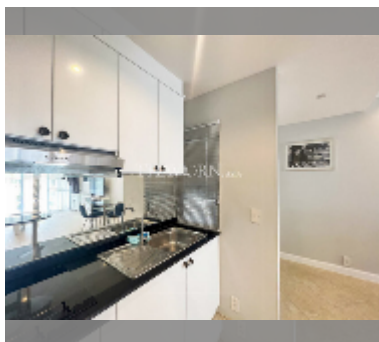

Condo for sale 1 bedroom 84 m² in Baan Suan Lalana, Pattaya

฿ 3,490,000

UNIT PARAMETERS:

UID	FS-240291
quota	foreign quota
type	1 bedroom
size	84m²
floor	4
view	pool view

PROJECT PARAMETERS:

district	Jomtien
buildings	9
floors	5
built in	1991
maintenance	฿ 20,160/year

FACILITIES:

General information: resort, meters to beach: 400, minutes to beach: 8, open parking, covered parking.

Swimming pool: swimming pool, kids pool.

Chill zone: chill zone, garden.

Health zone: gym.

Other: CCTV, security.