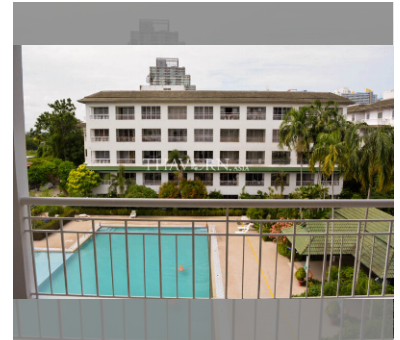

Condo for sale 1 bedroom 84 m² in Baan Suan Lalana, Pattaya

฿ 3,300,000

UNIT PARAMETERS:

UID	FS-240291
quota	foreign quota
type	1 bedroom
size	84m²
floor	4
view	pool view
quality	not chosen
transfer fee payer	Seller 50/ Buyer 50

PROJECT PARAMETERS:

district	Jomtien
buildings	9
floors	5
built in	1991
maintenance	฿ 20,160/year

FACILITIES:

General information: resort, meters to beach: 400, minutes to beach: 8, open parking, covered parking.

Swimming pool: swimming pool, kids pool.

Chill zone: chill zone, garden.

Health zone: gym.

Other: CCTV, security.