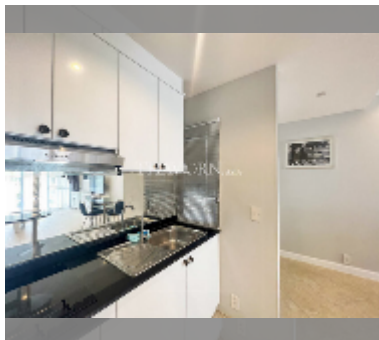

Condo for sale 1 bedroom 84 m² in Baan Suan Lalana, Pattaya

฿ 3,490,000

UNIT PARAMETERS:

UID	FS-240291
quota	foreign quota
type	1 bedroom
size	84m²
floor	4
view	pool view

PROJECT PARAMETERS:

district	Jomtien
buildings	9
floors	5
built in	1991
maintenance	฿ 20,160/year

FACILITIES:

General information: resort, meters to beach: 400, minutes to beach: 8, open parking, covered parking.
Swimming pool: swimming pool, kids pool.
Chill zone: chill zone, garden.
Health zone: gym.
Other: CCTV, security.