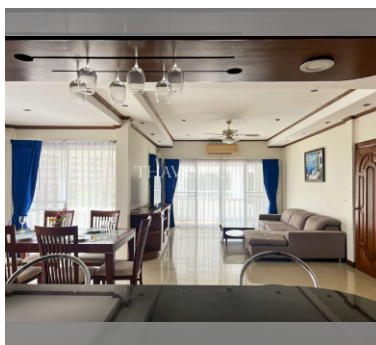

Condo for sale 1 bedroom 108 m² in Baan Suan Lalana, Pattaya

Discover the perfect blend of comfort and luxury with this stunning 1-bedroom apartment for sale in the prestigious Baan Suan Lalana complex, located in the vibrant city of Pattaya, specifically in the serene Jomtien area. Priced at an attractive 3,850,000, this spacious flat offers 108 square meters of beautifully furnished living space. Situated on the 4th floor of a 5-story building, this fully furnished apartment is ready for you to move in and start enjoying the best of Pattaya living. The foreign ownership quota makes it an excellent investment opportunity for international buyers. Imagine waking up in your stylish bedroom, enjoying breakfast in your modern kitchen, and spending your evenings relaxing in the elegantly designed livi...

฿ 3,850,000

UNIT PARAMETERS:

UID	FS-240290
quota	foreign quota
type	1 bedroom
size	108m²
floor	4
view	city view
quality	not chosen
transfer cost	
transfer fee payer	Seller 50/ Buyer 50
additional cost	

PROJECT PARAMETERS:

district	Jomtien
buildings	9
floors	5
built in	1991
maintenance	฿ 25,920/year

FACILITIES:

General information: resort, meters to beach: 400, minutes to beach: 8, open parking, covered parking.

Swimming pool: swimming pool, kids pool.

Chill zone: chill zone, garden.

Health zone: gym.

Other: CCTV, security.