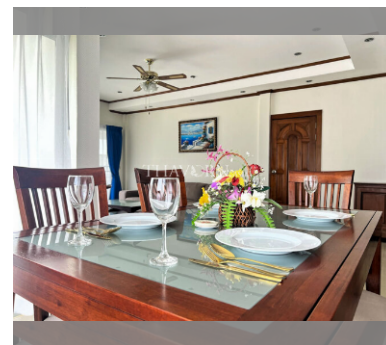

Condo for sale 1 bedroom 108 m² in Baan Suan Lalana, Pattaya

Discover the perfect blend of comfort and luxury with this stunning 1-bedroom apartment for sale in the prestigious Baan Suan Lalana complex, located in the vibrant city of Pattaya, specifically in the serene Jomtien area. Priced at an attractive 3,850,000, this spacious flat offers 108 square meters of beautifully furnished living space. Situated on the 4th floor of a 5-story building, this fully furnished apartment is ready for you to move in and start enjoying the best of Pattaya living. The foreign ownership quota makes it an excellent investment opportunity for international buyers. Imagine waking up in your stylish bedroom, enjoying breakfast in your modern kitchen, and spending your evenings relaxing in the elegantly designed livi...

฿ 3,850,000

UNIT PARAMETERS:

UID	FS-240290
quota	foreign quota
type	1 bedroom
size	108m²
floor	4
view	city view
quality	not chosen
transfer cost	
transfer fee payer	Seller 50/ Buyer 50
additional cost	

PROJECT PARAMETERS:

district	Jomtien
buildings	9
floors	5
built in	1991
maintenance	฿ 25,920/year

FACILITIES:

General information: resort, meters to beach: 400, minutes to beach: 8, open parking, covered parking.

Swimming pool: swimming pool, kids pool.

Chill zone: chill zone, garden.

Health zone: gym.

Other: CCTV, security.