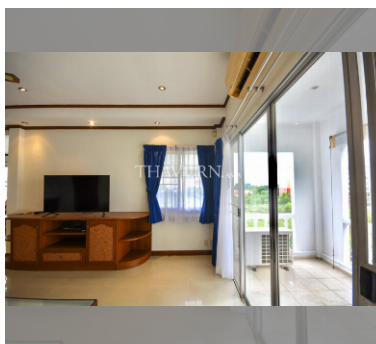

Condo for sale 1 bedroom 108 m² in Baan Suan Lalana, Pattaya

Discover the perfect blend of comfort and luxury with this stunning 1-bedroom apartment for sale in the prestigious Baan Suan Lalana complex, located in the vibrant city of Pattaya, specifically in the serene Jomtien area. Priced at an attractive 3,850,000, this spacious flat offers 108 square meters of beautifully furnished living space. Situated on the 4th floor of a 5-story building, this fully furnished apartment is ready for you to move in and start enjoying the best of Pattaya living. The foreign ownership quota makes it an excellent investment opportunity for international buyers. Imagine waking up in your stylish bedroom, enjoying breakfast in your modern kitchen, and spending your evenings relaxing in the elegantly designed livi...

฿ 3,850,000

UNIT PARAMETERS:

UID	FS-240290
quota	foreign quota
type	1 bedroom
size	108m²
floor	4
view	city view
quality	not chosen
transfer cost	
transfer fee payer	Seller 50/ Buyer 50
additional cost	

PROJECT PARAMETERS:

district	Jomtien
buildings	9
floors	5
built in	1991
maintenance	฿ 25,920/year

FACILITIES:

General information: resort, meters to beach: 400, minutes to beach: 8, open parking, covered parking.

Swimming pool: swimming pool, kids pool.

Chill zone: chill zone, garden.

Health zone: gym.

Other: CCTV, security.