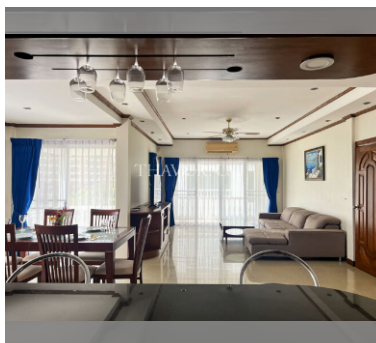

Condo for sale 1 bedroom 108 m² in Baan Suan Lalana, Pattaya

฿ 3,850,000

UNIT PARAMETERS:

UID	FS-240290
quota	foreign quota
type	1 bedroom
size	108m²
floor	4
view	city view
quality	not chosen
transfer fee payer	Seller 50/ Buyer 50

PROJECT PARAMETERS:

district	Jomtien
buildings	9
floors	5
built in	1991
maintenance	฿ 25,920/year

FACILITIES:

General information: resort, meters to beach: 400, minutes to beach: 8, open parking, covered parking.

Swimming pool: swimming pool, kids pool.

Chill zone: chill zone, garden.

Health zone: gym.

Other: CCTV, security.