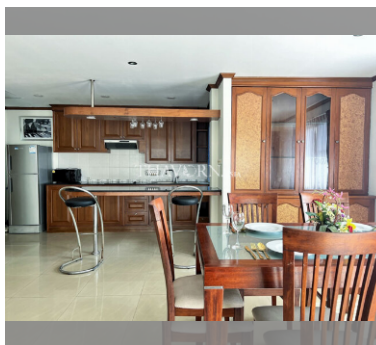

Condo for sale 1 bedroom 108 m² in Baan Suan Lalana, Pattaya

Discover the perfect blend of comfort and luxury with this stunning 1-bedroom apartment for sale in the prestigious Baan Suan Lalana complex, located in the vibrant city of Pattaya, specifically in the serene Jomtien area. Priced at an attractive 3,850,000, this spacious flat offers 108 square meters of beautifully furnished living space. Situated on the 4th floor of a 5-story building, this fully furnished apartment is ready for you to move in and start enjoying the best of Pattaya living. The foreign ownership quota makes it an excellent investment opportunity for international buyers. Imagine waking up in your stylish bedroom, enjoying breakfast in your modern kitchen, and spending your evenings relaxing in the elegantly designed livi...

฿ 3,850,000

UNIT PARAMETERS:

UID	FS-240290
quota	foreign quota
type	1 bedroom
size	108m²
floor	4
view	city view
quality	not chosen
transfer cost	
transfer fee payer	Seller 50/ Buyer 50
additional cost	

PROJECT PARAMETERS:

district	Jomtien
buildings	9
floors	5
built in	1991
maintenance	฿ 25,920/year

FACILITIES:

General information: resort, meters to beach: 400, minutes to beach: 8, open parking, covered parking.

Swimming pool: swimming pool, kids pool.

Chill zone: chill zone, garden.

Health zone: gym.

Other: CCTV, security.