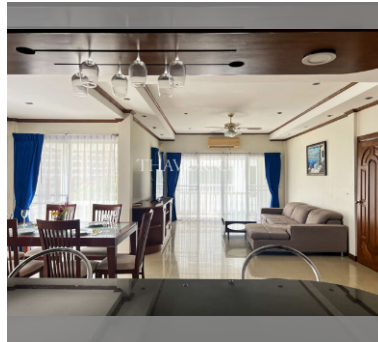

Condo for sale 1 bedroom 108 m² in Baan Suan Lalana, Pattaya

฿ 3,850,000

UNIT PARAMETERS:

UID	FS-240290
quota	foreign quota
type	1 bedroom
size	108m²
floor	4
view	city view
quality	not chosen
transfer fee payer	Seller 50/ Buyer 50

PROJECT PARAMETERS:

district	Jomtien
buildings	9
floors	5
built in	1991
maintenance	฿ 25,920/year

FACILITIES:

General information: resort, meters to beach: 400, minutes to beach: 8, open parking, covered parking.

Swimming pool: swimming pool, kids pool.

Chill zone: chill zone, garden.

Health zone: gym.

Other: CCTV, security.