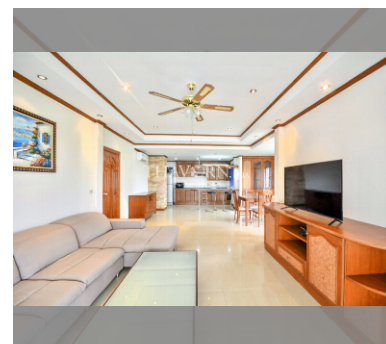

Condo for sale 1 bedroom 108 m² in Baan Suan Lalana, Pattaya

Discover the perfect blend of comfort and luxury with this stunning 1-bedroom apartment for sale in the prestigious Baan Suan Lalana complex, located in the vibrant city of Pattaya, specifically in the serene Jomtien area. Priced at an attractive 3,850,000, this spacious flat offers 108 square meters of beautifully furnished living space. Situated on the 4th floor of a 5-story building, this fully furnished apartment is ready for you to move in and start enjoying the best of Pattaya living. The foreign ownership quota makes it an excellent investment opportunity for international buyers. Imagine waking up in your stylish bedroom, enjoying breakfast in your modern kitchen, and spending your evenings relaxing in the elegantly designed livi...

฿ 3,850,000

UNIT PARAMETERS:

UID	FS-240290
quota	foreign quota
type	1 bedroom
size	108m²
floor	4
view	city view
quality	not chosen
transfer cost	
transfer fee payer	Seller 50/ Buyer 50
additional cost	

PROJECT PARAMETERS:

district	Jomtien
buildings	9
floors	5
built in	1991
maintenance	฿ 25,920/year

FACILITIES:

General information: resort, meters to beach: 400, minutes to beach: 8, open parking, covered parking.

Swimming pool: swimming pool, kids pool.

Chill zone: chill zone, garden.

Health zone: gym.

Other: CCTV, security.