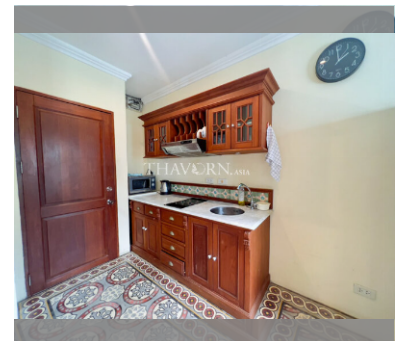

Condo for sale 1 bedroom 100 m² in Baan Suan Lalana, Pattaya

฿ 3,650,000

UNIT PARAMETERS:

UID	FS-240288
quota	foreign quota
type	1 bedroom
size	100m²
floor	2
view	garden view
quality	not chosen
transfer fee payer	Seller 50/ Buyer 50

PROJECT PARAMETERS:

district	Jomtien
buildings	9
floors	5
built in	1991
maintenance	฿ 24,000/year

FACILITIES:

General information: resort, meters to beach: 400, minutes to beach: 8, open parking, covered parking.

Swimming pool: swimming pool, kids pool.

Chill zone: chill zone, garden.

Health zone: gym.

Other: CCTV, security.