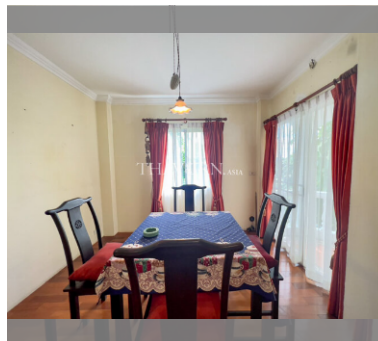

Condo for sale 1 bedroom 100 m² in Baan Suan Lalana, Pattaya

฿ 3,650,000

UNIT PARAMETERS:

UID	FS-240288
quota	foreign quota
type	1 bedroom
size	100m²
floor	2
view	garden view
quality	not chosen
transfer fee payer	Seller 50/ Buyer 50

PROJECT PARAMETERS:

district	Jomtien
buildings	9
floors	5
built in	1991
maintenance	฿ 24,000/year

FACILITIES:

General information: resort, meters to beach: 400, minutes to beach: 8, open parking, covered parking.

Swimming pool: swimming pool, kids pool.

Chill zone: chill zone, garden.

Health zone: gym.

Other: CCTV, security.