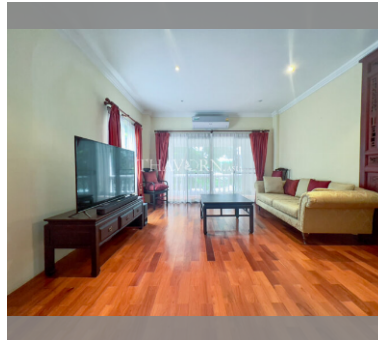

Condo for sale 1 bedroom 100 m² in Baan Suan Lalana, Pattaya

฿ 3,650,000

UNIT PARAMETERS:

UID	FS-240288
quota	foreign quota
type	1 bedroom
size	100m²
floor	2
view	garden view
quality	not chosen
transfer fee payer	Seller 50/ Buyer 50

PROJECT PARAMETERS:

district	Jomtien
buildings	9
floors	5
built in	1991
maintenance	฿ 24,000/year

FACILITIES:

General information: resort, meters to beach: 400, minutes to beach: 8, open parking, covered parking.

Swimming pool: swimming pool, kids pool.

Chill zone: chill zone, garden.

Health zone: gym.

Other: CCTV, security.