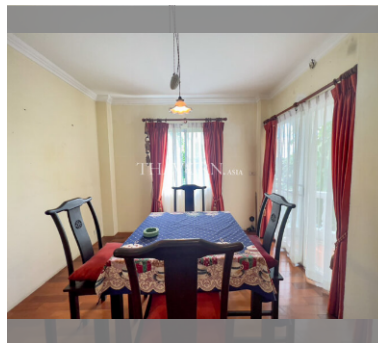

Condo for sale 1 bedroom 100 m² in Baan Suan Lalana, Pattaya

฿ 3,650,000

UNIT PARAMETERS:

UID	FS-240288
quota	foreign quota
type	1 bedroom
size	100m²
floor	2
view	garden view
quality	not chosen
transfer fee payer	Seller 50/ Buyer 50

PROJECT PARAMETERS:

district	Jomtien
buildings	9
floors	5
built in	1991
maintenance	฿ 24,000/year

FACILITIES:

General information: resort, meters to beach: 400, minutes to beach: 8, open parking, covered parking.

Swimming pool: swimming pool, kids pool.

Chill zone: chill zone, garden.

Health zone: gym.

Other: CCTV, security.