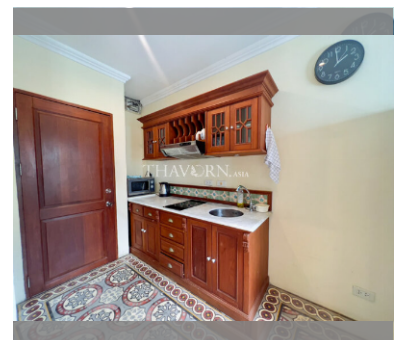

Condo for sale 1 bedroom 100 m² in Baan Suan Lalana, Pattaya

฿ 3,650,000

UNIT PARAMETERS:

UID	FS-240288
quota	foreign quota
type	1 bedroom
size	100m²
floor	2
view	garden view
quality	not chosen
transfer fee payer	Seller 50/ Buyer 50

PROJECT PARAMETERS:

district	Jomtien
buildings	9
floors	5
built in	1991
maintenance	฿ 24,000/year

FACILITIES:

General information: resort, meters to beach: 400, minutes to beach: 8, open parking, covered parking.

Swimming pool: swimming pool, kids pool.

Chill zone: chill zone, garden.

Health zone: gym.

Other: CCTV, security.