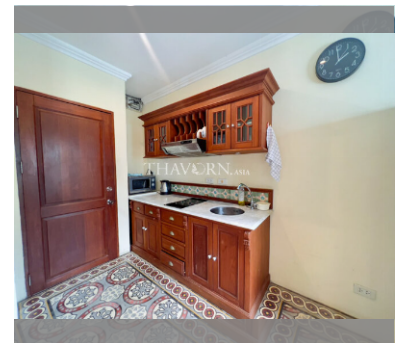

Condo for sale 1 bedroom 100 m² in Baan Suan Lalana, Pattaya

฿ 3,650,000

UNIT PARAMETERS:

UID	FS-240288
quota	foreign quota
type	1 bedroom
size	100m²
floor	2
view	garden view
quality	not chosen
transfer fee payer	Seller 50/ Buyer 50

PROJECT PARAMETERS:

district	Jomtien
buildings	9
floors	5
built in	1991
maintenance	฿ 24,000/year

FACILITIES:

General information: resort, meters to beach: 400, minutes to beach: 8, open parking, covered parking.

Swimming pool: swimming pool, kids pool.

Chill zone: chill zone, garden.

Health zone: gym.

Other: CCTV, security.