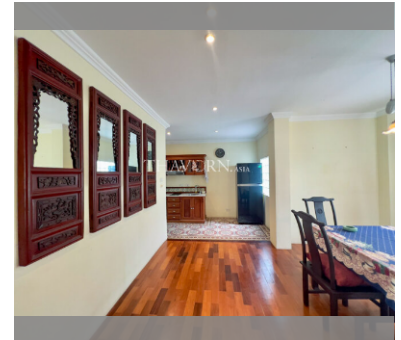

Condo for sale 1 bedroom 100 m² in Baan Suan Lalana, Pattaya

฿ 3,650,000

UNIT PARAMETERS:

UID	FS-240288
quota	foreign quota
type	1 bedroom
size	100m²
floor	2
view	garden view
quality	not chosen
transfer fee payer	Seller 50/ Buyer 50

PROJECT PARAMETERS:

district	Jomtien
buildings	9
floors	5
built in	1991
maintenance	฿ 24,000/year

FACILITIES:

General information: resort, meters to beach: 400, minutes to beach: 8, open parking, covered parking.

Swimming pool: swimming pool, kids pool.

Chill zone: chill zone, garden.

Health zone: gym.

Other: CCTV, security.