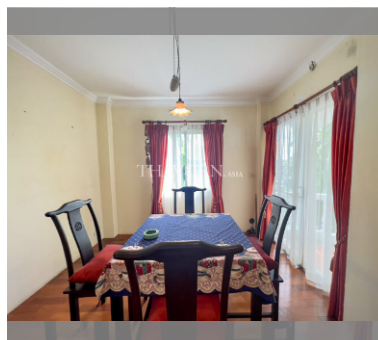

Condo for sale 1 bedroom 100 m² in Baan Suan Lalana, Pattaya

฿ 3,650,000

UNIT PARAMETERS:

UID	FS-240288
quota	foreign quota
type	1 bedroom
size	100m²
floor	2
view	garden view
quality	not chosen
transfer fee payer	Seller 50/ Buyer 50

PROJECT PARAMETERS:

district	Jomtien
buildings	9
floors	5
built in	1991
maintenance	฿ 24,000/year

FACILITIES:

General information: resort, meters to beach: 400, minutes to beach: 8, open parking, covered parking.

Swimming pool: swimming pool, kids pool.

Chill zone: chill zone, garden.

Health zone: gym.

Other: CCTV, security.