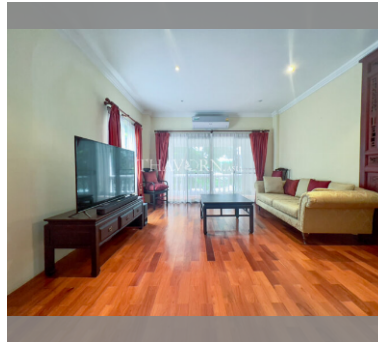

Condo for sale 1 bedroom 100 m² in Baan Suan Lalana, Pattaya

฿ 3,650,000

UNIT PARAMETERS:

UID	FS-240288
quota	foreign quota
type	1 bedroom
size	100m²
floor	2
view	garden view
quality	not chosen
transfer fee payer	Seller 50/ Buyer 50

PROJECT PARAMETERS:

district	Jomtien
buildings	9
floors	5
built in	1991
maintenance	฿ 24,000/year

FACILITIES:

General information: resort, meters to beach: 400, minutes to beach: 8, open parking, covered parking.

Swimming pool: swimming pool, kids pool.

Chill zone: chill zone, garden.

Health zone: gym.

Other: CCTV, security.