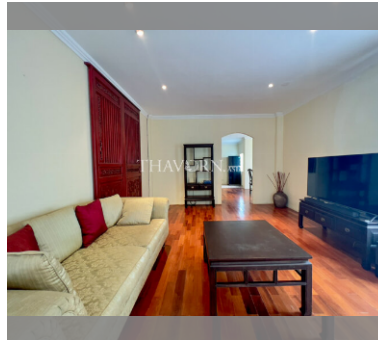

Condo for sale 1 bedroom 100 m² in Baan Suan Lalana, Pattaya

฿ 3,650,000

UNIT PARAMETERS:

UID	FS-240288
quota	foreign quota
type	1 bedroom
size	100m²
floor	2
view	garden view
quality	not chosen
transfer fee payer	Seller 50/ Buyer 50

PROJECT PARAMETERS:

district	Jomtien
buildings	9
floors	5
built in	1991
maintenance	฿ 24,000/year

FACILITIES:

General information: resort, meters to beach: 400, minutes to beach: 8, open parking, covered parking.

Swimming pool: swimming pool, kids pool.

Chill zone: chill zone, garden.

Health zone: gym.

Other: CCTV, security.