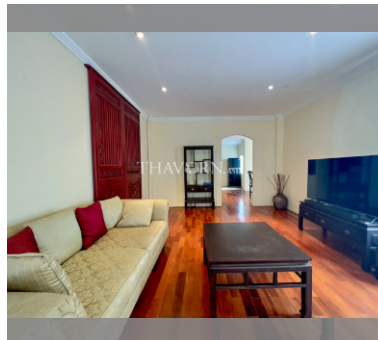

Condo for sale 1 bedroom 100 m² in Baan Suan Lalana, Pattaya

฿ 3,650,000

UNIT PARAMETERS:

UID	FS-240288
quota	foreign quota
type	1 bedroom
size	100m²
floor	2
view	garden view
quality	not chosen
transfer fee payer	Seller 50/ Buyer 50

PROJECT PARAMETERS:

district	Jomtien
buildings	9
floors	5
built in	1991
maintenance	฿ 24,000/year

FACILITIES:

General information: resort, meters to beach: 400, minutes to beach: 8, open parking, covered parking.

Swimming pool: swimming pool, kids pool.

Chill zone: chill zone, garden.

Health zone: gym.

Other: CCTV, security.