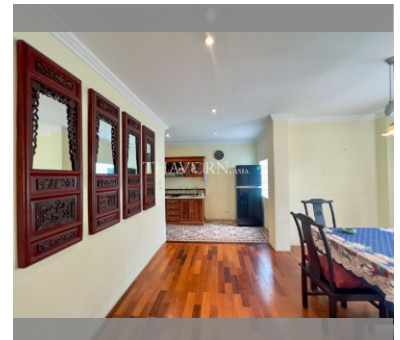

Condo for sale 1 bedroom 100 m² in Baan Suan Lalana, Pattaya

฿ 3,650,000

UNIT PARAMETERS:

UID	FS-240288
quota	foreign quota
type	1 bedroom
size	100m²
floor	2
view	garden view
quality	not chosen
transfer fee payer	Seller 50/ Buyer 50

PROJECT PARAMETERS:

district	Jomtien
buildings	9
floors	5
built in	1991
maintenance	฿ 24,000/year

FACILITIES:

General information: resort, meters to beach: 400, minutes to beach: 8, open parking, covered parking.

Swimming pool: swimming pool, kids pool.

Chill zone: chill zone, garden.

Health zone: gym.

Other: CCTV, security.