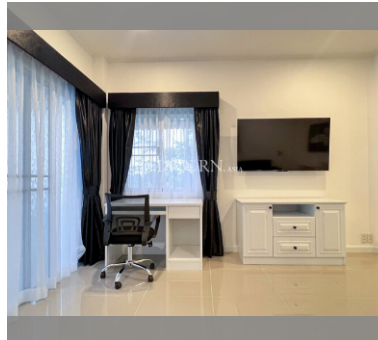

Condo for sale 1 bedroom 65 m² in Baan Suan Lalana, Pattaya

฿ 2,850,000

UNIT PARAMETERS:

UID	FS-240287
quota	foreign quota
type	1 bedroom
size	65m²
floor	3
view	city view
quality	not chosen
transfer fee payer	Seller 50/ Buyer 50

PROJECT PARAMETERS:

district	Jomtien
buildings	9
floors	5
built in	1991
maintenance	฿ 15,600/year

FACILITIES:

General information: resort, meters to beach: 400, minutes to beach: 8, open parking, covered parking.

Swimming pool: swimming pool, kids pool.

Chill zone: chill zone, garden.

Health zone: gym.

Other: CCTV, security.