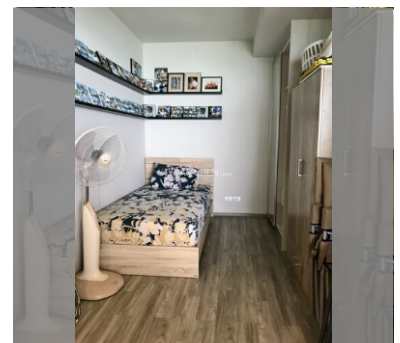

Condo for sale 2 bedroom 68 m² in Baan Plai Haad, Pattaya

฿ 9,000,000

UNIT PARAMETERS:

UID	FS-240284
quota	thai quota
type	2 bedroom
size	68m²
floor	29
view	sea view
quality	not chosen
transfer fee payer	Seller 50/ Buyer 50

PROJECT PARAMETERS:

district	Wongamat
buildings	2
floors	31
built in	2015
maintenance	฿ 36,720/year

FACILITIES:

General information: highrise, open parking, covered parking.

Swimming pool: swimming pool, rooftop pool.

Chill zone: chill zone, garden, rooftop chillout.

Health zone: gym, sauna.

Other: lobby, CCTV, security, minimart.