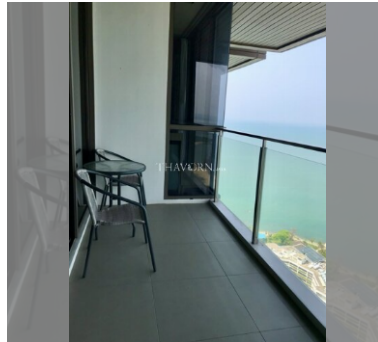

Condo for sale 2 bedroom 68 m² in Baan Plai Haad, Pattaya

฿ 9,000,000

UNIT PARAMETERS:

UID	FS-240284
quota	thai quota
type	2 bedroom
size	68m²
floor	29
view	sea view
quality	not chosen
transfer fee payer	Seller 50/ Buyer 50

PROJECT PARAMETERS:

district	Wongamat
buildings	2
floors	31
built in	2015
maintenance	฿ 36,720/year

FACILITIES:

General information: highrise, open parking, covered parking.

Swimming pool: swimming pool, rooftop pool.

Chill zone: chill zone, garden, rooftop chillout.

Health zone: gym, sauna.

Other: lobby, CCTV, security, minimart.