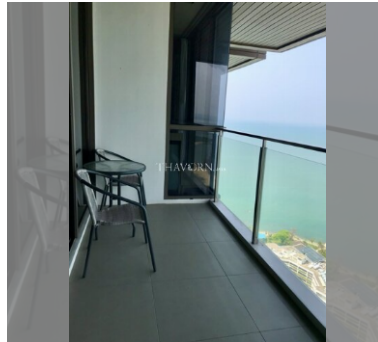

Condo for sale 2 bedroom 68 m² in Baan Plai Haad, Pattaya

฿ 9,000,000

UNIT PARAMETERS:

UID	FS-240284
quota	thai quota
type	2 bedroom
size	68m ²
floor	29
view	sea view
quality	not chosen
transfer fee payer	Seller 50/ Buyer 50

Chill zone: chill zone, garden, rooftop chillout.

Health zone: gym, sauna.

Other: lobby, CCTV, security, minimart.

details