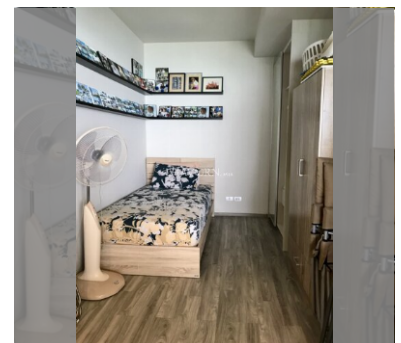

Condo for sale 2 bedroom 68 m² in Baan Plai Haad, Pattaya

฿ 9,000,000

UNIT PARAMETERS:

UID	FS-240284
quota	thai quota
type	2 bedroom
size	68m²
floor	29
view	sea view
quality	not chosen
transfer fee payer	Seller 50/ Buyer 50

PROJECT PARAMETERS:

district	Wongamat
buildings	2
floors	31
built in	2015
maintenance	฿ 36,720/year

FACILITIES:

General information: highrise, open parking, covered parking.

Swimming pool: swimming pool, rooftop pool.

Chill zone: chill zone, garden, rooftop chillout.

Health zone: gym, sauna.

Other: lobby, CCTV, security, minimart.