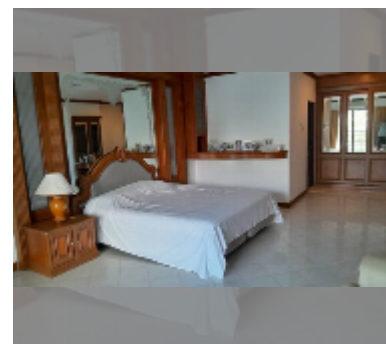

Condo for sale 1 bedroom 143 m² in View Talay 5, Pattaya

฿ 6,050,000

UNIT PARAMETERS:

UID	FS-240283
quota	thai quota
type	1 bedroom
size	143m²
floor	5
view	pool view

PROJECT PARAMETERS:

district	Thappraya
buildings	2
floors	22
built in	2007
maintenance	฿ 34,320/year

FACILITIES:

General information: highrise, meters to beach: 150, minutes to beach: 3, open parking, covered parking.

Swimming pool: swimming pool.

Other: reception, CCTV, security, minimart, laundry, room service.