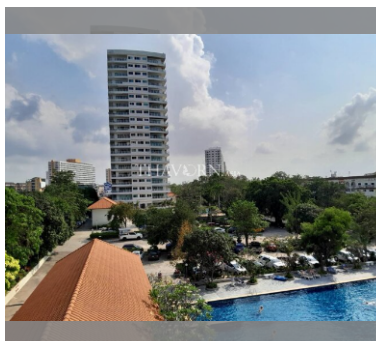

Condo for sale 1 bedroom 143 m<sup>2</sup> in View Talay 5, Pattaya

### FACILITIES:

**General information:** highrise, meters to beach: 150, minutes to beach: 3, open parking, covered parking.

**Swimming pool:** swimming pool.

**Other:** reception, CCTV, security, minimart, laundry, room service.