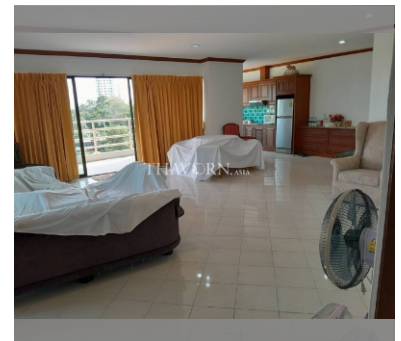

Condo for sale 1 bedroom 143 m² in View Talay 5, Pattaya

฿ 6,050,000

UNIT PARAMETERS:

UID	FS-240283
quota	thai quota
type	1 bedroom
size	143m²
floor	5
view	pool view
quality	not chosen
transfer fee payer	Transfer on Seller

PROJECT PARAMETERS:

district	Thappraya
buildings	2
floors	22
built in	2007
maintenance	฿ 34,320/year

FACILITIES:

General information: highrise, meters to beach: 150, minutes to beach: 3, open parking, covered parking.

Swimming pool: swimming pool.

Other: reception, CCTV, security, minimart, laundry, room service.