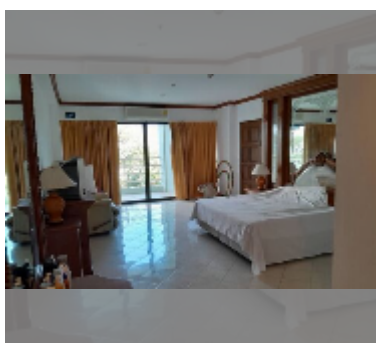

Condo for sale 1 bedroom 143 m² in View Talay 5, Pattaya

฿ 6,050,000

UNIT PARAMETERS:

UID	FS-240283
quota	thai quota
type	1 bedroom
size	143m²
floor	5
view	pool view

PROJECT PARAMETERS:

district	Thappraya
buildings	2
floors	22
built in	2007
maintenance	฿ 34,320/year

FACILITIES:

General information: highrise, meters to beach: 150, minutes to beach: 3, open parking, covered parking.

Swimming pool: swimming pool.

Other: reception, CCTV, security, minimart, laundry, room service.