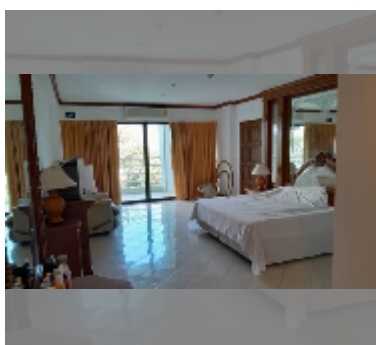

Condo for sale 1 bedroom 143 m² in View Talay 5, Pattaya

฿ 6,050,000

UNIT PARAMETERS:

UID	FS-240283
quota	thai quota
type	1 bedroom
size	143m²
floor	5
view	pool view

PROJECT PARAMETERS:

district	Thappraya
buildings	2
floors	22
built in	2007
maintenance	฿ 34,320/year

FACILITIES:

General information: highrise, meters to beach: 150, minutes to beach: 3, open parking, covered parking.

Swimming pool: swimming pool.

Other: reception, CCTV, security, minimart, laundry, room service.