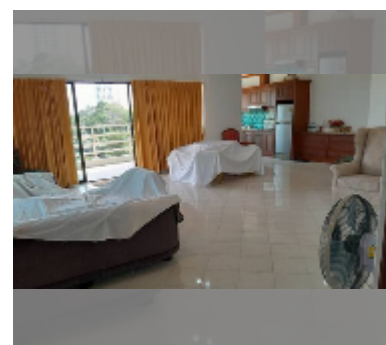

Condo for sale 1 bedroom 143 m² in View Talay 5, Pattaya

฿ 6,050,000

UNIT PARAMETERS:

UID	FS-240283
quota	thai quota
type	1 bedroom
size	143m²
floor	5
view	pool view

PROJECT PARAMETERS:

district	Thappraya
buildings	2
floors	22
built in	2007
maintenance	฿ 34,320/year

FACILITIES:

General information: highrise, meters to beach: 150, minutes to beach: 3, open parking, covered parking.

Swimming pool: swimming pool.

Other: reception, CCTV, security, minimart, laundry, room service.