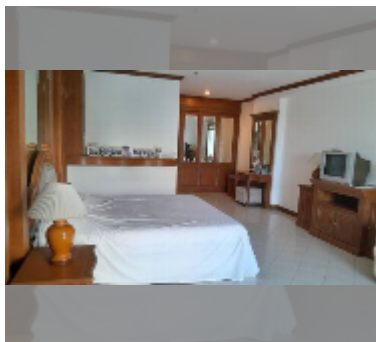

Condo for sale 1 bedroom 143 m² in View Talay 5, Pattaya

฿ 6,050,000

UNIT PARAMETERS:

UID	FS-240283
quota	thai quota
type	1 bedroom
size	143m²
floor	5
view	pool view

PROJECT PARAMETERS:

district	Thappraya
buildings	2
floors	22
built in	2007
maintenance	฿ 34,320/year

FACILITIES:

General information: highrise, meters to beach: 150, minutes to beach: 3, open parking, covered parking.

Swimming pool: swimming pool.

Other: reception, CCTV, security, minimart, laundry, room service.