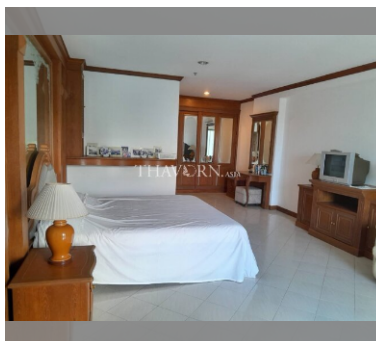

Condo for sale 1 bedroom 143 m² in View Talay 5, Pattaya

฿ 6,050,000

UNIT PARAMETERS:

UID	FS-240283
quota	thai quota
type	1 bedroom
size	143m²
floor	5
view	pool view
quality	not chosen
transfer fee payer	Transfer on Seller

PROJECT PARAMETERS:

district	Thappraya
buildings	2
floors	22
built in	2007
maintenance	฿ 34,320/year

FACILITIES:

General information: highrise, meters to beach: 150, minutes to beach: 3, open parking, covered parking.

Swimming pool: swimming pool.

Other: reception, CCTV, security, minimart, laundry, room service.