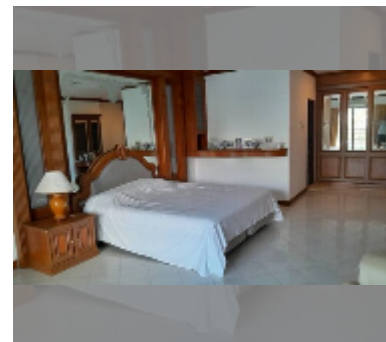

Condo for sale 1 bedroom 143 m² in View Talay 5, Pattaya

฿ 6,050,000

UNIT PARAMETERS:

UID	FS-240283
quota	thai quota
type	1 bedroom
size	143m ²
floor	5
view	pool view

PROJECT PARAMETERS:

district	Thappraya
buildings	2
floors	22
built in	2007
maintenance	฿ 34,320/year

FACILITIES:

General information: highrise, meters to beach: 150, minutes to beach: 3, open parking, covered parking.

Swimming pool: swimming pool.

Other: reception, CCTV, security, minimart, laundry, room service.