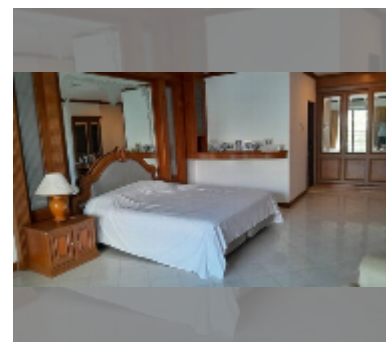

Condo for sale 1 bedroom 143 m² in View Talay 5, Pattaya

฿ 6,050,000

UNIT PARAMETERS:

UID	FS-240283
quota	thai quota
type	1 bedroom
size	143m²
floor	5
view	pool view

PROJECT PARAMETERS:

district	Thappraya
buildings	2
floors	22
built in	2007
maintenance	฿ 34,320/year

FACILITIES:

General information: highrise, meters to beach: 150, minutes to beach: 3, open parking, covered parking.

Swimming pool: swimming pool.

Other: reception, CCTV, security, minimart, laundry, room service.