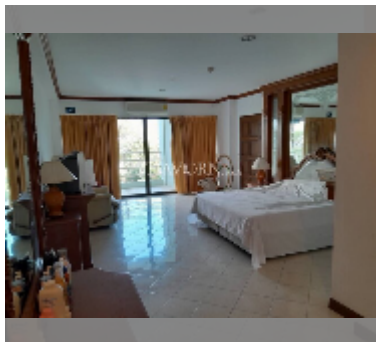

Condo for sale 1 bedroom 143 m² in View Talay 5, Pattaya

฿ 6,050,000

UNIT PARAMETERS:

UID	FS-240283
quota	thai quota
type	1 bedroom
size	143m ²
floor	5
view	pool view

PROJECT PARAMETERS:

district	Thappraya
buildings	2
floors	22
built in	2007
maintenance	฿ 34,320/year

FACILITIES:

General information: highrise, meters to beach: 150, minutes to beach: 3, open parking, covered parking.

Swimming pool: swimming pool.

Other: reception, CCTV, security, minimart, laundry, room service.