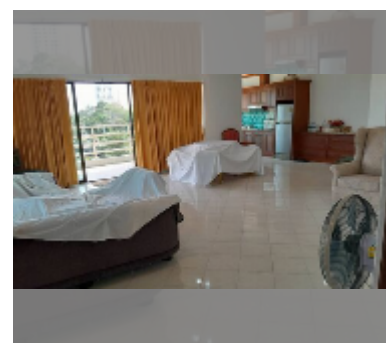

Condo for sale 1 bedroom 143 m² in View Talay 5, Pattaya

฿ 6,050,000

UNIT PARAMETERS:

UID	FS-240283
quota	thai quota
type	1 bedroom
size	143m²
floor	5
view	pool view

PROJECT PARAMETERS:

district	Thappraya
buildings	2
floors	22
built in	2007
maintenance	฿ 34,320/year

FACILITIES:

General information: highrise, meters to beach: 150, minutes to beach: 3, open parking, covered parking.

Swimming pool: swimming pool.

Other: reception, CCTV, security, minimart, laundry, room service.