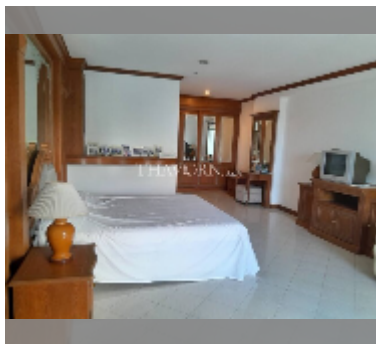

Condo for sale 1 bedroom 143 m² in View Talay 5, Pattaya

฿ 6,050,000

UNIT PARAMETERS:

UID	FS-240283
quota	thai quota
type	1 bedroom
size	143m²
floor	5
view	pool view

PROJECT PARAMETERS:

district	Thappraya
buildings	2
floors	22
built in	2007
maintenance	฿ 34,320/year

FACILITIES:

General information: highrise, meters to beach: 150, minutes to beach: 3, open parking, covered parking.

Swimming pool: swimming pool.

Other: reception, CCTV, security, minimart, laundry, room service.