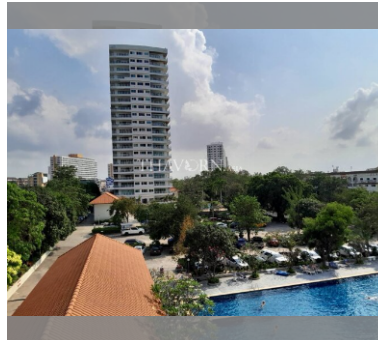

Condo for sale 1 bedroom 143 m² in View Talay 5, Pattaya

฿ 6,050,000

UNIT PARAMETERS:

UID	FS-240283
quota	thai quota
type	1 bedroom
size	143m²
floor	5
view	pool view
quality	not chosen
transfer fee payer	Transfer on Seller

PROJECT PARAMETERS:

district	Thappraya
buildings	2
floors	22
built in	2007
maintenance	฿ 34,320/year

FACILITIES:

General information: highrise, meters to beach: 150, minutes to beach: 3, open parking, covered parking.

Swimming pool: swimming pool.

Other: reception, CCTV, security, minimart, laundry, room service.