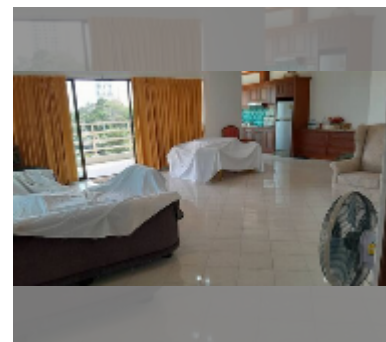

Condo for sale 1 bedroom 143 m² in View Talay 5, Pattaya

฿ 6,050,000

UNIT PARAMETERS:

UID	FS-240283
quota	thai quota
type	1 bedroom
size	143m ²
floor	5
view	pool view

PROJECT PARAMETERS:

district	Thappraya
buildings	2
floors	22
built in	2007
maintenance	฿ 34,320/year

FACILITIES:

General information: highrise, meters to beach: 150, minutes to beach: 3, open parking, covered parking.

Swimming pool: swimming pool.

Other: reception, CCTV, security, minimart, laundry, room service.