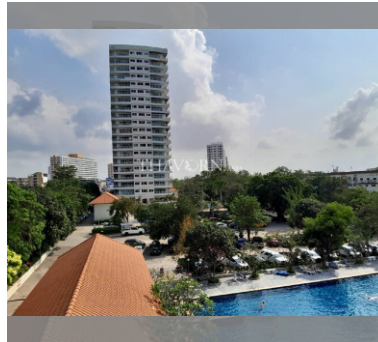

Condo for sale 1 bedroom 143 m² in View Talay 5, Pattaya

฿ 6,050,000

UNIT PARAMETERS:

UID	FS-240283
quota	thai quota
type	1 bedroom
size	143m²
floor	5
view	pool view
quality	not chosen
transfer fee payer	Transfer on Seller

PROJECT PARAMETERS:

district	Thappraya
buildings	2
floors	22
built in	2007
maintenance	฿ 34,320/year

FACILITIES:

General information: highrise, meters to beach: 150, minutes to beach: 3, open parking, covered parking.

Swimming pool: swimming pool.

Other: reception, CCTV, security, minimart, laundry, room service.