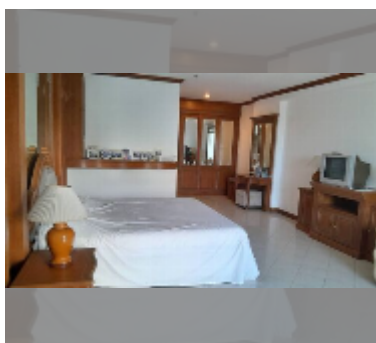

Condo for sale 1 bedroom 143 m² in View Talay 5, Pattaya

฿ 6,050,000

UNIT PARAMETERS:

UID	FS-240283
quota	thai quota
type	1 bedroom
size	143m²
floor	5
view	pool view

PROJECT PARAMETERS:

district	Thappraya
buildings	2
floors	22
built in	2007
maintenance	฿ 34,320/year

FACILITIES:

General information: highrise, meters to beach: 150, minutes to beach: 3, open parking, covered parking.

Swimming pool: swimming pool.

Other: reception, CCTV, security, minimart, laundry, room service.