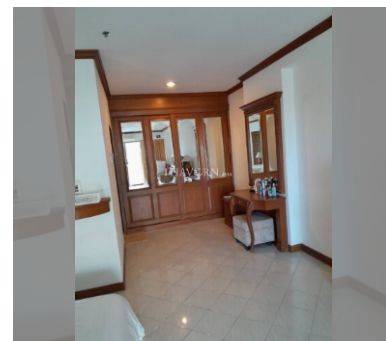

### FACILITIES:

**General information:** highrise, meters to beach: 150, minutes to beach: 3, open parking, covered parking.

**Swimming pool:** swimming pool.

**Other:** reception, CCTV, security, minimart, laundry, room service.