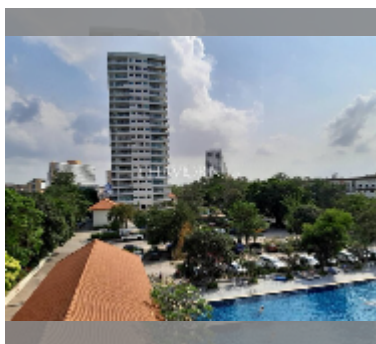

Condo for sale 1 bedroom 143 m² in View Talay 5, Pattaya

฿ 6,050,000

UNIT PARAMETERS:

UID	FS-240283
quota	thai quota
type	1 bedroom
size	143m ²
floor	5
view	pool view

PROJECT PARAMETERS:

district	Thappraya
buildings	2
floors	22
built in	2007
maintenance	฿ 34,320/year

FACILITIES:

General information: highrise, meters to beach: 150, minutes to beach: 3, open parking, covered parking.

Swimming pool: swimming pool.

Other: reception, CCTV, security, minimart, laundry, room service.