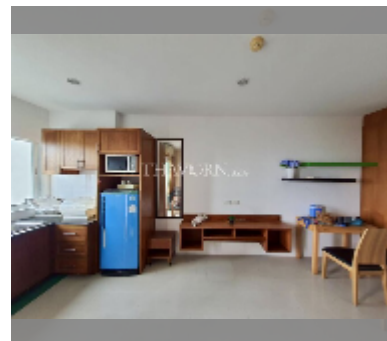

## Condo for sale studio 29 m<sup>2</sup> in AD Hyatt Condominium, Pattaya

**฿ 1,900,000**

**UNIT PARAMETERS:**

UID	FS-240272
quota	foreign quota
type	studio
size	29m <sup>2</sup>
floor	29
view	sea view

**PROJECT PARAMETERS:**

district	Wongamat
buildings	1
floors	33
built in	2011
maintenance	฿ 8,700/year

**FACILITIES:**

**General information:** highrise, meters to beach: 500, minutes to beach: 8, underground parking, open parking.  
**Swimming pool:** swimming pool, kids pool.  
**Chill zone:** chill zone, garden.  
**Health zone:** gym.  
**Other:** reception, lobby, meeting room, CCTV, security, laundry.