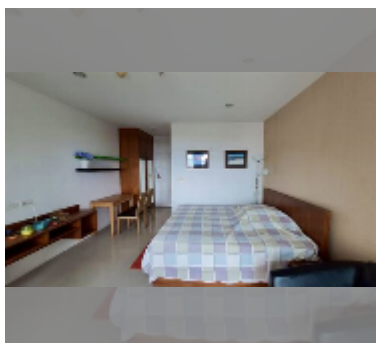

Condo for sale studio 29 m² in AD Hyatt Condominium, Pattaya

฿ 1,900,000

UNIT PARAMETERS:

UID	FS-240272
quota	foreign quota
type	studio
size	29m ²
floor	29
view	sea view

PROJECT PARAMETERS:

district	Wongamat
buildings	1
floors	33
built in	2011
maintenance	฿ 8,700/year

FACILITIES:

General information: highrise, meters to beach: 500, minutes to beach: 8, underground parking, open parking.
Swimming pool: swimming pool, kids pool.
Chill zone: chill zone, garden.
Health zone: gym.
Other: reception, lobby, meeting room, CCTV, security, laundry.