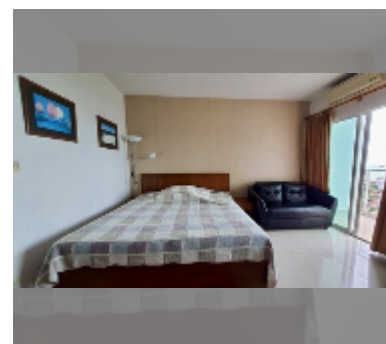

Condo for sale studio 29 m² in AD Hyatt Condominium, Pattaya

฿ 1,900,000

UNIT PARAMETERS:

UID	FS-240272
quota	foreign quota
type	studio
size	29m²
floor	29
view	sea view

PROJECT PARAMETERS:

district	Wongamat
buildings	1
floors	33
built in	2011
maintenance	฿ 8,700/year

FACILITIES:

General information: highrise, meters to beach: 500, minutes to beach: 8, underground parking, open parking.
Swimming pool: swimming pool, kids pool.
Chill zone: chill zone, garden.
Health zone: gym.
Other: reception, lobby, meeting room, CCTV, security, laundry.