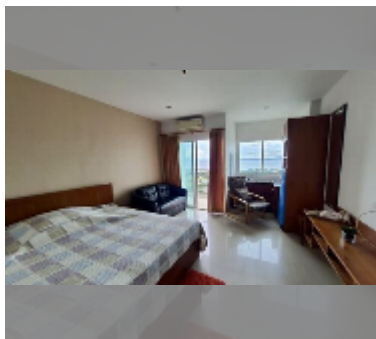

Condo for sale studio 29 m² in AD Hyatt Condominium, Pattaya

฿ 1,900,000

UNIT PARAMETERS:

UID	FS-240272
quota	foreign quota
type	studio
size	29m²
floor	29
view	sea view

PROJECT PARAMETERS:

district	Wongamat
buildings	1
floors	33
built in	2011
maintenance	฿ 8,700/year

FACILITIES:

General information: highrise, meters to beach: 500, minutes to beach: 8, underground parking, open parking.

Swimming pool: swimming pool, kids pool.

Chill zone: chill zone, garden.

Health zone: gym.

Other: reception, lobby, meeting room, CCTV, security, laundry.