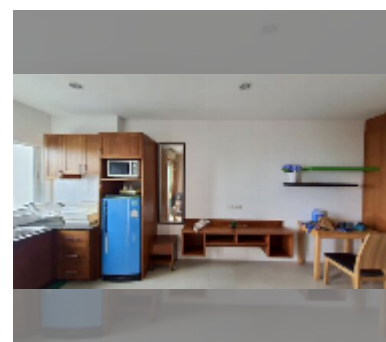

Condo for sale studio 29 m² in AD Hyatt Condominium, Pattaya

฿ 1,900,000

UNIT PARAMETERS:

UID	FS-240272
quota	foreign quota
type	studio
size	29m²
floor	29
view	sea view

PROJECT PARAMETERS:

district	Wongamat
buildings	1
floors	33
built in	2011
maintenance	฿ 8,700/year

FACILITIES:

General information: highrise, meters to beach: 500, minutes to beach: 8, underground parking, open parking.

Swimming pool: swimming pool, kids pool.

Chill zone: chill zone, garden.

Health zone: gym.

Other: reception, lobby, meeting room, CCTV, security, laundry.