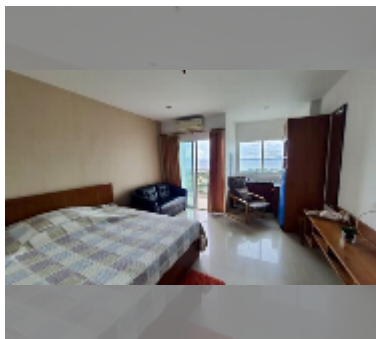

Condo for sale studio 29 m² in AD Hyatt Condominium, Pattaya

฿ 1,900,000

UNIT PARAMETERS:

UID	FS-240272
quota	foreign quota
type	studio
size	29m ²
floor	29
view	sea view

PROJECT PARAMETERS:

district	Wongamat
buildings	1
floors	33
built in	2011
maintenance	฿ 8,700/year

FACILITIES:

General information: highrise, meters to beach: 500, minutes to beach: 8, underground parking, open parking.
Swimming pool: swimming pool, kids pool.
Chill zone: chill zone, garden.
Health zone: gym.
Other: reception, lobby, meeting room, CCTV, security, laundry.