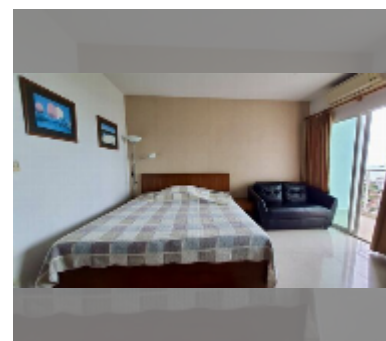

Condo for sale studio 29 m² in AD Hyatt Condominium, Pattaya

฿ 1,900,000

UNIT PARAMETERS:

UID	FS-240272
quota	foreign quota
type	studio
size	29m²
floor	29
view	sea view

PROJECT PARAMETERS:

district	Wongamat
buildings	1
floors	33
built in	2011
maintenance	฿ 8,700/year

FACILITIES:

General information: highrise, meters to beach: 500, minutes to beach: 8, underground parking, open parking.

Swimming pool: swimming pool, kids pool.

Chill zone: chill zone, garden.

Health zone: gym.

Other: reception, lobby, meeting room, CCTV, security, laundry.