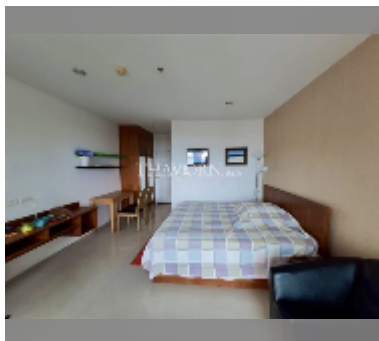

## Condo for sale studio 29 m<sup>2</sup> in AD Hyatt Condominium, Pattaya

**฿ 1,900,000**

**UNIT PARAMETERS:**

UID	FS-240272
quota	foreign quota
type	studio
size	29m <sup>2</sup>
floor	29
view	sea view

**PROJECT PARAMETERS:**

district	Wongamat
buildings	1
floors	33
built in	2011
maintenance	฿ 8,700/year

**FACILITIES:**

**General information:** highrise, meters to beach: 500, minutes to beach: 8, underground parking, open parking.  
**Swimming pool:** swimming pool, kids pool.  
**Chill zone:** chill zone, garden.  
**Health zone:** gym.  
**Other:** reception, lobby, meeting room, CCTV, security, laundry.