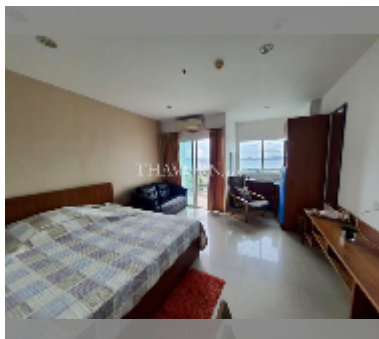

## Condo for sale studio 29 m<sup>2</sup> in AD Hyatt Condominium, Pattaya

**฿ 1,900,000**

**UNIT PARAMETERS:**

UID	FS-240272
quota	foreign quota
type	studio
size	29m <sup>2</sup>
floor	29
view	sea view

**PROJECT PARAMETERS:**

district	Wongamat
buildings	1
floors	33
built in	2011
maintenance	฿ 8,700/year

**FACILITIES:**

**General information:** highrise, meters to beach: 500, minutes to beach: 8, underground parking, open parking.  
**Swimming pool:** swimming pool, kids pool.  
**Chill zone:** chill zone, garden.  
**Health zone:** gym.  
**Other:** reception, lobby, meeting room, CCTV, security, laundry.