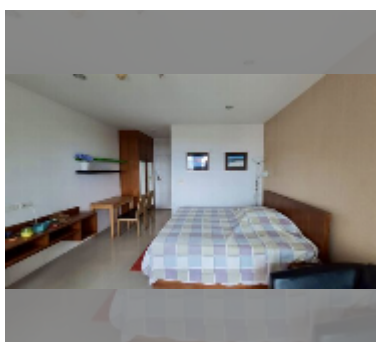

Condo for sale studio 29 m² in AD Hyatt Condominium, Pattaya

฿ 1,900,000

UNIT PARAMETERS:

UID	FS-240272
quota	foreign quota
type	studio
size	29m²
floor	29
view	sea view

PROJECT PARAMETERS:

district	Wongamat
buildings	1
floors	33
built in	2011
maintenance	฿ 8,700/year

FACILITIES:

General information: highrise, meters to beach: 500, minutes to beach: 8, underground parking, open parking.

Swimming pool: swimming pool, kids pool.

Chill zone: chill zone, garden.

Health zone: gym.

Other: reception, lobby, meeting room, CCTV, security, laundry.