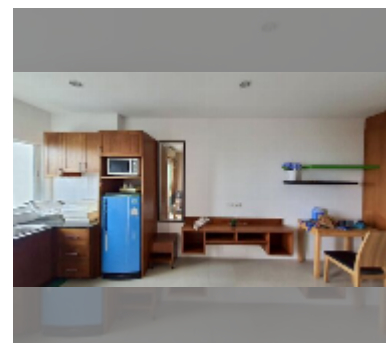

Condo for sale studio 29 m² in AD Hyatt Condominium, Pattaya

฿ 1,900,000

UNIT PARAMETERS:

UID	FS-240272
quota	foreign quota
type	studio
size	29m²
floor	29
view	sea view

PROJECT PARAMETERS:

district	Wongamat
buildings	1
floors	33
built in	2011
maintenance	฿ 8,700/year

FACILITIES:

General information: highrise, meters to beach: 500, minutes to beach: 8, underground parking, open parking.
Swimming pool: swimming pool, kids pool.
Chill zone: chill zone, garden.
Health zone: gym.
Other: reception, lobby, meeting room, CCTV, security, laundry.