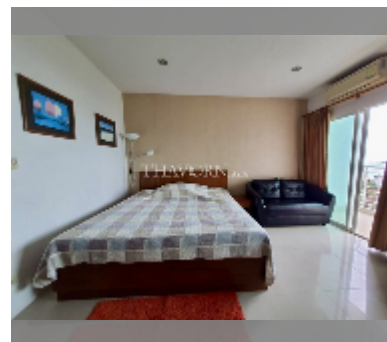

## Condo for sale studio 29 m<sup>2</sup> in AD Hyatt Condominium, Pattaya

**฿ 1,900,000**

**UNIT PARAMETERS:**

UID	FS-240272
quota	foreign quota
type	studio
size	29m <sup>2</sup>
floor	29
view	sea view

**PROJECT PARAMETERS:**

district	Wongamat
buildings	1
floors	33
built in	2011
maintenance	฿ 8,700/year

**FACILITIES:**

**General information:** highrise, meters to beach: 500, minutes to beach: 8, underground parking, open parking.  
**Swimming pool:** swimming pool, kids pool.  
**Chill zone:** chill zone, garden.  
**Health zone:** gym.  
**Other:** reception, lobby, meeting room, CCTV, security, laundry.