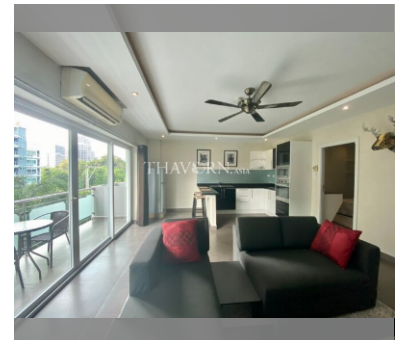

Condo for sale 1 bedroom 65 m² in Tudor Court, Pattaya

฿ 2,990,000

UNIT PARAMETERS:

UID	FS-240269
quota	foreign quota
type	1 bedroom
size	65m²
floor	3
view	pool view
quality	not chosen
transfer fee payer	Seller 50/ Buyer 50

PROJECT PARAMETERS:

district	Pratumnak
buildings	1
floors	7
built in	2013
maintenance	฿ 31,200/year

FACILITIES:

General information: boutique, covered parking.

Swimming pool: swimming pool.

Other: CCTV, security.