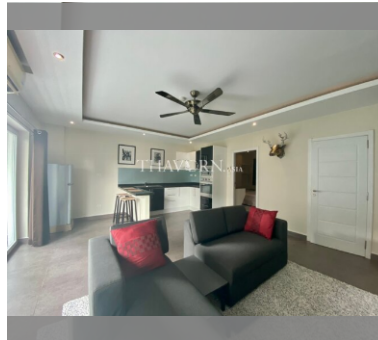

Condo for sale 1 bedroom 65 m² in Tudor Court, Pattaya

฿ 3,200,000

UNIT PARAMETERS:

UID	FS-240269
quota	foreign quota
type	1 bedroom
size	65m²
floor	3
view	pool view
quality	not chosen
transfer fee payer	Seller 50/ Buyer 50

PROJECT PARAMETERS:

district	Pratumnak
buildings	1
floors	7
built in	2013
maintenance	฿ 31,200/year

FACILITIES:

General information: boutique, covered parking.

Swimming pool: swimming pool.

Other: CCTV, security.