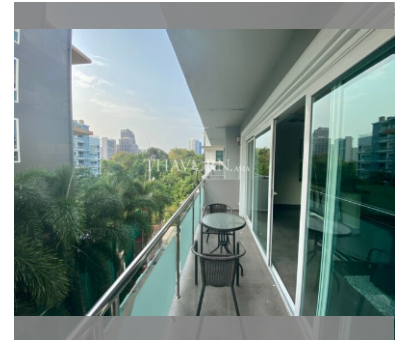

Condo for sale 1 bedroom 65 m² in Tudor Court, Pattaya

฿ 3,200,000

UNIT PARAMETERS:

UID	FS-240269
quota	foreign quota
type	1 bedroom
size	65m²
floor	3
view	pool view
quality	not chosen
transfer fee payer	Seller 50/ Buyer 50

PROJECT PARAMETERS:

district	Pratumnak
buildings	1
floors	7
built in	2013
maintenance	฿ 31,200/year

FACILITIES:

General information: boutique, covered parking.

Swimming pool: swimming pool.

Other: CCTV, security.