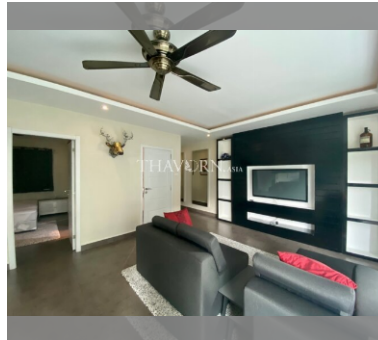

Condo for sale 1 bedroom 65 m² in Tudor Court, Pattaya

฿ 3,200,000

UNIT PARAMETERS:

UID	FS-240269
quota	foreign quota
type	1 bedroom
size	65m²
floor	3
view	pool view
quality	not chosen
transfer fee payer	Seller 50/ Buyer 50

PROJECT PARAMETERS:

district	Pratumnak
buildings	1
floors	7
built in	2013
maintenance	฿ 31,200/year

FACILITIES:

General information: boutique, covered parking.

Swimming pool: swimming pool.

Other: CCTV, security.