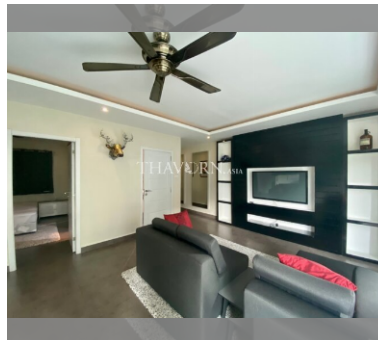

Condo for sale 1 bedroom 65 m² in Tudor Court, Pattaya

฿ 2,990,000

UNIT PARAMETERS:

UID	FS-240269
quota	foreign quota
type	1 bedroom
size	65m²
floor	3
view	pool view
quality	not chosen
transfer fee payer	Seller 50/ Buyer 50

PROJECT PARAMETERS:

district	Pratumnak
buildings	1
floors	7
built in	2013
maintenance	฿ 31,200/year

FACILITIES:

General information: boutique, covered parking.

Swimming pool: swimming pool.

Other: CCTV, security.