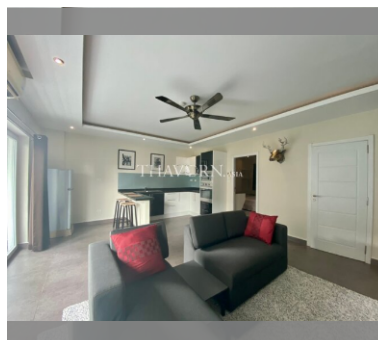

Condo for sale 1 bedroom 65 m² in Tudor Court, Pattaya

฿ 2,990,000

UNIT PARAMETERS:

UID	FS-240269
quota	foreign quota
type	1 bedroom
size	65m²
floor	3
view	pool view
quality	not chosen
transfer fee payer	Seller 50/ Buyer 50

PROJECT PARAMETERS:

district	Pratumnak
buildings	1
floors	7
built in	2013
maintenance	฿ 31,200/year

FACILITIES:

General information: boutique, covered parking.

Swimming pool: swimming pool.

Other: CCTV, security.