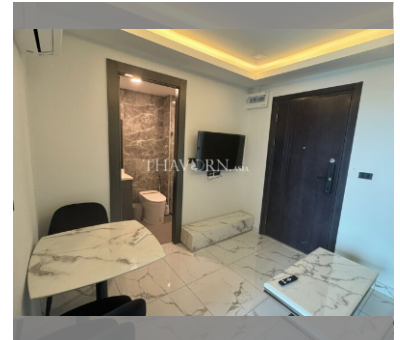

Condo for sale 1 bedroom 29 m² in Arcadia Millennium Tower, Pattaya

฿ 3,100,000

UNIT PARAMETERS:

UID	FS-240266
quota	foreign quota
type	1 bedroom
size	29m²
floor	10
view	city view
quality	excellent
equipment	furniture
online viewing	on
transfer fee payer	50/50

PROJECT PARAMETERS:

district	Central Pattaya
buildings	1
floors	46
built in	2022
maintenance	฿ 13,920/year

FACILITIES:

General information: highrise, open parking.

Swimming pool: swimming pool, rooftop pool.

Chill zone: chill zone, garden, rooftop chillout.

Health zone: gym, sauna, SPA.

Other: lobby, games room, CCTV, security, laundry.