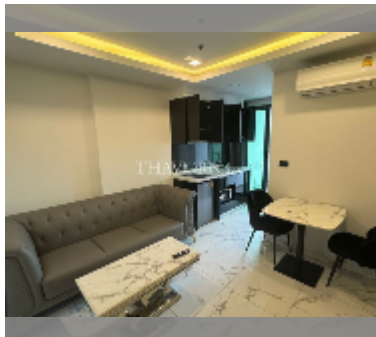

Condo for sale 1 bedroom 29 m² in Arcadia Millennium Tower, Pattaya

฿ 3,100,000

UNIT PARAMETERS:

UID	FS-240266
quota	foreign quota
type	1 bedroom
size	29m²
floor	10
view	city view
quality	excellent
equipment: furniture	
online viewing	yes

PROJECT PARAMETERS:

district	Central Pattaya
buildings	1
floors	46
built in	2021
maintenance	฿ 13,920/year

FACILITIES:

General information: highrise, open parking.

Swimming pool: swimming pool, rooftop pool.

Chill zone: chill zone, garden, rooftop chillout.

Health zone: gym, sauna, SPA.

Other: lobby, games room, CCTV, security, laundry.