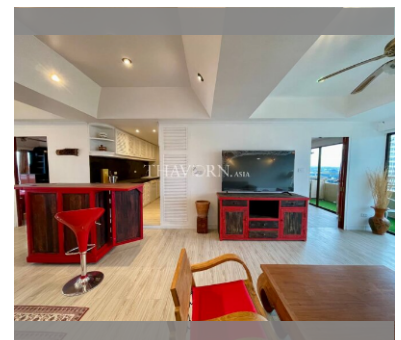

Condo for sale 2 bedroom 138 m² in Chateau Dale, Pattaya

฿ 6,100,000

UNIT PARAMETERS:

UID	FS-240265
quota	company ownership
type	2 bedroom
size	138m²
floor	8
view	city view
quality	not chosen
transfer fee payer	Included

PROJECT PARAMETERS:

district	Thappraya
buildings	3
floors	6

FACILITIES:

General information: lowrise, underground parking.

Swimming pool: swimming pool.

Chill zone: chill zone, garden.

Health zone: gym.

Other: lobby, CCTV, security.