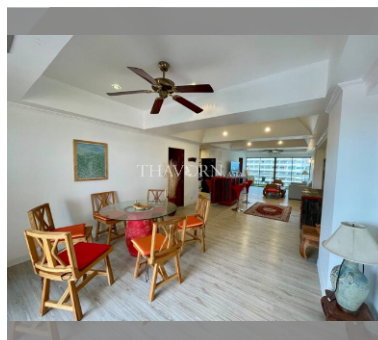

Condo for sale 2 bedroom 138 m² in Chateau Dale, Pattaya

฿ 6,100,000

UNIT PARAMETERS:

UID	FS-240265
quota	company ownership
type	2 bedroom
size	138m²
floor	8
view	city view
quality	not chosen
transfer fee payer	Included

PROJECT PARAMETERS:

district	Thappraya
buildings	3
floors	6

FACILITIES:

General information: lowrise, underground parking.

Swimming pool: swimming pool.

Chill zone: chill zone, garden.

Health zone: gym.

Other: lobby, CCTV, security.