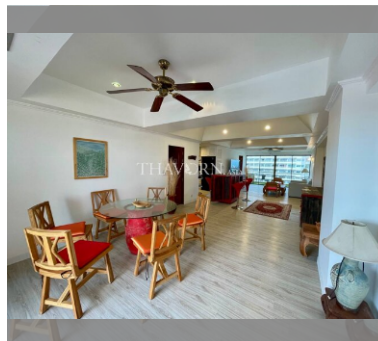

Condo for sale 2 bedroom 138 m² in Chateau Dale, Pattaya

฿ 6,100,000

UNIT PARAMETERS:

UID	FS-240265
quota	company ownership
type	2 bedroom
size	138m²
floor	8
view	city view
quality	not chosen
transfer fee payer	Included

PROJECT PARAMETERS:

district	Thappraya
buildings	3
floors	6

FACILITIES:

General information: lowrise, underground parking.

Swimming pool: swimming pool.

Chill zone: chill zone, garden.

Health zone: gym.

Other: lobby, CCTV, security.