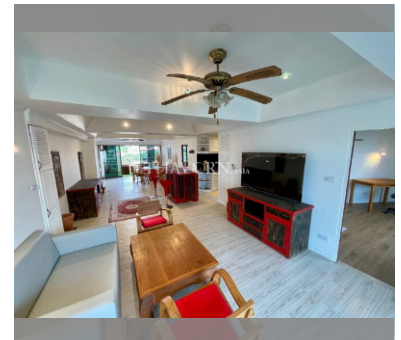

Condo for sale 2 bedroom 138 m² in Chateau Dale, Pattaya

฿ 6,100,000

UNIT PARAMETERS:

UID	FS-240265
quota	company ownership
type	2 bedroom
size	138m²
floor	8
view	city view
quality	not chosen
transfer fee payer	Included

PROJECT PARAMETERS:

district	Thappraya
buildings	3
floors	6

FACILITIES:

General information: lowrise, underground parking.

Swimming pool: swimming pool.

Chill zone: chill zone, garden.

Health zone: gym.

Other: lobby, CCTV, security.