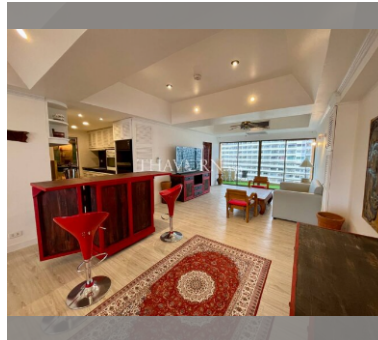

Condo for sale 2 bedroom 138 m² in Chateau Dale, Pattaya

฿ 6,100,000

UNIT PARAMETERS:

UID	FS-240265
quota	company ownership
type	2 bedroom
size	138m²
floor	8
view	city view
quality	not chosen
transfer fee payer	Included

PROJECT PARAMETERS:

district	Thappraya
buildings	3
floors	6

FACILITIES:

General information: lowrise, underground parking.

Swimming pool: swimming pool.

Chill zone: chill zone, garden.

Health zone: gym.

Other: lobby, CCTV, security.