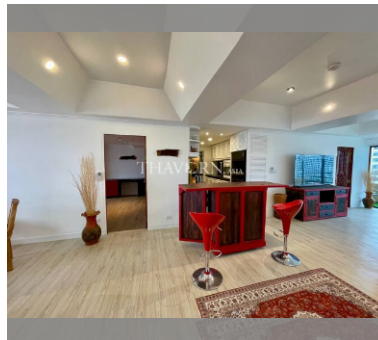

Condo for sale 2 bedroom 138 m² in Chateau Dale, Pattaya

฿ 6,100,000

UNIT PARAMETERS:

UID	FS-240265
quota	company ownership
type	2 bedroom
size	138m²
floor	8
view	city view
quality	not chosen
transfer fee payer	Included

PROJECT PARAMETERS:

district	Thappraya
buildings	3
floors	6

FACILITIES:

General information: lowrise, underground parking.

Swimming pool: swimming pool.

Chill zone: chill zone, garden.

Health zone: gym.

Other: lobby, CCTV, security.