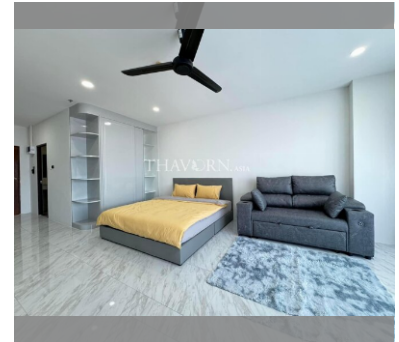

Condo for sale studio 48 m² in View Talay 5, Pattaya

฿ 2,600,000

UNIT PARAMETERS:

UID	FS-240263
quota	company ownership
type	studio
size	48m²
floor	18
view	sea view
quality	excellent
equipment	furniture, kitchen appliances
online viewing	on
transfer cost	
transfer fee payer	
additional cost	

PROJECT PARAMETERS:

district	Thappraya
buildings	2
floors	22
built in	2007
maintenance	฿ 11,520/year

FACILITIES:

General information: highrise, meters to beach: 150, minutes to beach: 3, open parking, covered parking.

Swimming pool: swimming pool.

Other: reception, CCTV, security, minimart, laundry, room service.