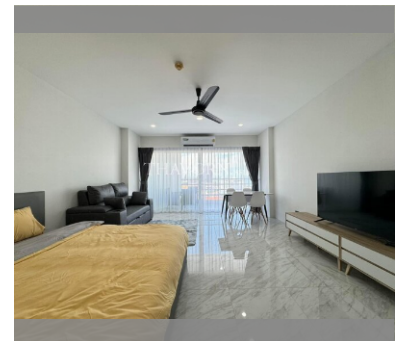

Condo for sale studio 48 m² in View Talay 5, Pattaya

฿ 2,600,000

UNIT PARAMETERS:

UID	FS-240263
quota	company ownership
type	studio
size	48m²
floor	18
view	sea view
quality	excellent
equipment	furniture, kitchen appliances
online viewing	on
transfer cost	
transfer fee payer	
additional cost	

PROJECT PARAMETERS:

district	Thappraya
buildings	2
floors	22
built in	2007
maintenance	฿ 11,520/year

FACILITIES:

General information: highrise, meters to beach: 150, minutes to beach: 3, open parking, covered parking.

Swimming pool: swimming pool.

Other: reception, CCTV, security, minimart, laundry, room service.