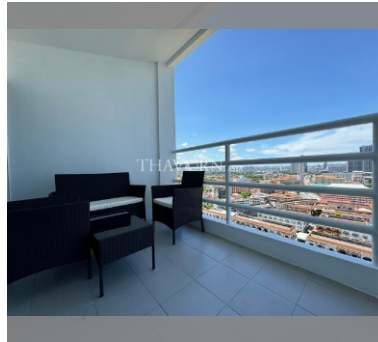

Condo for sale studio 48 m² in View Talay 5, Pattaya

฿ 2,600,000

UNIT PARAMETERS:

UID	FS-240263
quota	company ownership
type	studio
size	48m²
floor	18
view	sea view
quality	excellent
equipment	furniture, kitchen appliances
online viewing	on
transfer cost	
transfer fee payer	
additional cost	

PROJECT PARAMETERS:

district	Thappraya
buildings	2
floors	22
built in	2007
maintenance	฿ 11,520/year

FACILITIES:

General information: highrise, meters to beach: 150, minutes to beach: 3, open parking, covered parking.

Swimming pool: swimming pool.

Other: reception, CCTV, security, minimart, laundry, room service.