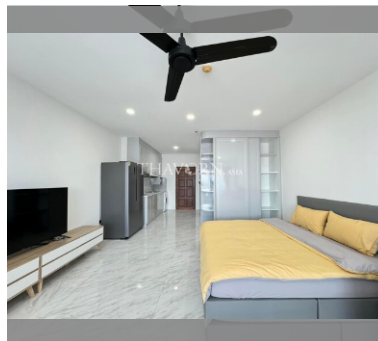

Condo for sale studio 48 m² in View Talay 5, Pattaya

฿ 2,600,000

UNIT PARAMETERS:

UID	FS-240263
quota	company ownership
type	studio
size	48m²
floor	18
view	sea view
quality	excellent
equipment	furniture, kitchen appliances
online viewing	on
transfer cost	
transfer fee payer	
additional cost	

PROJECT PARAMETERS:

district	Thappraya
buildings	2
floors	22
built in	2007
maintenance	฿ 11,520/year

FACILITIES:

General information: highrise, meters to beach: 150, minutes to beach: 3, open parking, covered parking.

Swimming pool: swimming pool.

Other: reception, CCTV, security, minimart, laundry, room service.